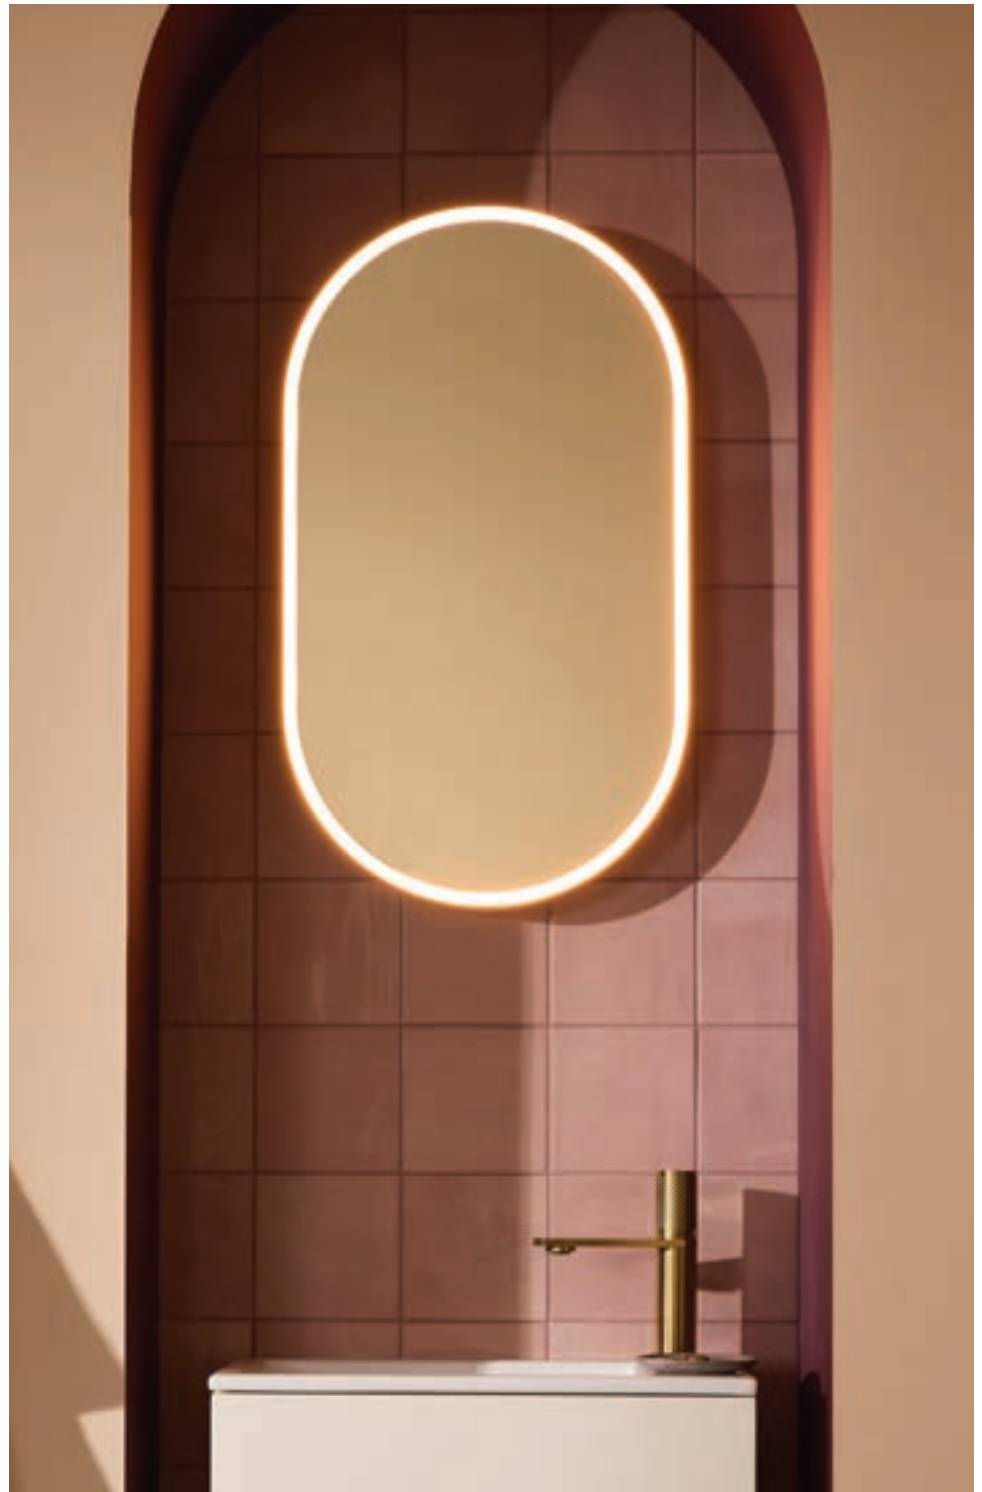

Spirit 140

W140 x H80 x D5.4cm
SPMRE14080 - £575

Spirit 50 - Illuminated | Cool White

Spirit Pill

LED Ghost Mirrors with Charging Sockets

- Colour temperature changing LED illumination
- Ghost technology (see page 15 for more information)
- Dimmable lighting
- 2-pin charging socket°
- USB & USB-C charging sockets°
- Heated pad
- Frame mounted touch controls*

Spirit Pill 40

W40 x H70 x D5.4cm
SPMPI4070 - £325

Spirit Pill 50

W50 x H90 x D5.4cm
SPMPI5090 - £375

Spirit Pill 40 - Illuminated | Warm White

Clever Little Idea

Our Spirit mirrors have Ghost Technology meaning the mirror's light source is hidden within the glass.

Verana Luxe 50

W50 x H80 x D5.8cm

79590900 - £399

Verana Luxe 60

W60 x H80 x D5.8cm

79630000 - £449

Verana Luxe 80

W80 x H60 x D5.8cm