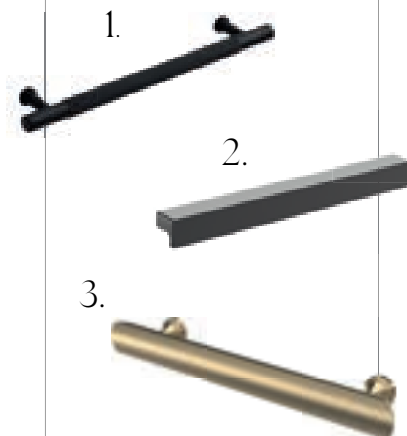

Fabrica

Compact Bathroom Range

Bar Handle Options

For more handle styles compatible with Fabrica, see page 188

Shown in Chrome

1 Handle

For 45cm Cloakroom Units

- Chrome **PNM048**
- Black **PNM049**
- Brushed Brass **PNM050**

Incl. in furniture cost

Shown in Chrome

2 Handles

For 50/60cm Wall Hung Units

- Chrome **PNM042**
- Black **PNM044**
- Brushed Brass **PNM046**

Incl. in furniture cost

Shown in Black

3 Handles

For 60cm Floor Standing Units

- Chrome **PNM051**
- Black **PNM052**
- Brushed Brass **PNM053**

Incl. in furniture cost

Shown in Brushed Brass

4 Handles

For 100/120cm Wall Hung Units

- Chrome **PNM043**
- Black **PNM045**
- Brushed Brass **PNM047**

Incl. in furniture cost

Handle Upgrade

Elevate your furniture with our handles choices.

See page 188

1. Holton in Black
2. Avalon in Gunmetal
3. Halina in Brushed Brass

Furniture Basin Options

Furniture Basins compatible with Fabrica:

Finley

Gloss White Ceramic

W45 x H10 x D25.5cm - Left
N19CLB45LHTH - £157

W45 x H10 x D25.5cm - Right
N19CLB45RHTH - £157

Thruyton

Gloss White Mineral Marble

W50 x H9 x D38cm
N2WB50REC - £180

W60 x H9 x D38cm
N0WB60REC - £193

Orodell

Gloss White Ceramic

W50 x H9 x D38cm
N2WB50CER - £202

W60 x H9 x D38cm
N2WB60CER - £225

Curbar

Gloss White Mineral Marble

W50 x H12.2 x D38cm
N0WB50CURB - £206

W60 x H12.2 x D38cm
N0WB60CURB - £227