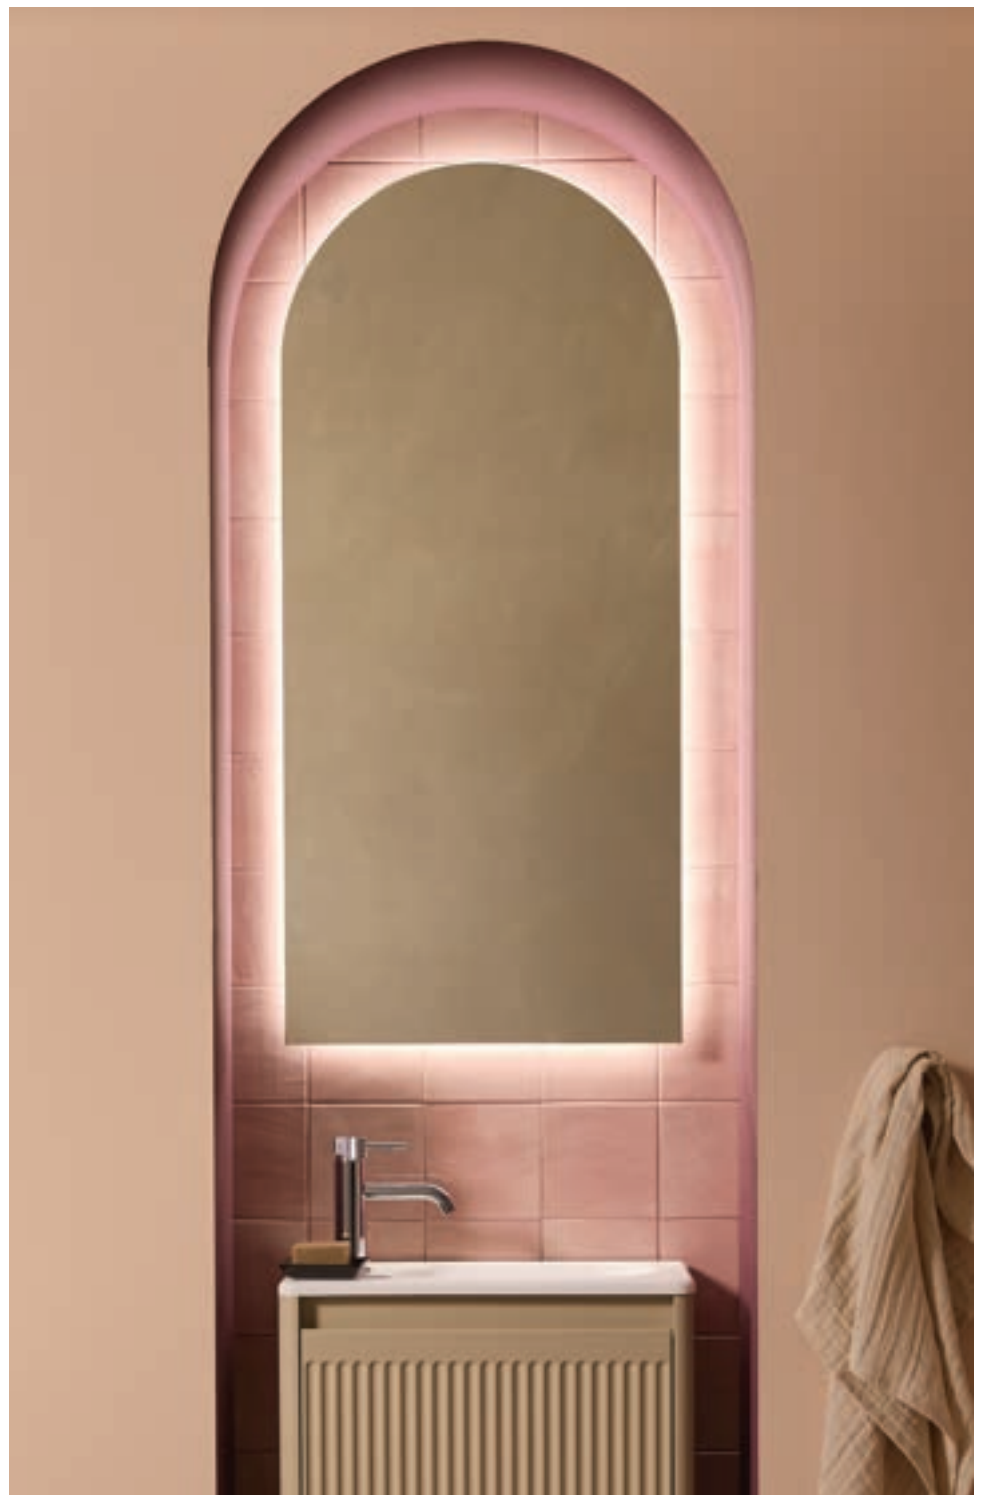

LED Mirrors

- Colour temperature changing LED illumination
- Ambient lighting
- Wireless linking to pair mirrors for joint double set ups
- Heated pad
- Can be hung portrait or landscape
- Touch switch

RAMAR40110 - £325

Radiance Grand Arch 50

W50 x H110 x D4cm

RAMAR50110 - £345

Clever Little Idea

Radiance Grand mirrors can be linked wirelessly to operate together from a single control.

Radiance Grand Arch 50 | Cool White

Radiance Grand 40

Radiance Grand 50

Radiance Grand Arch 40

Radiance Grand Arch 50

Radiance *Pill* / *Organic*

LED Mirrors

- Colour temperature changing LED illumination
- Ambient lighting
- Heated pad
- Can be hung portrait or landscape
- Touch switch