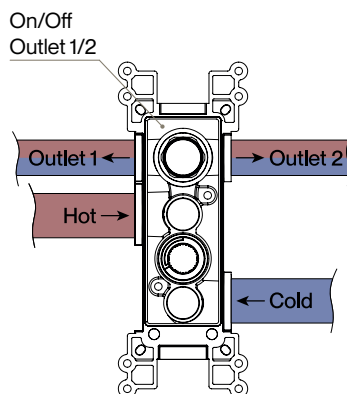

Twin Outlet