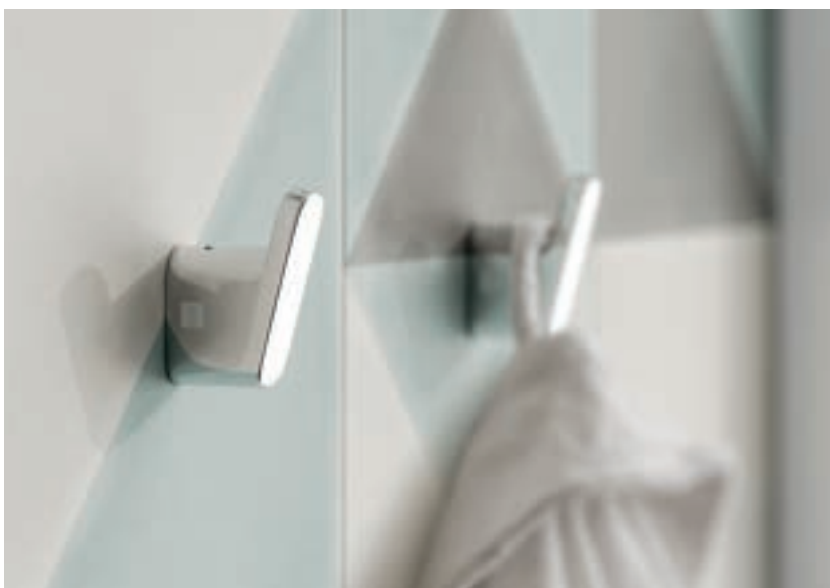

Atto Soap Dispenser and Tumbler - Chrome

Pico

Accessory Series

Pico Robe Hook - Chrome

Shown in Brushed Bronze

Pico Grab Bar

H2.5 x W35 x D6cm

- Chrome **ACPICH05** - £145
- Brushed Bronze **ACPIBZ05** - £186