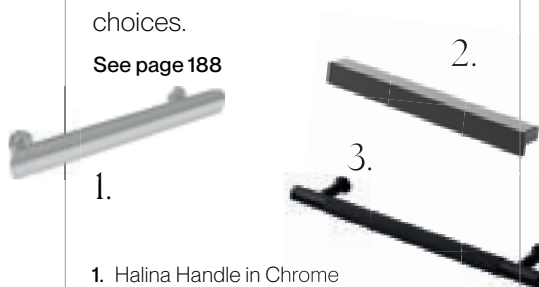

Handle Upgrade

Elevate your furniture with our handles choices.

See page 188

1. Halina Handle in Chrome
2. Avalon Handle in Gunmetal
3. Holton Handle in Black