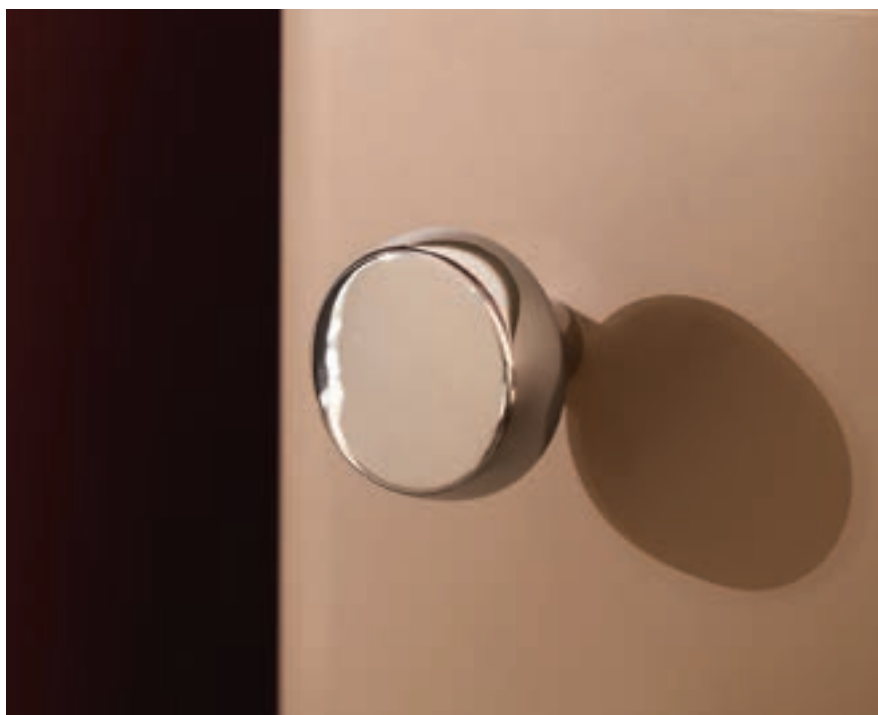

£50 each

Holton Handle - Chrome

Holton Knob

Ø3.5 x D3.1cm

Kingsbury | Sierra

- Chrome **NH04D35CHR**
- Black **NH04D35BLK**
- Brushed Brass **NH04D35BBR**

£27 each

Holton Knobs - Brushed Brass

Aspen

Furniture Accessory

Aspen Knob

Ø3.6 x D3.4cm

Kingsbury | Sierra

- Chrome **NH06D36CHR**
- Matt Black **NH06D36MBL**
- Brushed Brass **NH06D36BBR**
- Gunmetal **NH06D36GUN**
- Matt Bronze **NH06D36BRO**

£15 each

Aspen Knob - Chrome

Bar

Furniture Accessory

Bar Handle

W16.9 x H0.9 x D2.9cm | C160

Fabrica | Sierra | Veles

- Chrome **NH01C160CHR**
- Black **NH01C160BLK**
- Brushed Brass **NH01C160BBR**