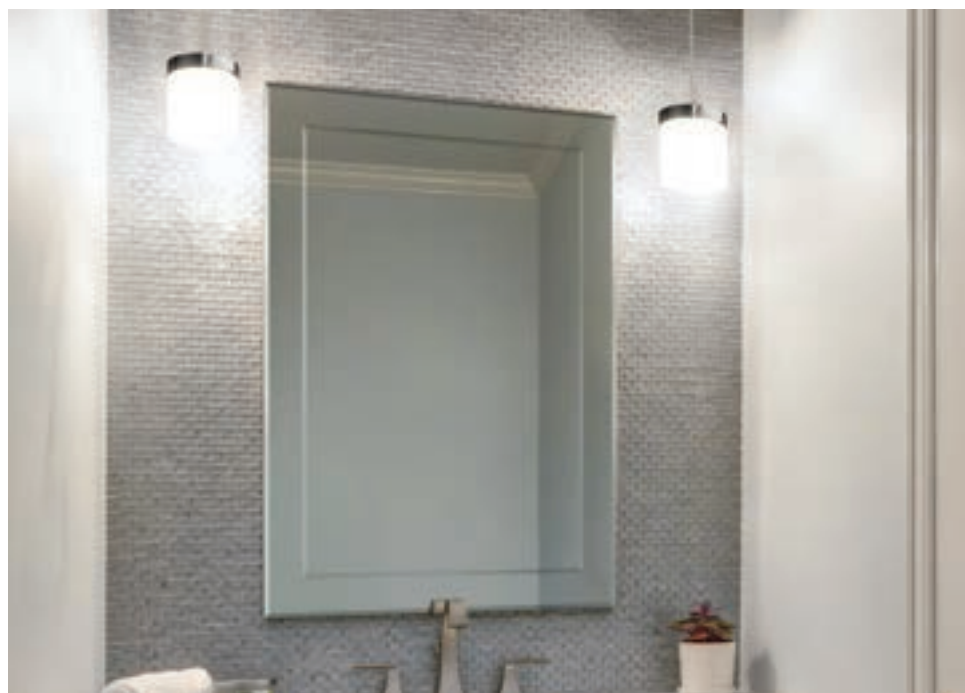

Non-Illuminated Mirror On Mirror

- Can be hung portrait or landscape

Emma
W40 x H50 x D1cm
63504000 - £113

Olivia
W40 x H60 x D1cm
63604000 - £120

Linus
W50 x H70 x D1cm
76700000 - £146

Linus

Rondo | Jazz

Non-Illuminated Shaped Mirrors