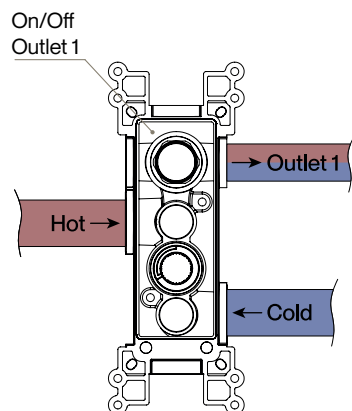

Single Outlet