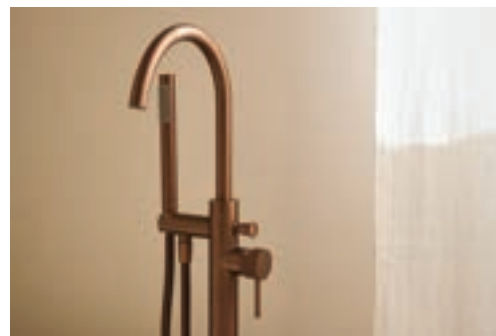

Atlas Luxe

Brassware

- Knurled handle
- Chrome and Matt Black (Electroplated)
- Brushed Brass, Gunmetal, and Brushed Bronze (PVD Coated)
- Brass body with zinc-alloy handles
- Ceramic cartridge and waterflow aerator
- Minimum operating pressure: 0.5 bar
- Mono and Tall feature a full Cold Start position (cold water as standard). This means the boiler is only engaged when needed, reducing energy and costs.
- Matching wastes available on page 250

Atlas Luxe Floorstanding - Brushed Bronze

Atlas Luxe Mini Mono

H14.7 x W5 x D13.4cm

Atlas Luxe Mono

H16.8 x W5 x D15.8cm

Atlas Luxe Tall Mono

H30.5 x W5 x D17cm