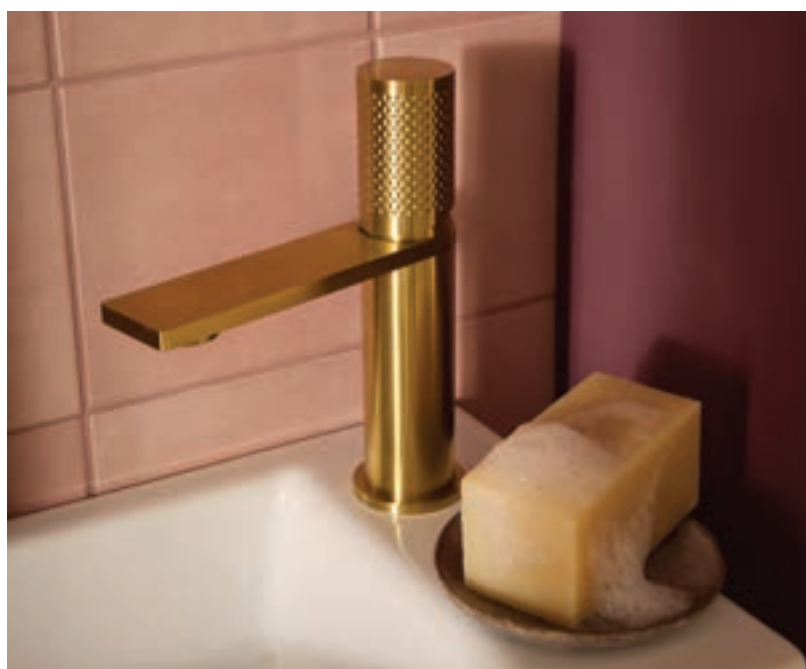

Dotto

Brassware

- Dimpled texture handle
- PVD Coated
- Brass Body
- Ceramic cartridge and waterflow aerator
- Minimum operating pressure: 0.5 bar
- Matching wastes available on page 250

Dotto Mono - Brushed Brass

Dotto Mono

H19 x W5 x D16.5cm