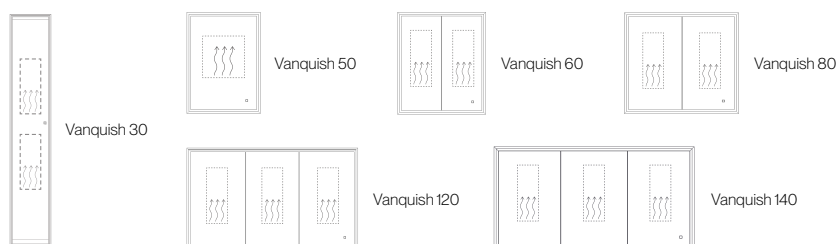

Vanquish

LED Recessed Aluminium Cabinets

- Colour temperature changing LED illumination
- 12.5cm recessed depth
- Aluminium trim as standard, 4 additional finishes available
- Central divide(s) for effective storage (excl. Vanquish 30 and 50)
- 2-pin charging socket(s)
- USB charging sockets in Vanquish 30 and 140
- Push-to-open door(s)
- Double-sided mirrored door(s)
- Heated pad in mirrored door(s)
- Touch switch

Vanquish 30

W30 x H170 x D12.5cm

57900 - £950

Vanquish 50

W53 x H73 x D12.5cm

47600 - £749

Vanquish 60

W63 x H73 x D12.5cm

47700 - £899

Vanquish 80

W83 x H73 x D12.5cm

47800 - £971

Vanquish 120

W123 x H73 x D12.5cm

47900 - £1,248

Vanquish 140

W143 x H73 x D12.5cm

48700 - £1,399

Vanquish Trims

30	62000 - £110
50	55100 - £77
60	55200 - £87
80	55300 - £98
120	55400 - £131
140	57600 - £145

30	60000 - £120
50	55500 - £87
60	55600 - £98
80	55700 - £110
120	55800 - £143
140	57500 - £159

30	63000 - £120
50	56500 - £87
60	56600 - £98
80	56700 - £110
120	56800 - £143
140	57700 - £159

30	64000 - £120
50	56900 - £87
60	57000 - £98
80	57100 - £110
120	57200 - £143
140	57800 - £159