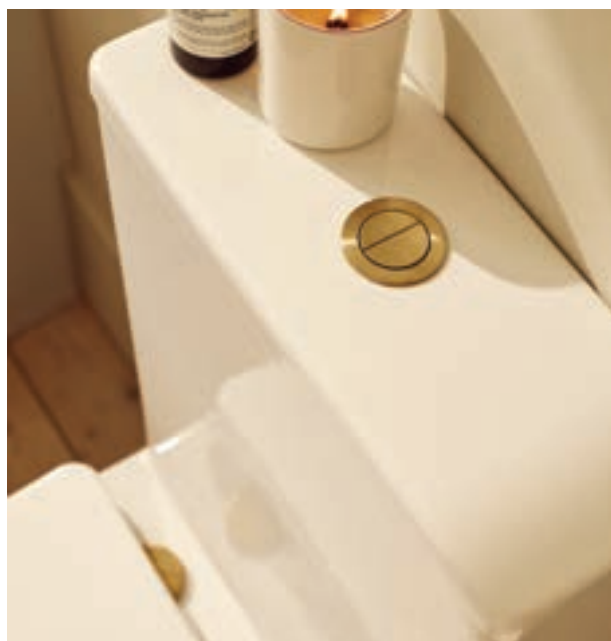

W5.5/6 x H0.55 x D5.5/6cm

For Curved Aero

N0WC01HPBR - £17

For Squared Aero

N4WC01HPC - £17

Closed Coupled Flush Button - Brushed Brass

Aero Wall Hung - Squared

Concealed Cistern