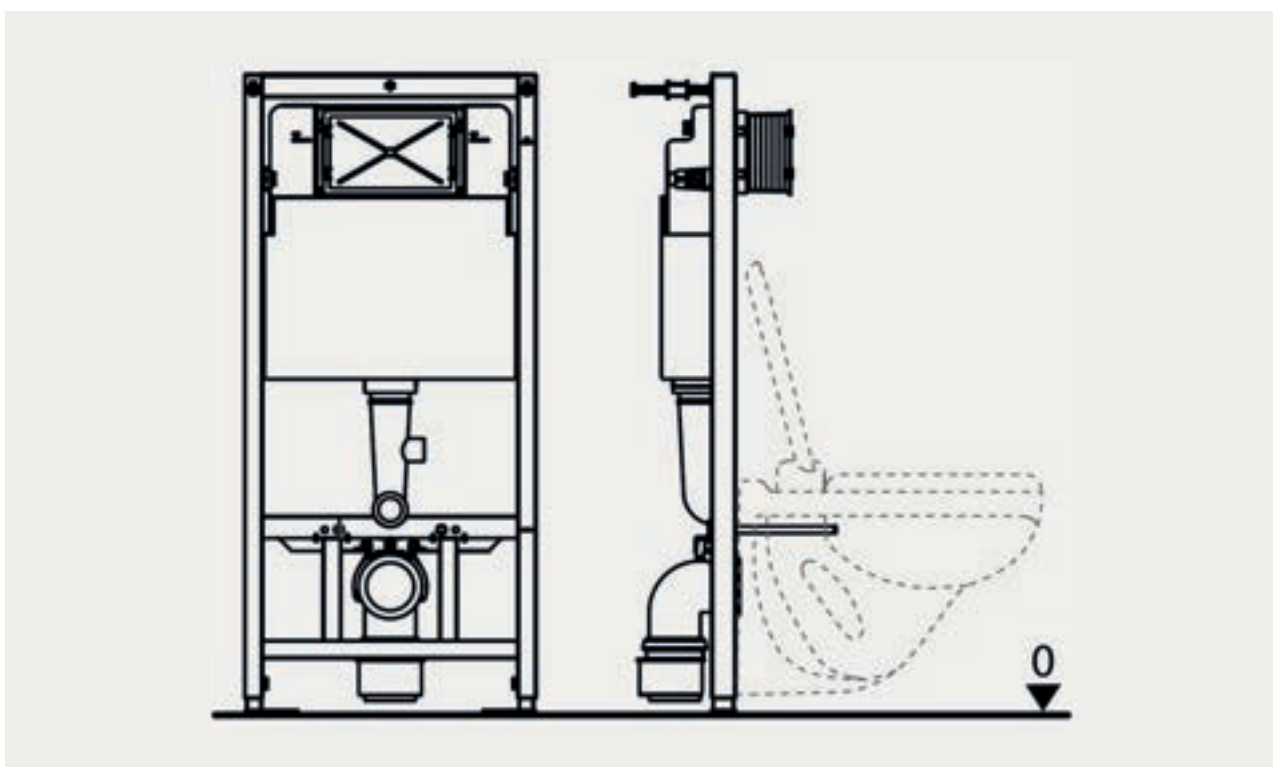

Extra Accessories Included In The Package

The packaging of every product contains a complete set of installation accessories for mounting the WC bowl, including anchoring materials and all necessary installation caps.