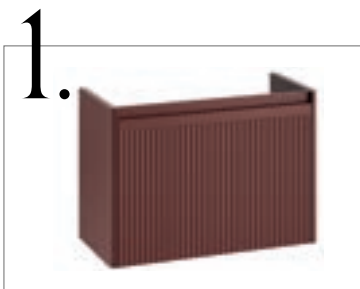

Choose your furniture size and finish

A place for everything, made for spaces of every shape and size.