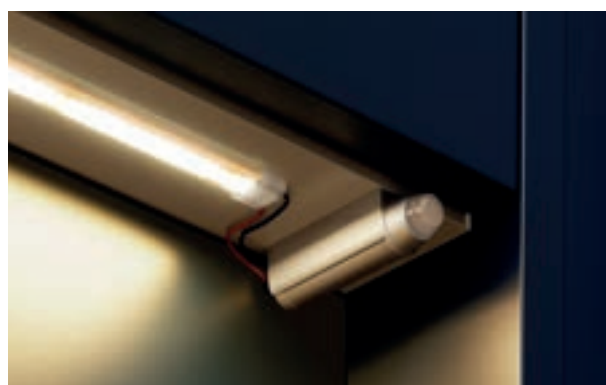

Elevate your bathroom lighting scheme by installing a discreet underlight with your furniture. Featuring a solid strip of COB LED with an optional motion sensor that activates when movement is detected, our underlights can offer a touch of detail and extravagance.