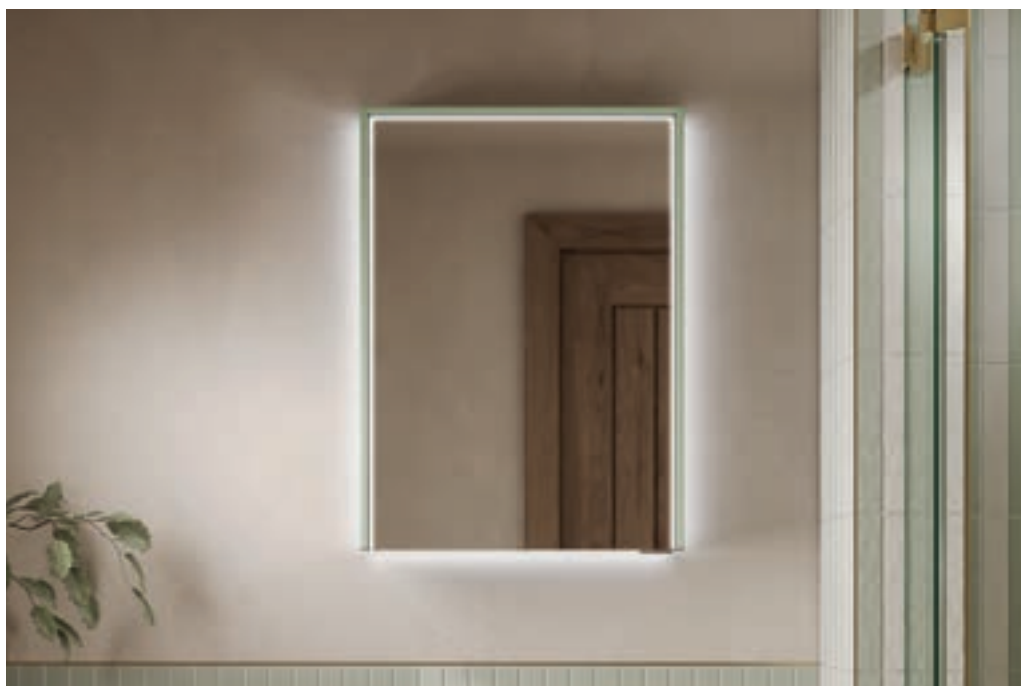

Odelle 60 with Brushed Brass Trim

Odelle 50

Odelle 60

Odelle 80

Odelle Trims

Colour Trims for Odelle Recessed and Odelle Cabinets

Odelle 50 with Sage Green Trim

Chrome