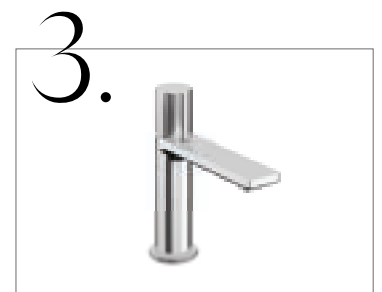

Complete the look with finishing touches

Choose from our selection of considered brassware to complement your overall design.