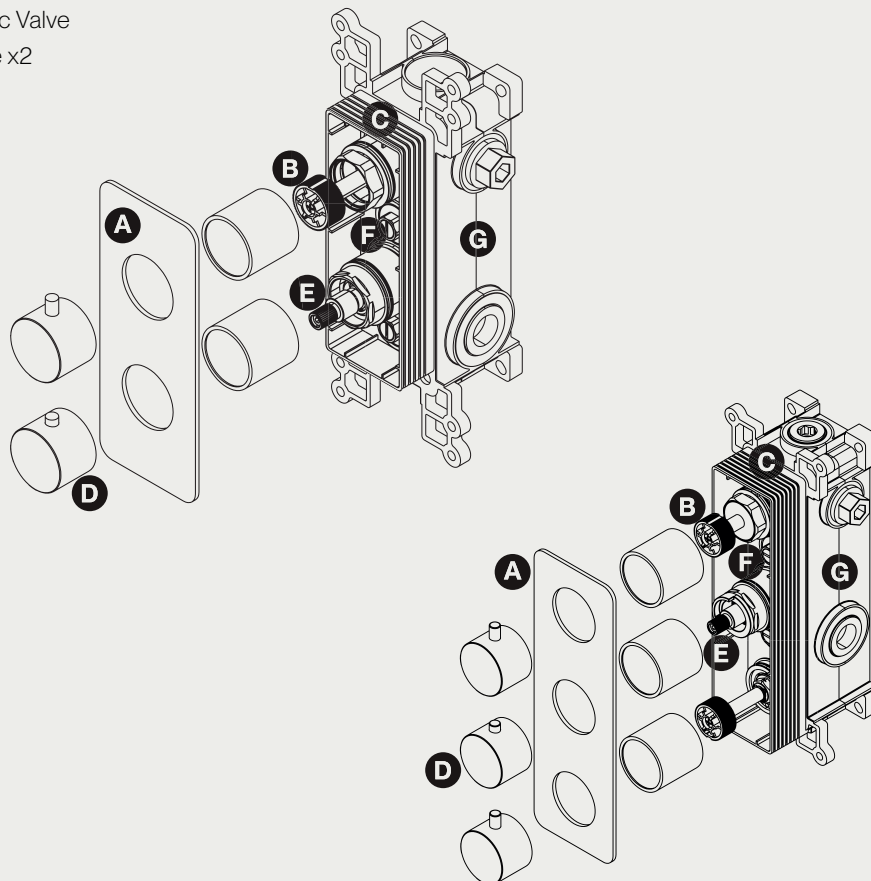

Rivex

Product Diagrams

- A Base Plate
- B Diverter Control
- C Integrated Spirit Level
- D Temperature Control Handle
- E Thermostatic Valve
- F Check Valve x2
- G Smart Box