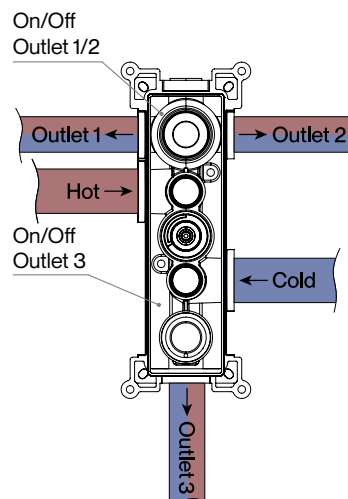

Triple Outlet