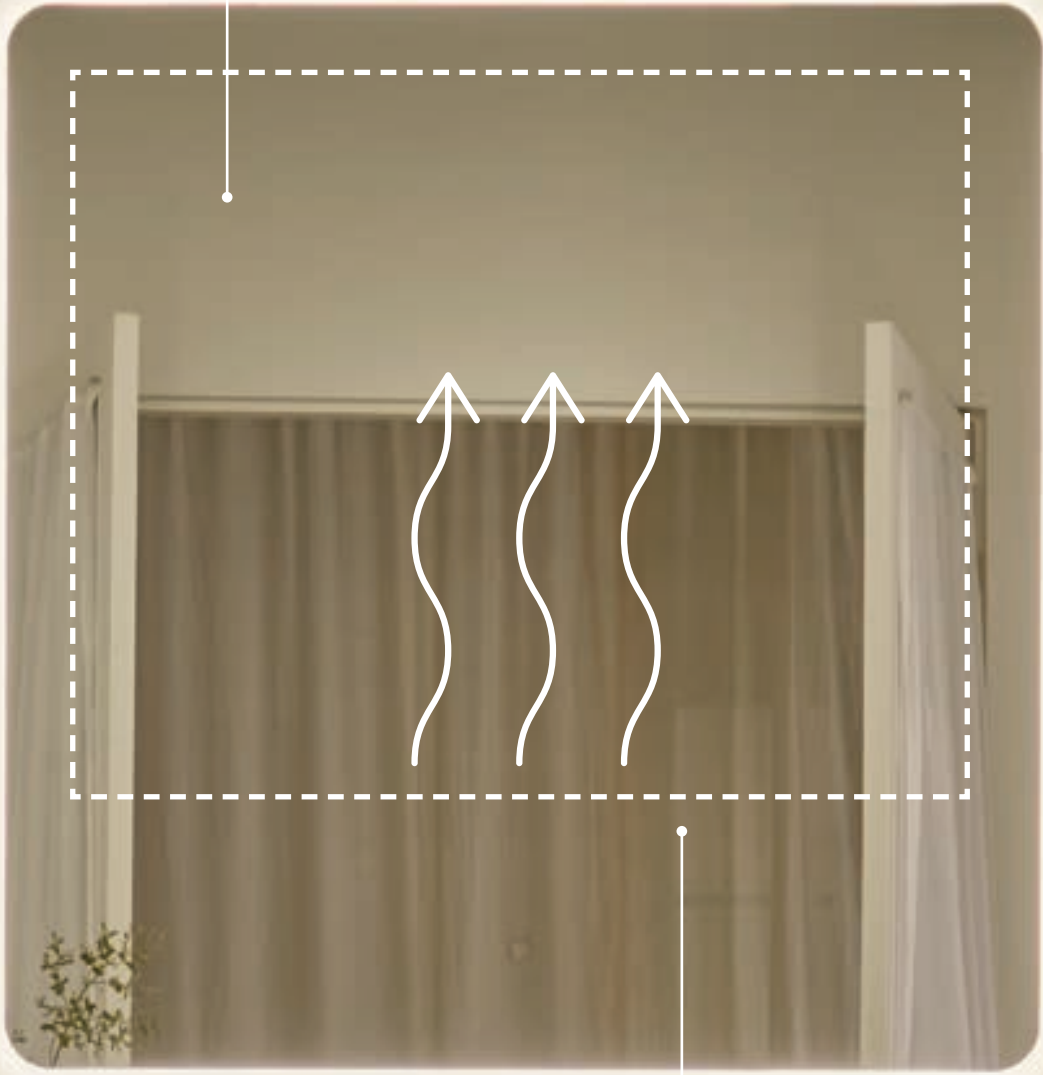

Wall hung WC frames and flush plates are now available, and in seven finishes to ensure an option for every bathroom.

4. Dulson Ceramic Basin - p.235

Introducing Dulson, the perfect pairing for Adorn furniture. With curved edges, this ceramic basin is sculpted elegance.

5. Radiance Mirror Range - p.48

Our most versatile mirror collection to date, Radiance brings together the most shapes and sizes, with concealed LEDs, large heated pads and connectivity for dual-basin configurations.

6. Vanquish 30 Cabinet - p.76

A tall recessed cabinet combining streamlined storage with integrated 2-pin, USB and USB-C charging.

Maximised coverage

As the pioneers of the heated mirror pad, we've expanded the heated area to keep more of the mirror clear.