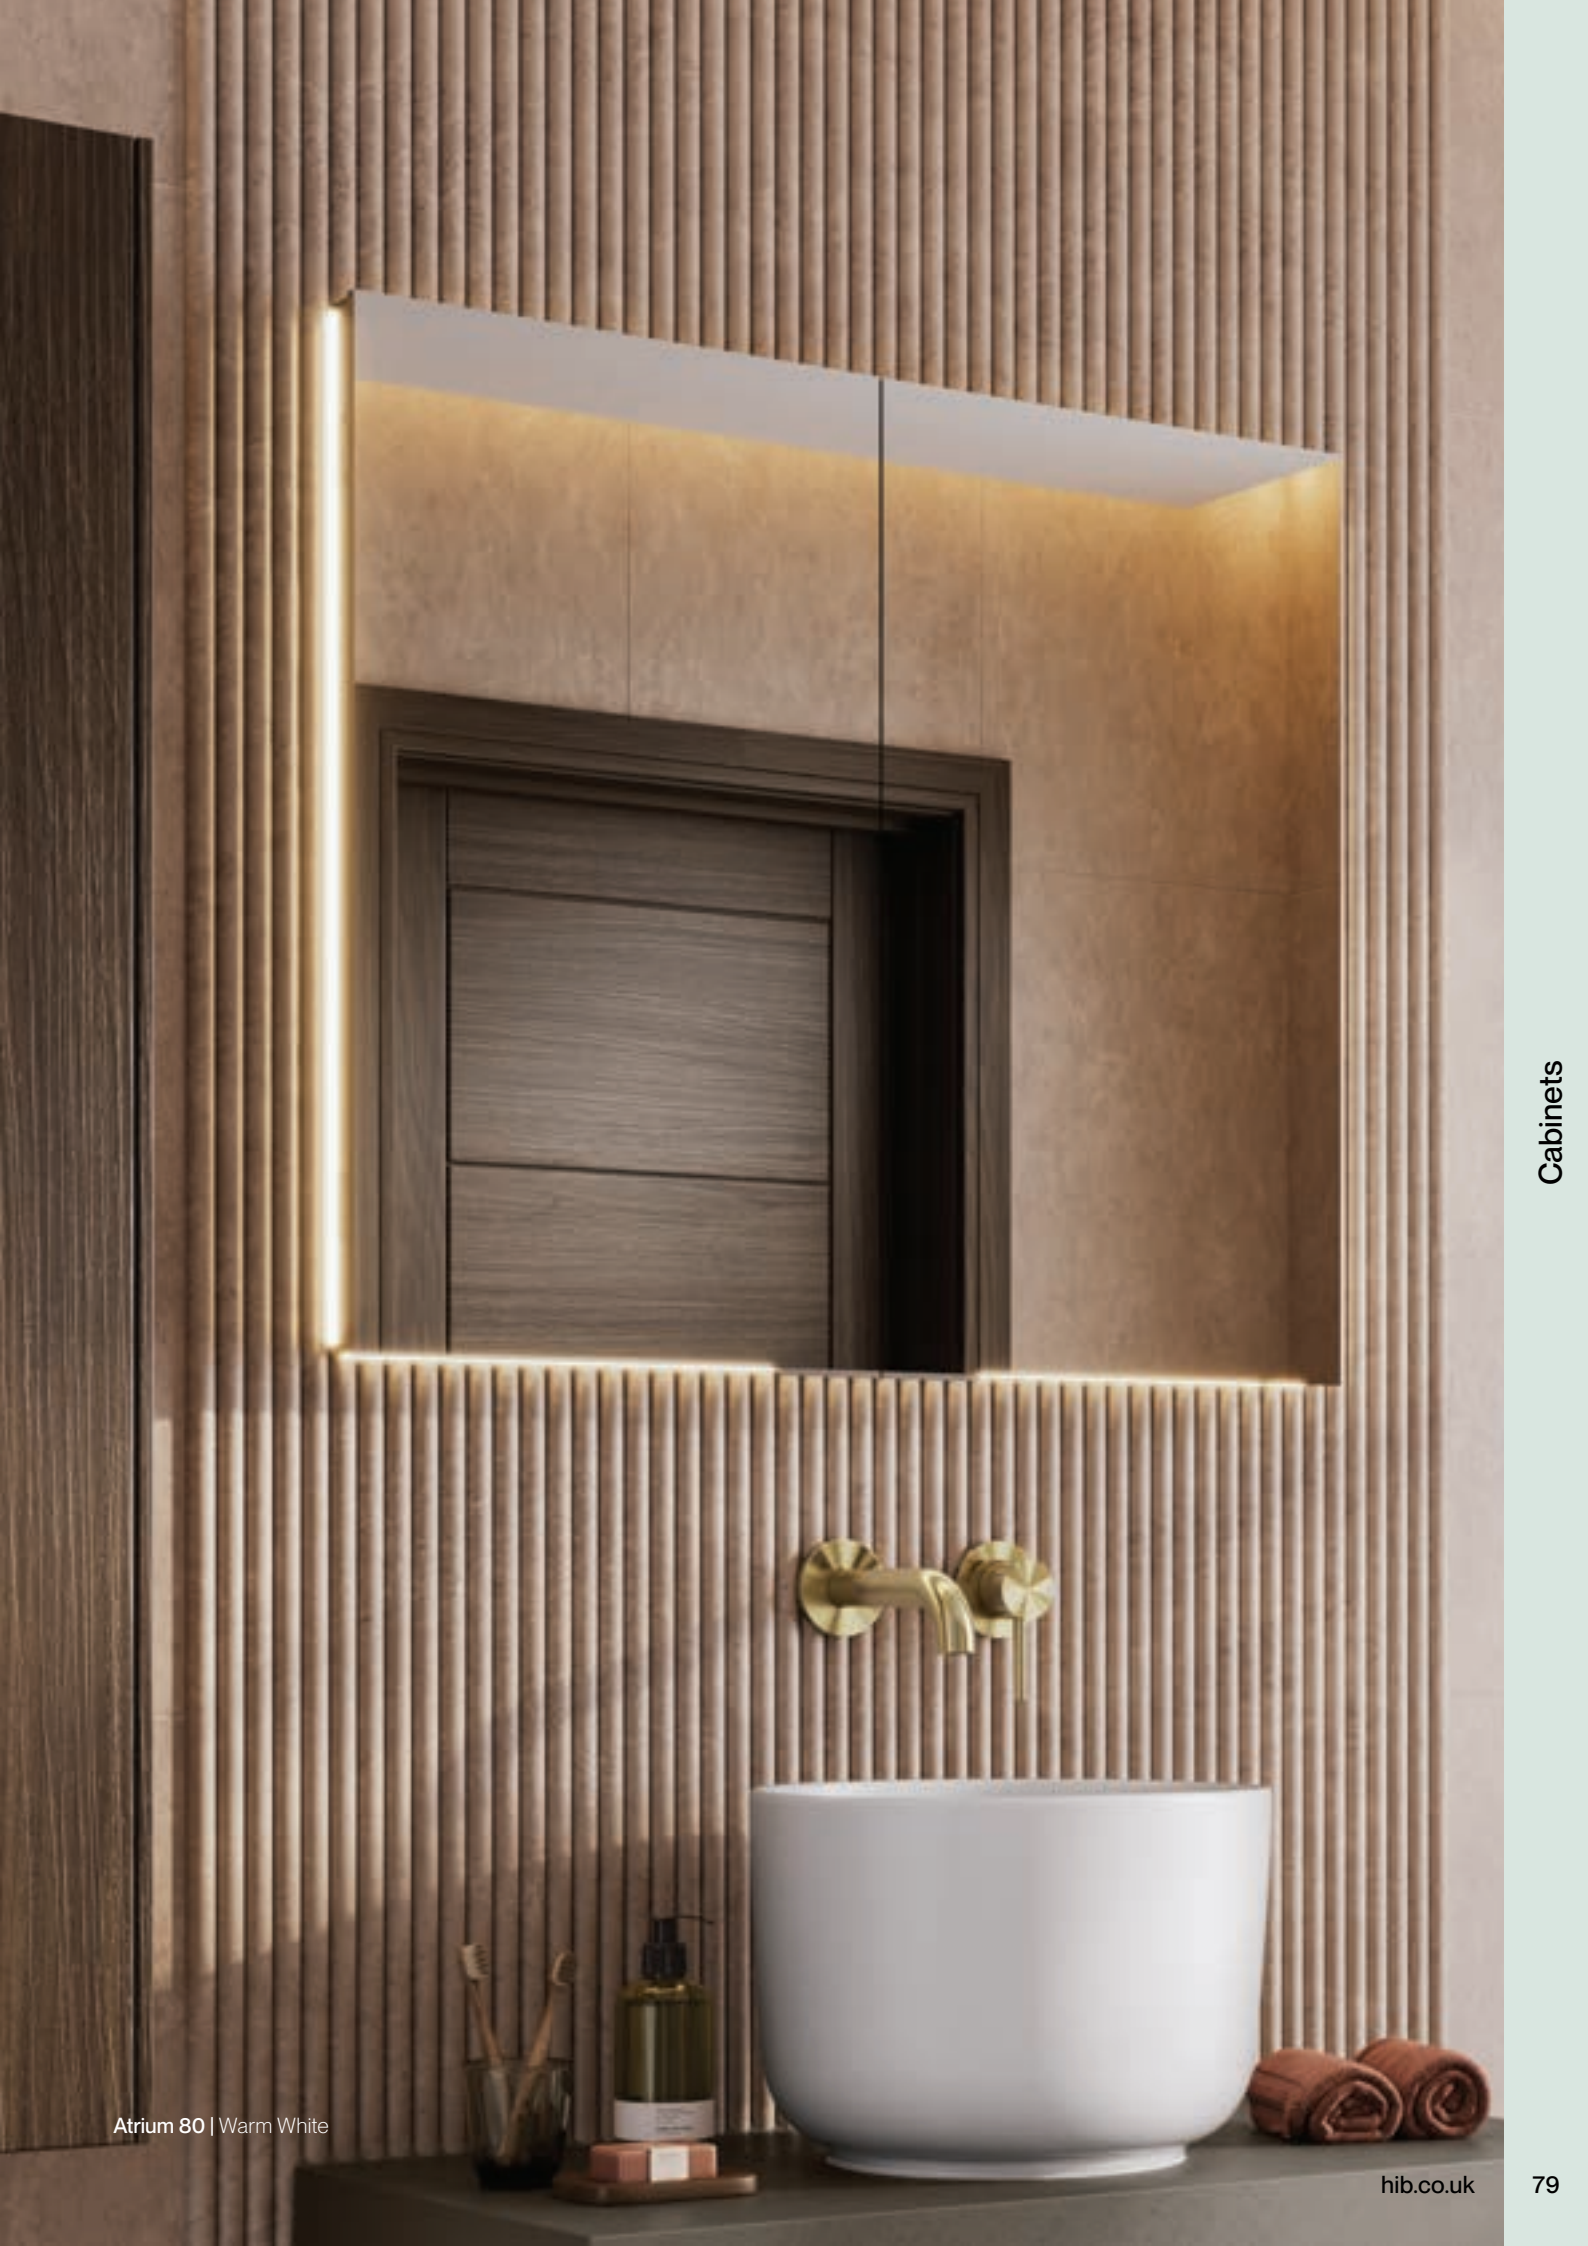

- Colour temperature changing LED illumination
- Semi-recessed, 8cm recessed depth
- 2-pin charging socket(s)
- USB charging socket(s)
- Double-sided mirrored door(s)
- Touch free operation*

Atrium 50

W50 x H70 x D14.5cm
53000 - £793

Atrium 60

W60 x H70 x D14.5cm
53100 - £924

Atrium 80

W80 x H70 x D14.5cm
53200 - £1,017

Atrium 60 | Warm White

Atrium 50

Atrium 60

Atrium 80