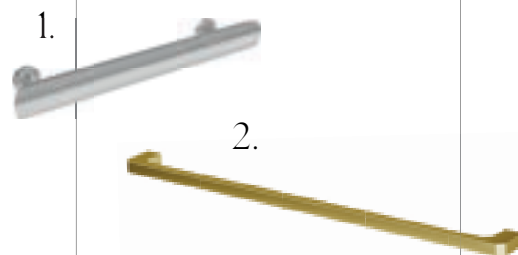

Incl. in furniture cost

Handle Upgrade

Elevate your furniture with our handles choices.

See page 188

1. Halina Handle in Chrome (for 60cm)
2. Chamfer Handle in Brushed Brass (for 85cm)

Furniture Basin Options