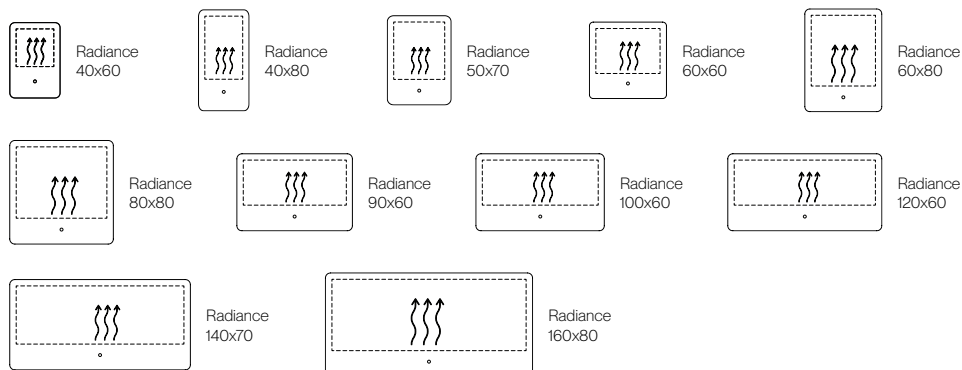

RAMRE16080 - £525

Radiance 60x80 | Warm White

Radiance Arch

LED Mirrors

- Colour temperature changing LED illumination
- Ambient lighting
- Heated pad
- Can be hung portrait or landscape
- Touch switch

Radiance Arch 50x70