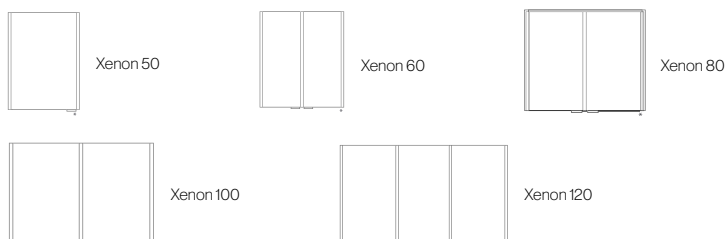

Xenon

LED Aluminium Cabinets with Mirrored Sides

- Colour temperature changing LED illumination
- Central divide for effective storage (excluding Xenon 50)
- 2-pin charging socket
- USB charging sockets
- Soft-close hinges
- Mirrored sides
- Double-sided mirrored door(s)
- Touch free operation*

Xenon 50

W50.5 x H70 x D13cm
46000 - £734

Xenon 60

W60.5 x H70 x D13cm
46100 - £884

Xenon 80

W82 x H70 x D13cm
46200 - £942

Xenon 100

W102 x H70 x D13cm
46250 - £1,039

Xenon 120

W120.5 x H70 x D13cm
46300 - £1,198