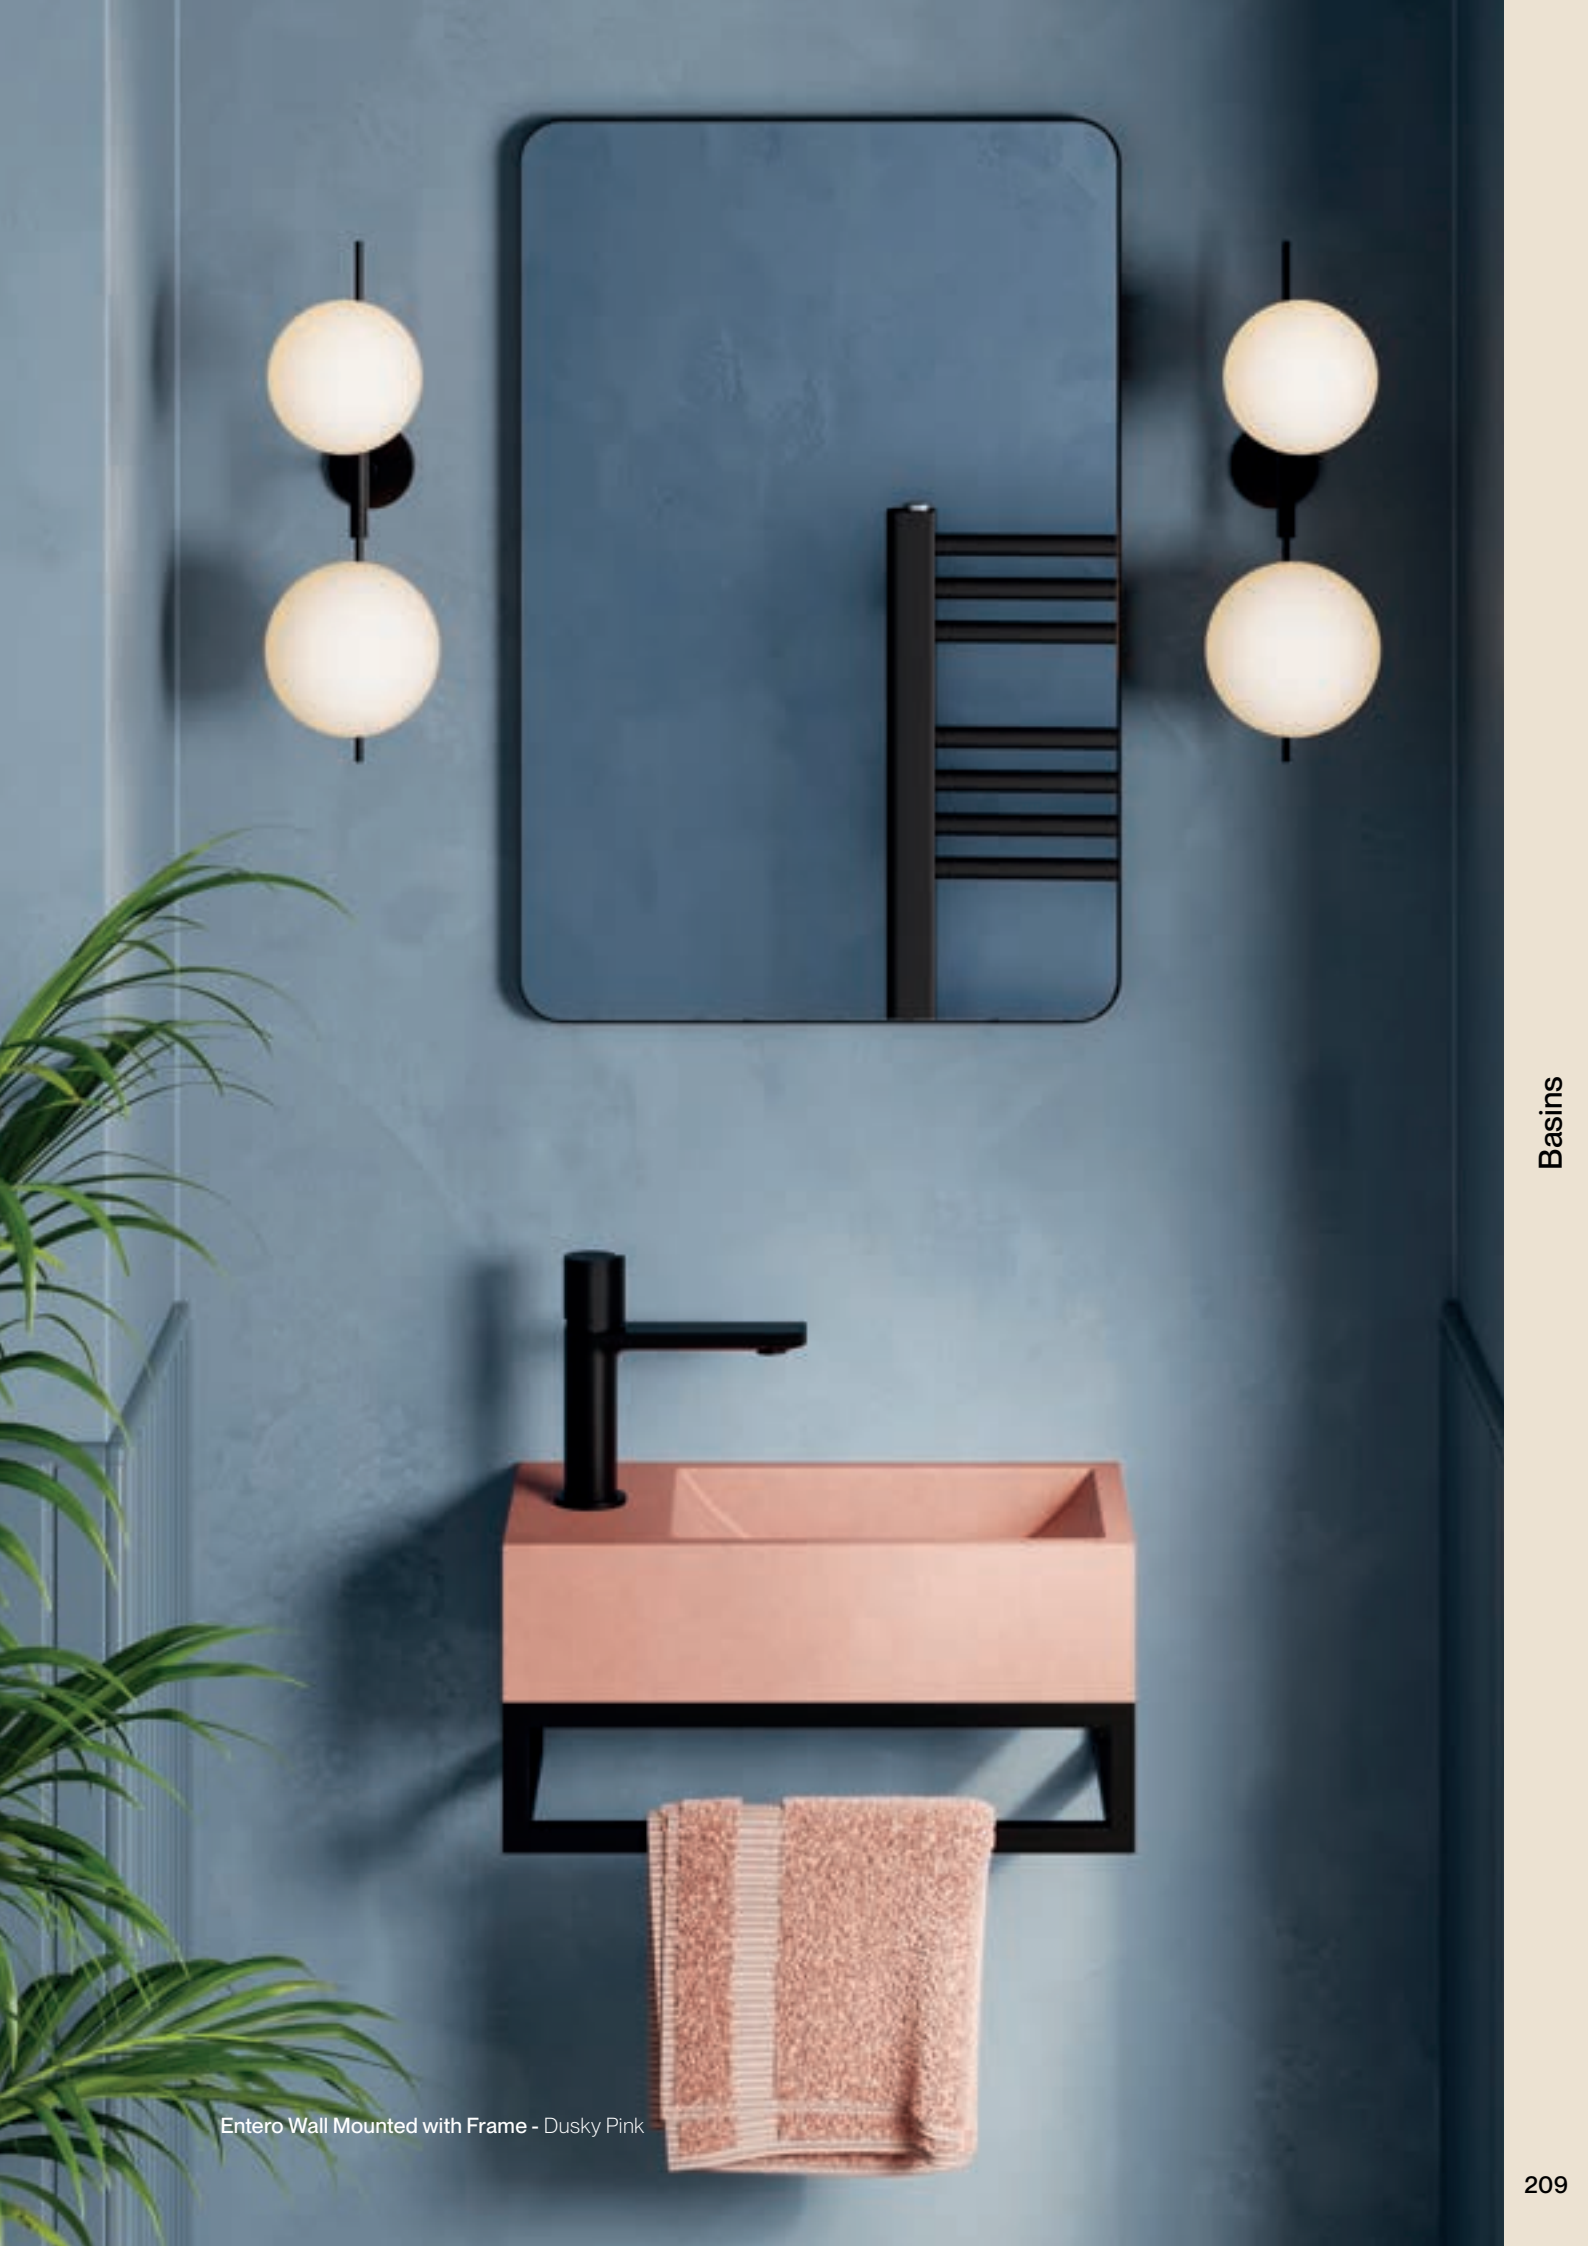

Entero Wall Mounted with Frame - Dusky Pink