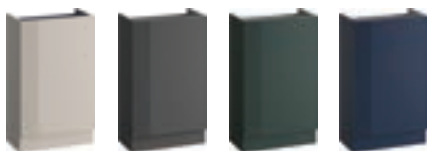

Fabrica Cloakroom

Cloakroom Range

Floor Standing Units

45cm Wide with 1 door

W44.9 x H73 x D25.3cm

- Light Taupe **N19FSCLLTA**
- Carbon Grey **N19FSCLCGR**
- Dark Emerald **N19FSCLDEM**
- Midnight Blue **N19FSCLMBL**

£375 incl. handle cost