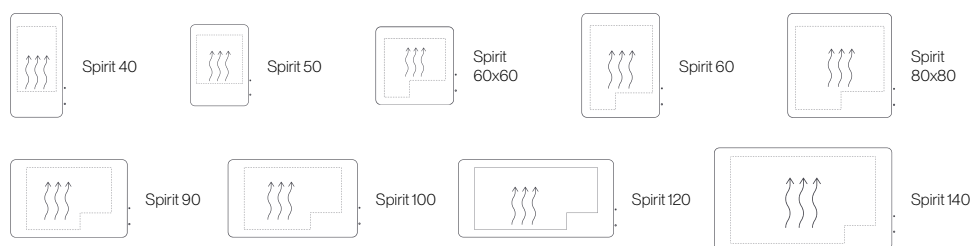

Spirit 80x80

W80 x H80 x D5.4cm
SPMRE8080 - £475

Spirit 90

W90 x H60 x D5.4cm
SPMRE9060 - £475

Spirit 100

W100 x H60 x D5.4cm
SPMRE10060 - £500

Spirit 120

W120 x H60 x D5.4cm
SPMRE12060 - £525

Spirit 140

W140 x H80 x D5.4cm
SPMRE14080 - £575

Spirit 50 - Illuminated | Cool White

Spirit Pill

LED Ghost Mirrors with Charging Sockets

- Colour temperature changing LED illumination
- Ghost technology (see page 15 for more information)
- Dimmable lighting
- 2-pin charging socket°
- USB & USB-C charging sockets°
- Heated pad
- Frame mounted touch controls*

Spirit Pill 40

W40 x H70 x D5.4cm
SPMPI4070 - £325

Spirit Pill 50

W50 x H90 x D5.4cm
SPMPI5090 - £375

Spirit Pill 40 - Illuminated | Warm White

Clever Little Idea

Our Spirit mirrors have Ghost Technology meaning the mirror's light source is hidden within the glass.