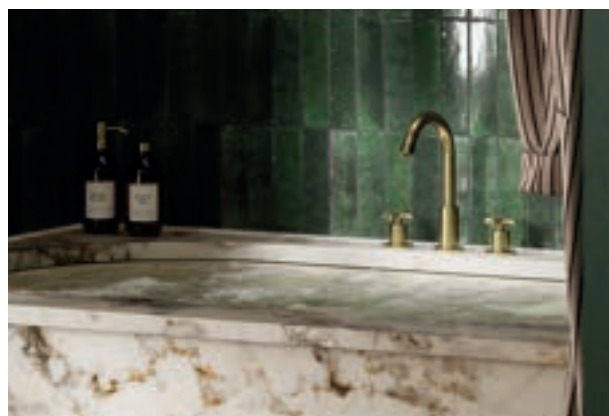

Brushed Brass
N2TAP07LUD - £280

Ludic Deck Mounted Bath Filler

H24.42 x W20-30 x D6.4cm

Chrome
N0TAP04LUD - £315

Brushed Brass
N2TAP04LUD - £330

Ludic Deck Mounted Bath Filler - Brushed Brass

Madox

Brassware