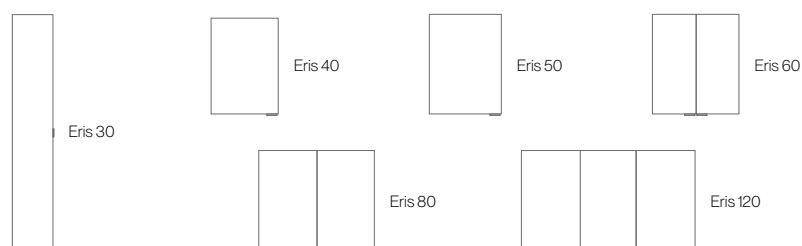

Eris

Aluminium Cabinets with Mirrored Sides

- Central divide(s) on Eris 80, and 120 for more effective storage
- Soft-close hinges
- Adjustable glass shelving
- Mirrored sides
- Double-sided mirrored door(s)

Eris 30

W30 x H170 x D13cm
45300 - £663

Eris 40

W40 x H60 x D13cm
45000 - £389

Eris 50

W50 x H70 x D13cm
45100 - £430

Eris 60

W60 x H70 x D13cm
45200 - £468

Eris 80

W80 x H70 x D13cm
48100 - £528

Eris 120

W120 x H70 x D13cm
48200 - £693