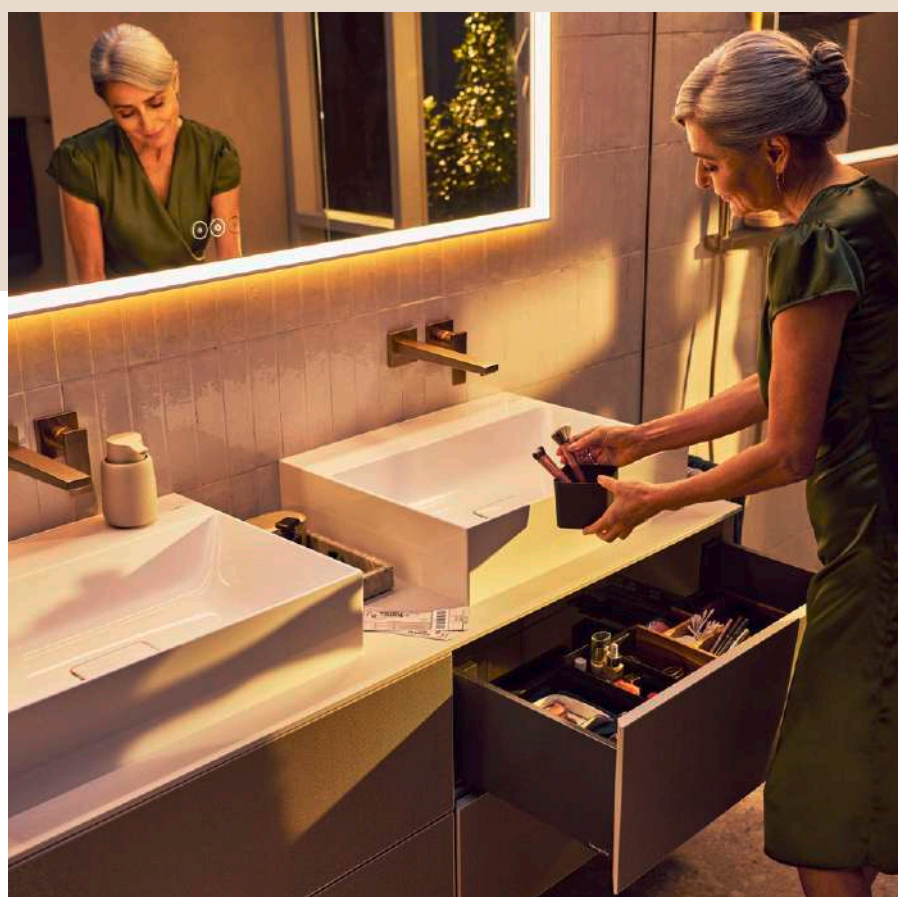

### Top-class timeless style icons

Xevolos E wash basins have inner basins that offer a lot of freedom and make daily routines a pleasure. And the monolithic design with thin walls nevertheless provides plenty of space for bathroom items. High-quality details like the ceramic drain cap and the absence of an overflow hole highlight the elegant concept. The SmartClean glaze comes as standard here.