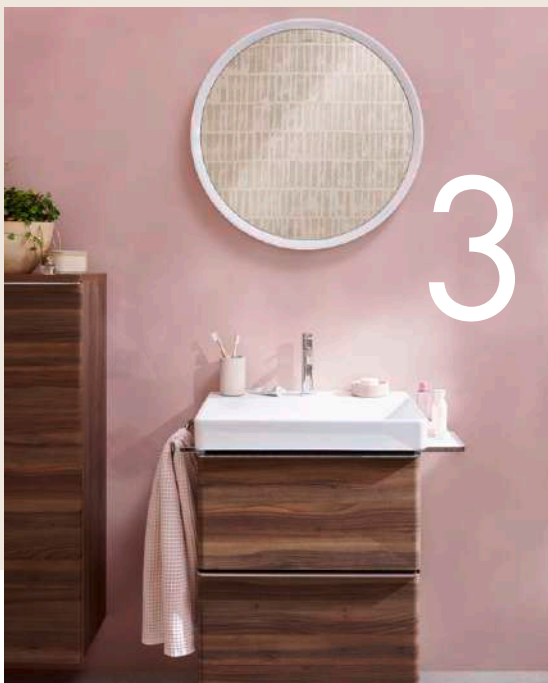

Find the perfect wash basin furniture

Choosing furniture that has been perfectly coordinated with the wash basin creates an architectural design unit and extra storage space. The size and shape of the vanity unit needs to match the wash basin and suit the installation type, and its finish needs to work well with the bathroom's interior.

> Page 146