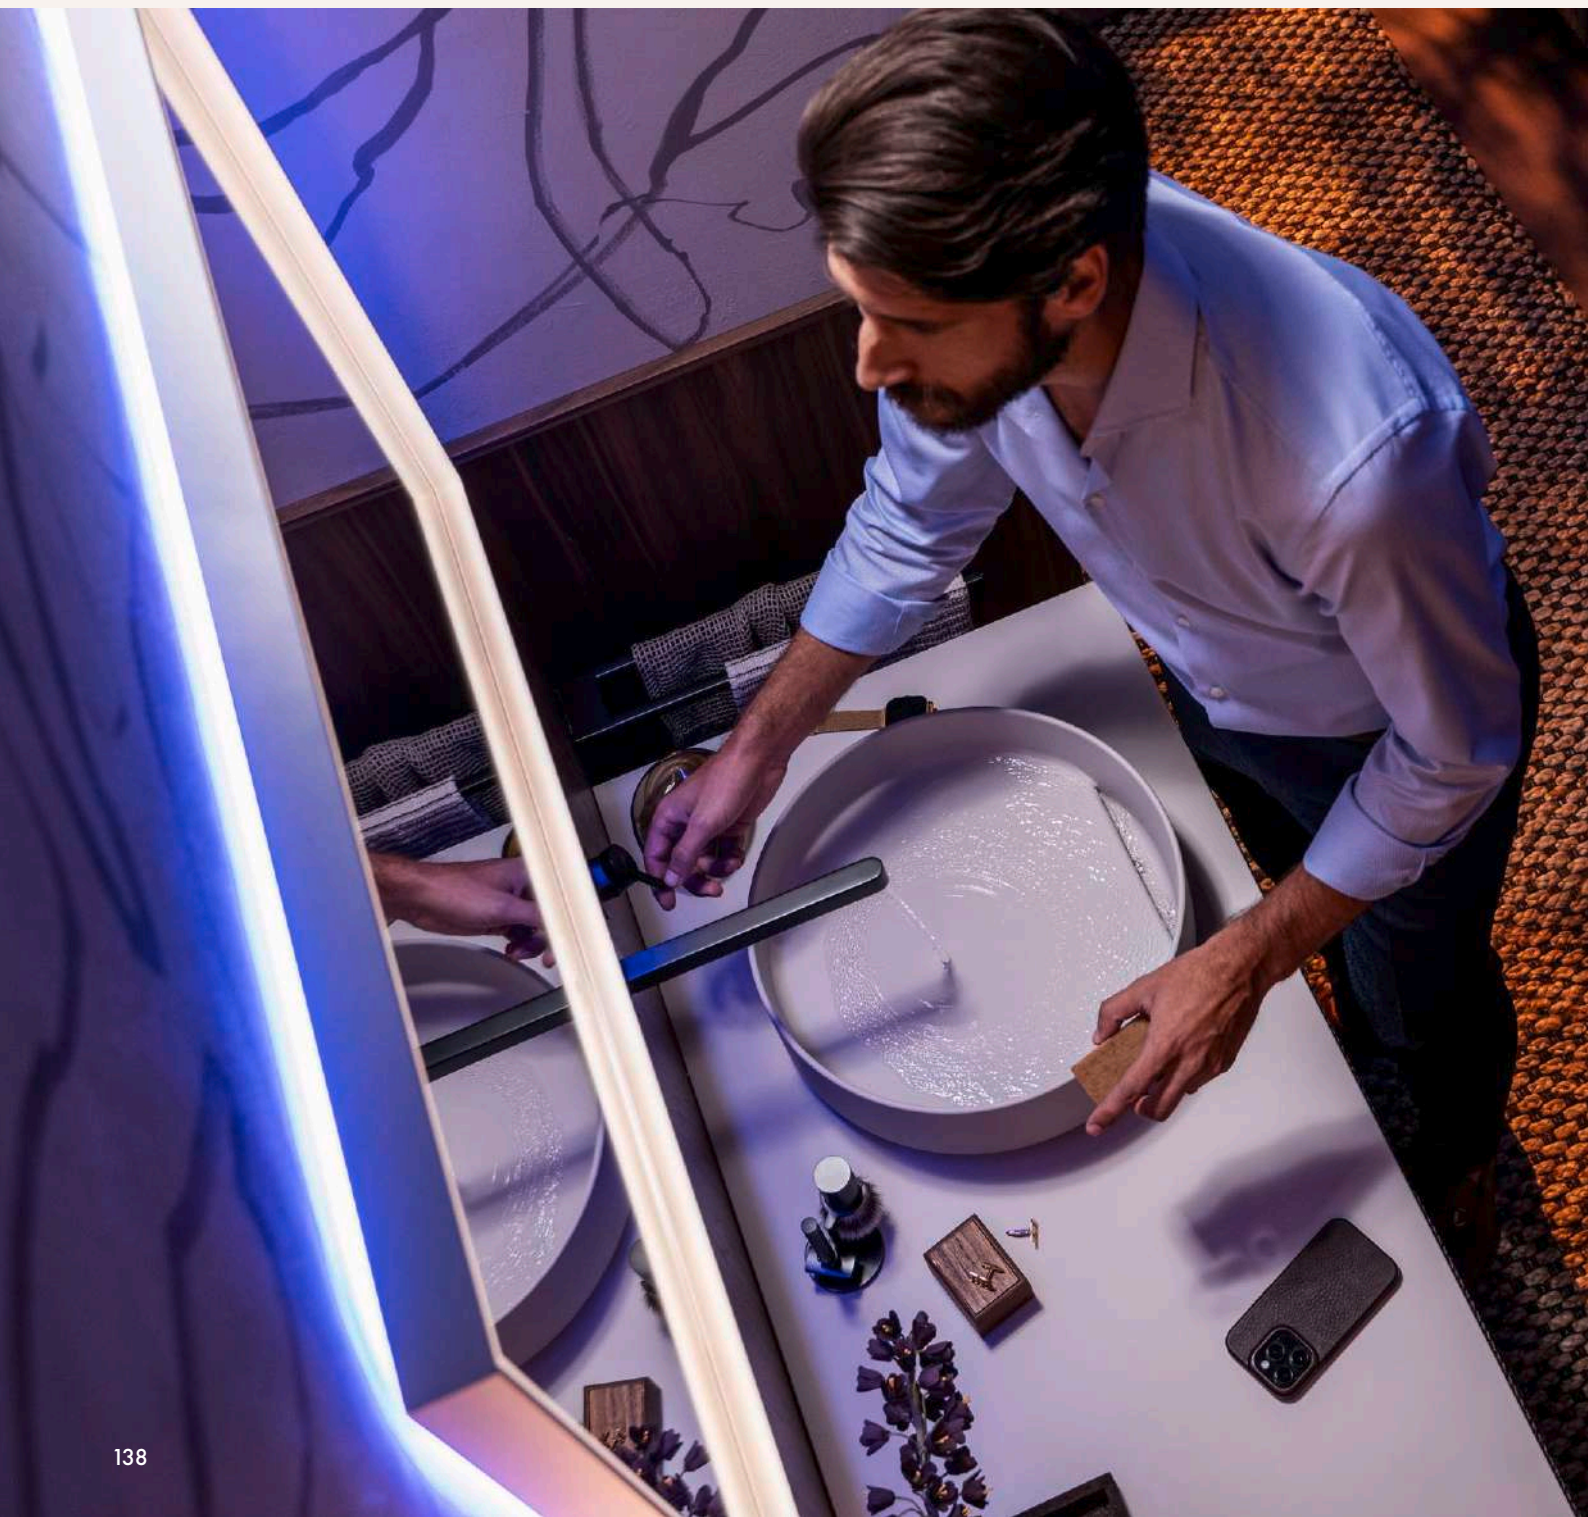

Xuniva Evo S

Xuniva Evo E

Xuniva Evo U

With their clean lines, the delicate ceramics are a timeless work of art. Round, square, rectangular or RaceTrack? With a variety of shapes, Xuniva Evo meets the need for unique bathroom design. And the shadow gap makes the wash bowl look like it's light enough to float.