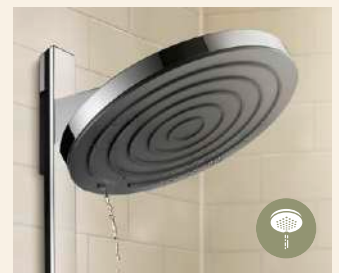

Pulsify

Two impressive designs

Round or square? With two designs (S and E), Pulsify transforms water into wellness – and the shower into our new favourite place with a unique design. No matter the model, microfine PowderRain droplets really do make us feel wonderfully well.

9 out of 10 customers agree: Pulsify EcoSmart delivers a **great shower experience – and saves 40% water.***

FastDrain. The efficient drainage function noticeably reduces annoying dripping.

Pulsify S

Moving design that leaves a lasting impression

Its modern, round design and timeless look turn Pulsify S into a real eye-catcher in the bathroom, offering a harmonious solution for the entire shower area with round overhead and hand showers, a cylindrical wallbar and Showerpipe. Pulsify S uses the thermostat's flat top as a storage shelf for toiletries – highly convenient.

Find out more about EcoSmart.

*Source: trnd consumer survey with 150 respondents in July 2022. Water saving compared with the hansgrohe average.