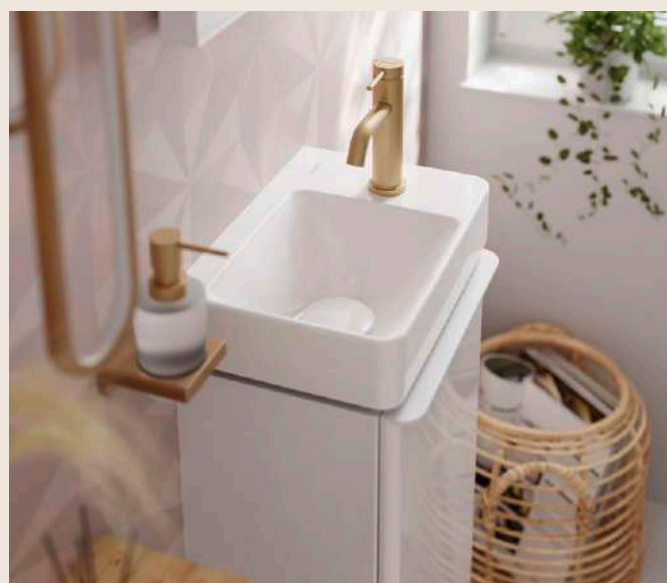

Left: Plenty of space for daily items – Xelu Q wash basin with an additional shelf on the right (model with two tap holes, no overflow).

Below: A design gem in the guest toilet – the handrinse basin is the perfect fit for the narrow Xelu Q vanity unit. The cherry on top: the hansgrohe Tecturis S mixer in Polished Gold Optic.