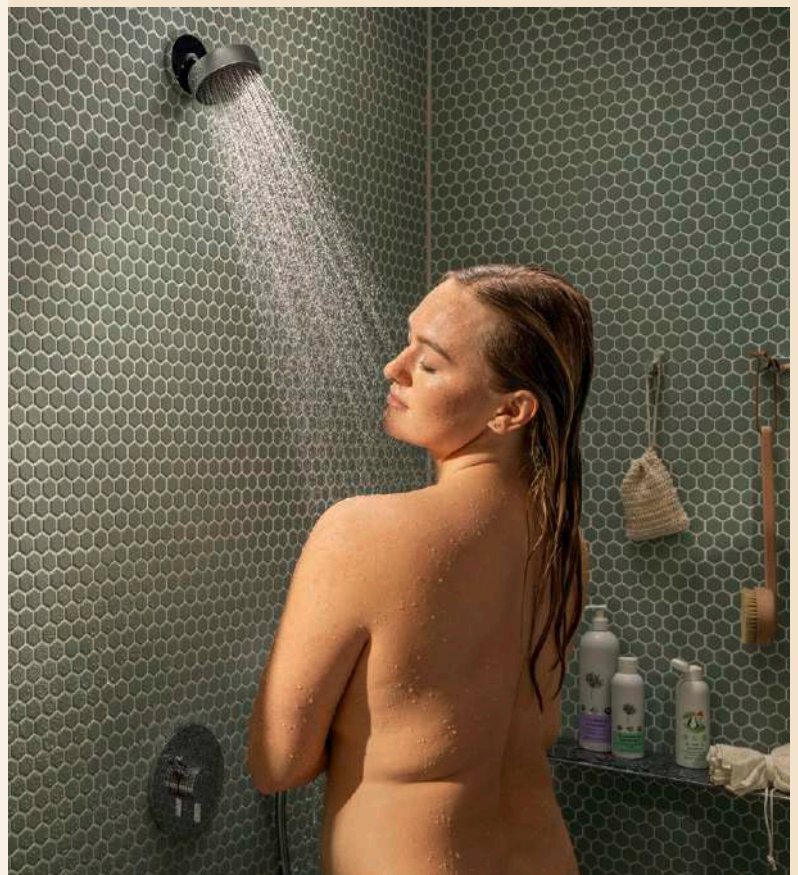

With FlexPower technology and QuickClean+

Bold look in S & Q

Activera hand and overhead showers, shower sets and Showerpipes create highly modern accents and can be combined with concealed installation finish sets or mixers and thermostats for exposed installation. hansgrohe has incorporated the latest technology into this range of showers.

Unique shower design

hansgrohe designed this range for all bathrooms and needs. Even the Activera S 95 overhead shower looks awesome, pampers with two spray modes and impresses with its strong performance.