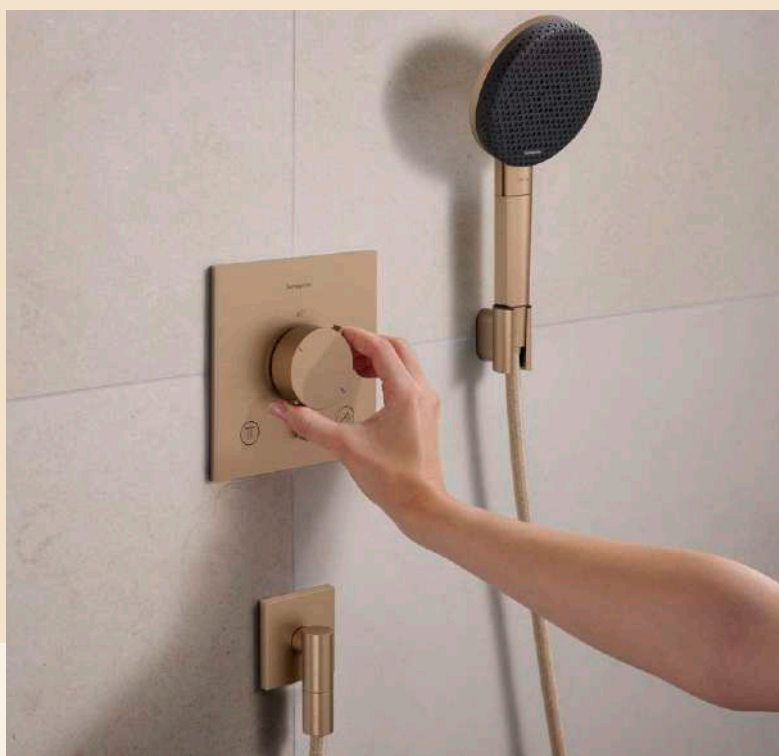

FixFit Fine & Porter Fine – elegant wall connections and shower supports

The Porter Fine shower support and FixFit Fine wall connection, available in the S, Q and E shapes, perfectly complement hansgrohe finish sets. The variety of FinishPlus finishes allows for individual, seamless shower design. Precise workmanship and durable metal wall flanges ensure excellent quality.