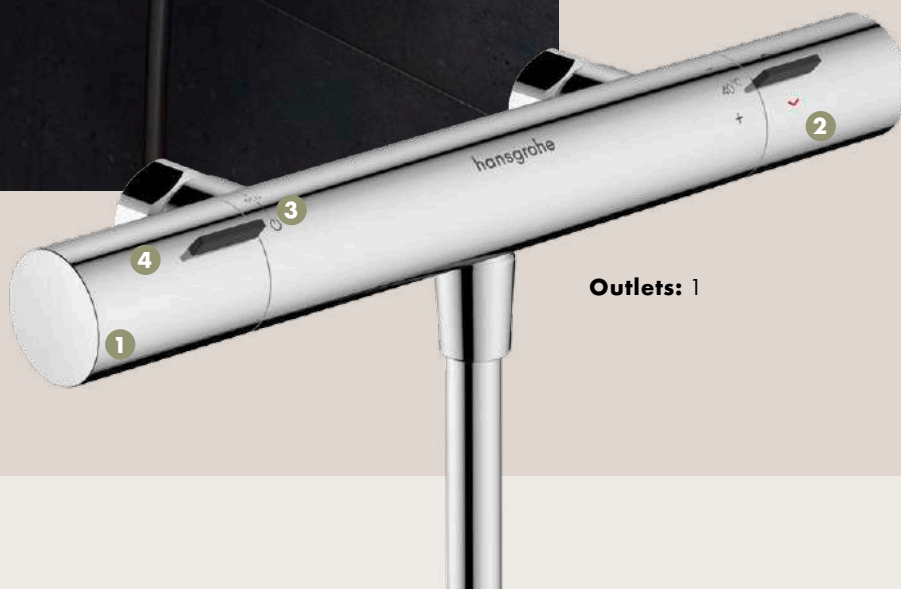

### Finishes

- Chrome 000
- Brushed Bronze 140
- Brushed Black Chrome 340
- Matt Black 670
- Stainless Steel Optic 800

Ecostat Fine has a puristic design with a graphite grey flag for perfect grip on the handles. Harmoniously combine the exposed installation thermostat with Activera shower heads with a graphite-coloured spray disc, for example.