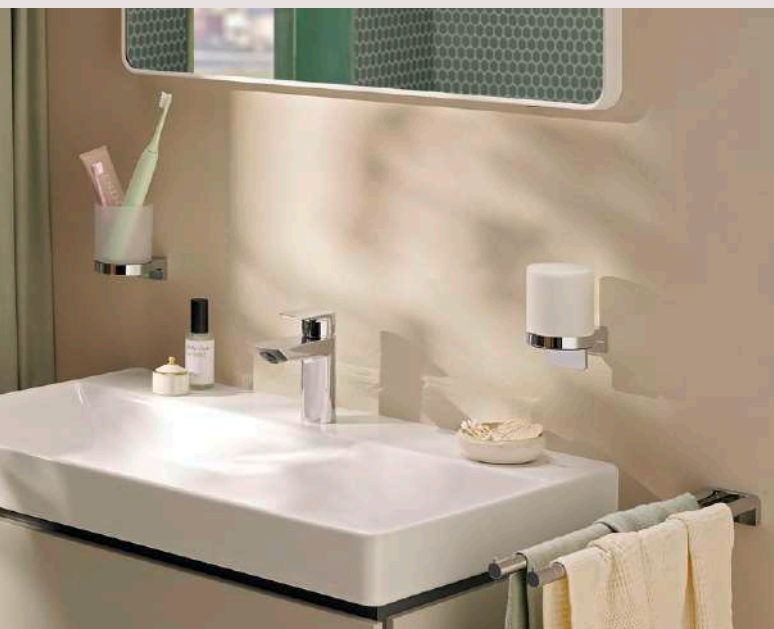

## Accessories for perfect bathroom design

An overview of  
our technologies  
> Page 231

From soap dispensers to toilet paper holders to towel hooks, these stylish accessories blend seamlessly into any bathroom concept and ensure both a consistent and harmonious look and perfect colour-coordination with other products. After all, good design makes all the difference. Two shapes and six finishes – for design freedom and even more options.