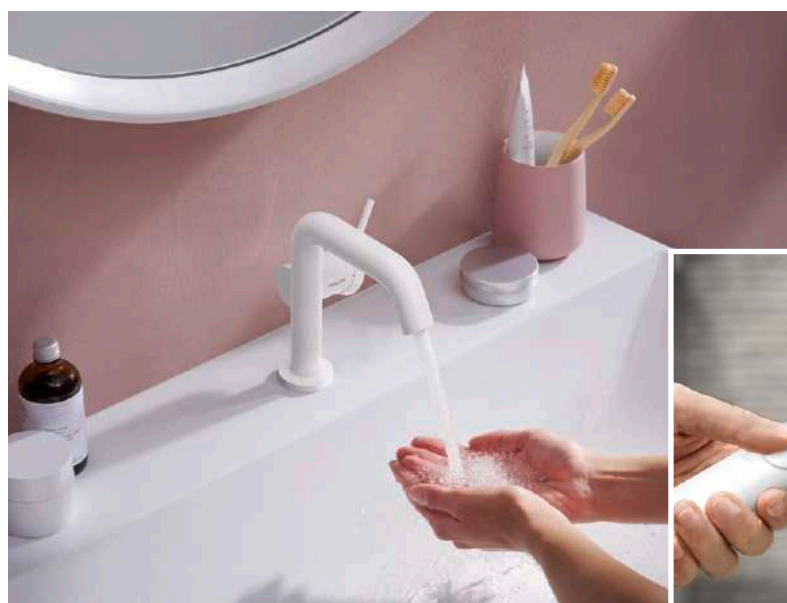

Matt White (-700)

is versatile and creates unconventional freshness.