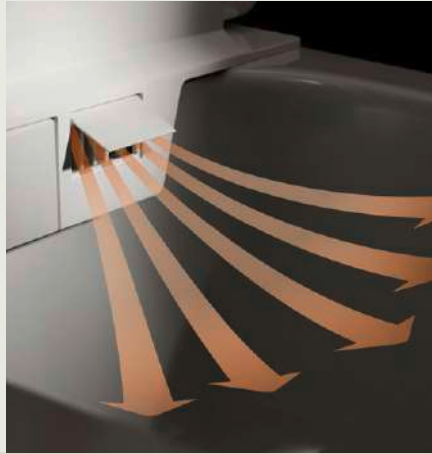

Warm Air Dryer

With a temperature that can be set to various levels, the warm air dryer offers even more comfort to perfectly round off the pleasant feeling on the toilet.