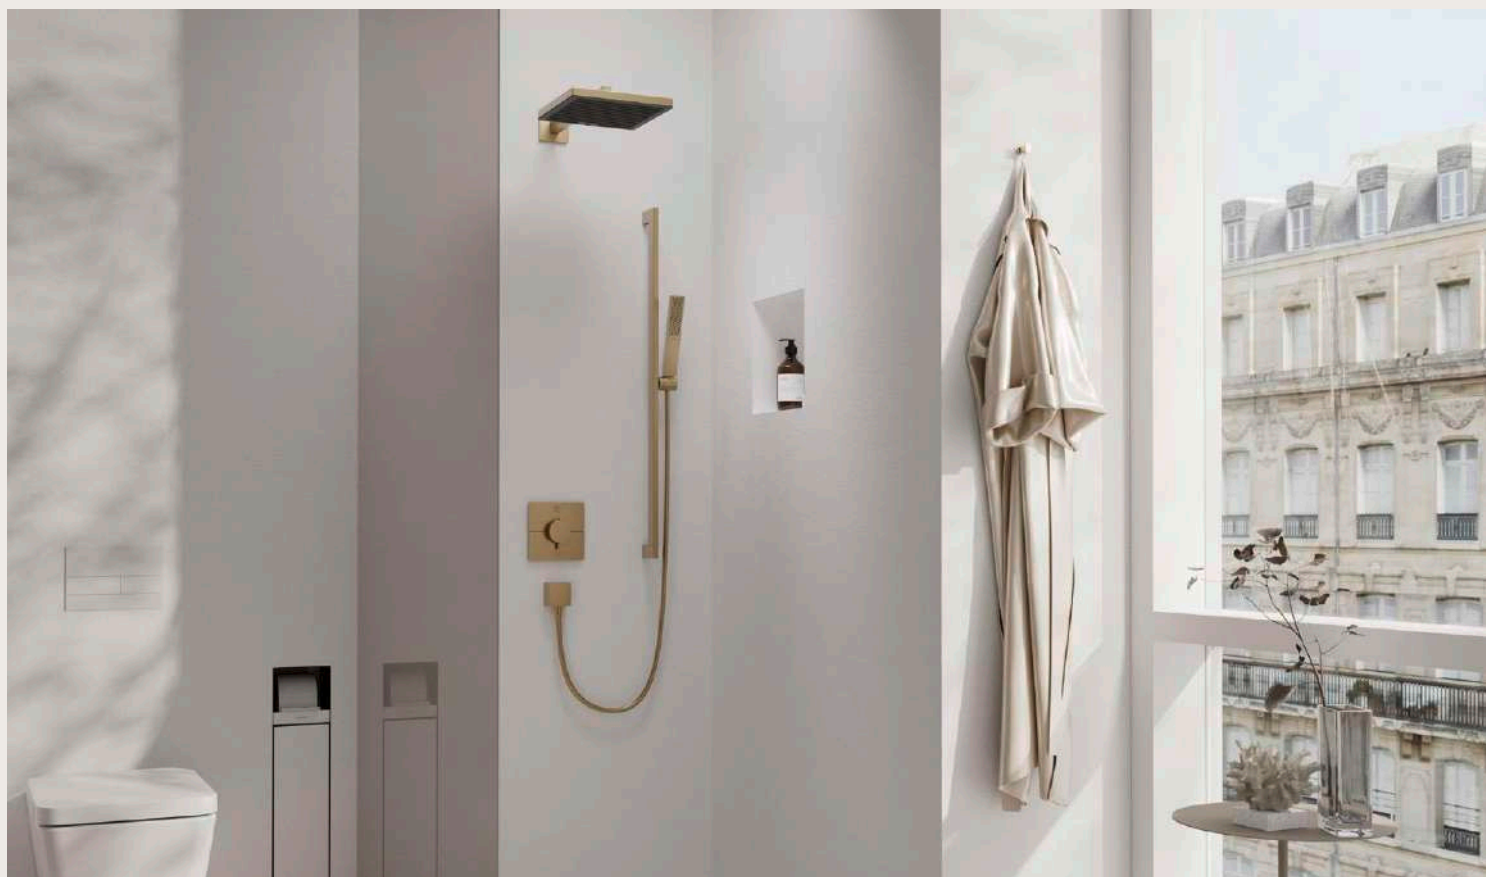

Left: This kind of sleek, Matt White solution adds a breath of fresh air to the shower. Here, a three-spray Pulsify S hand shower is controlled by a round ShowerSelect Comfort S.

Below: This square ShowerSelect Comfort E thermostat controls two outlets: An overhead shower and a manual shower. Geometric shower range: Pulsify E. Colour: Brushed Bronze.