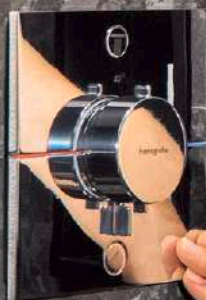

Shower with up to four outlets.

**Puristic and elegant**

The square ShowerSelect Comfort is the perfect match for the Pulsify E shower set's cubic design language. With a depth of just 40 mm, this water control system is extremely flat and minimalist – for even more freedom.