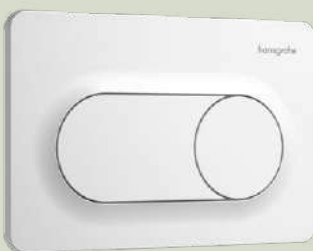

iFrame Original S