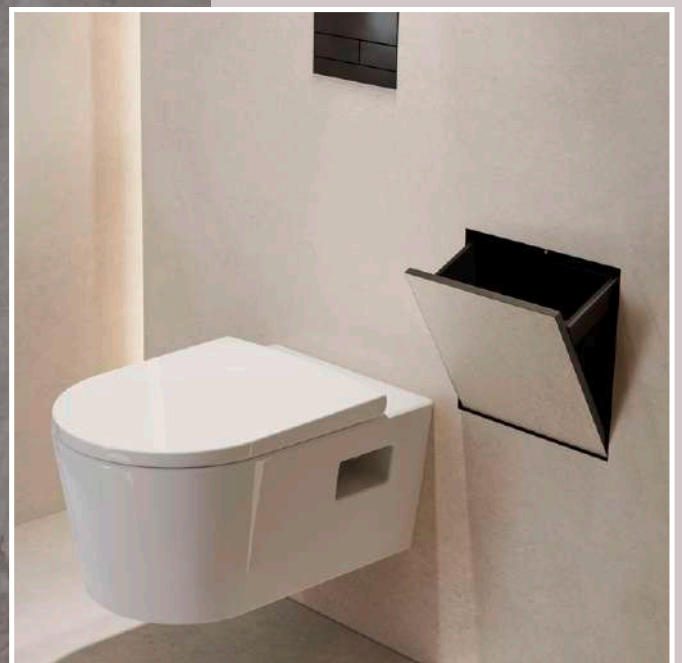

XtraStoris Original and Rock enable the toilet paper, toilet brush and pedal bin to disappear elegantly into the wall next to the toilet to save space.