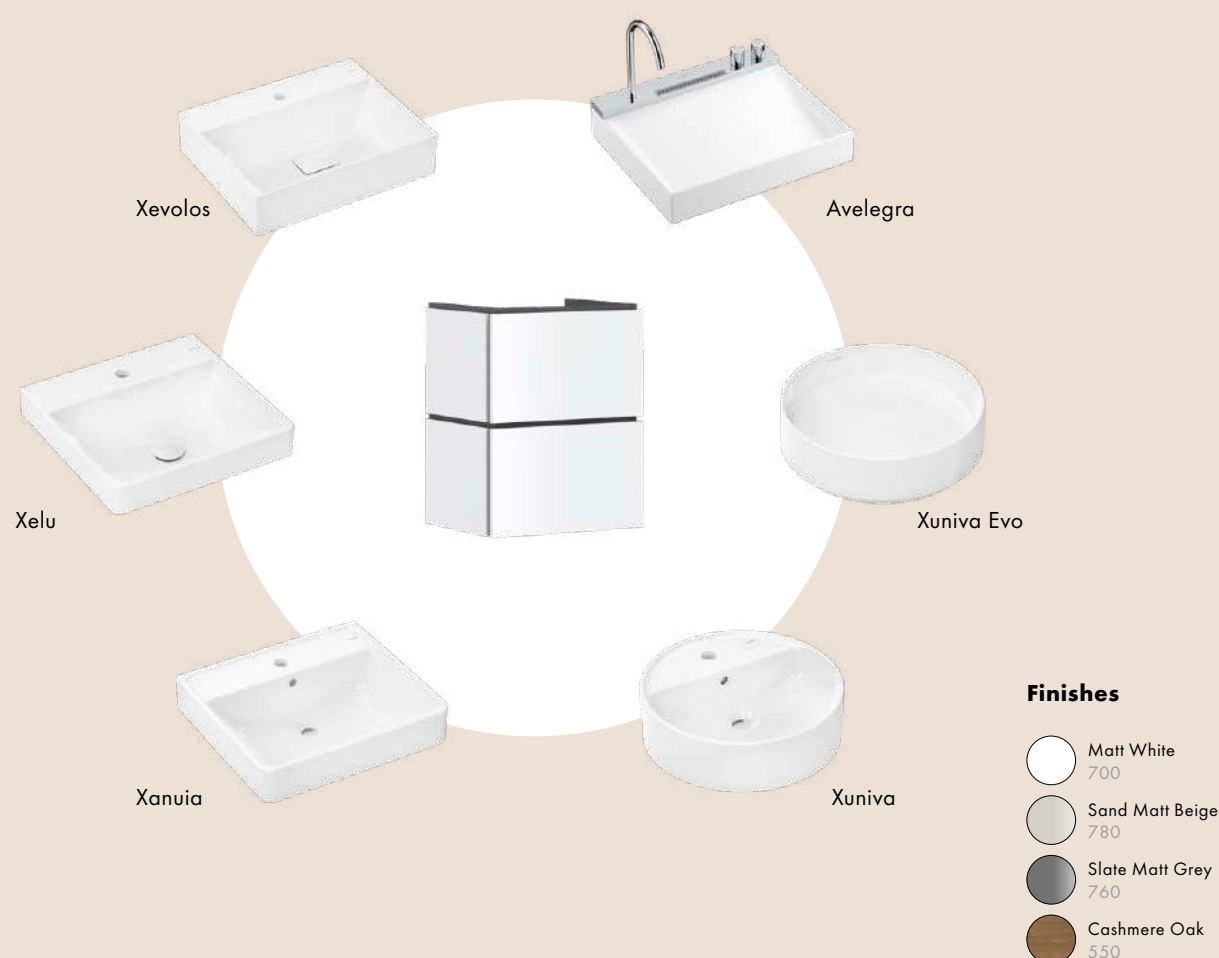

Xilesa

reddot winner 2025

Furniture design that delights each day anew

This furniture series guarantees extraordinary design highlights in the bathroom – at an attractive price. The vanity units and tall cabinets impress people with their timeless, modern and minimalist look. These pieces are available in different finishes and sizes and blend in harmoniously in any bathroom setting.

Countless combinations for endless happy moments

Thanks to the minimalist design and universal fit, Xilesa E can be effortlessly paired with a variety of other hansgrohe products. After all, everyone has their own individual taste.