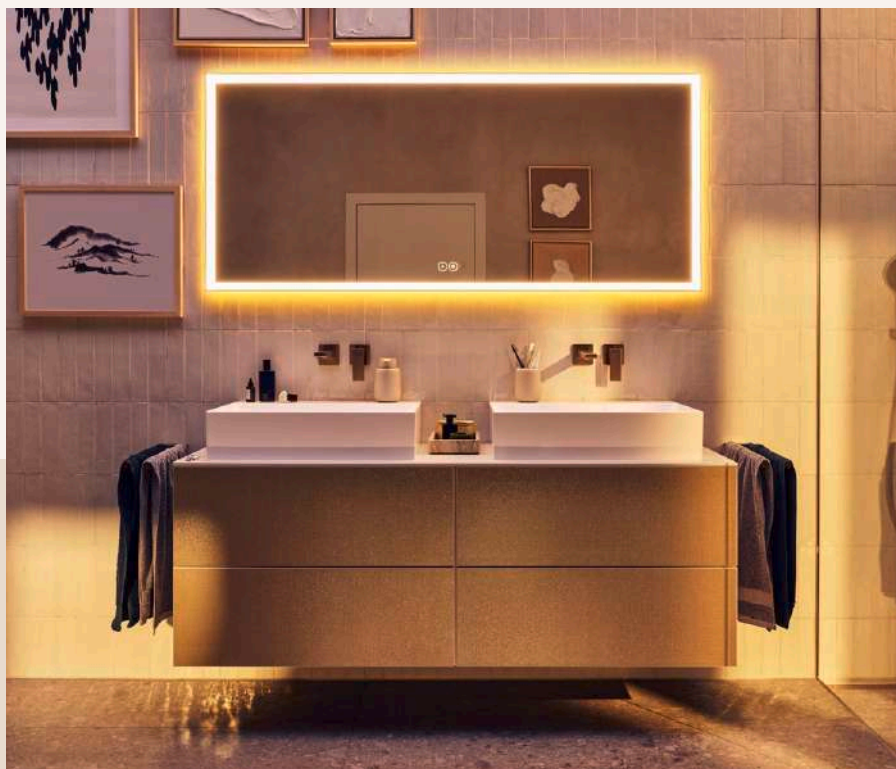

Top-class timeless style icons

Xevolos E wash basins have inner basins that offer a lot of freedom and make daily routines a pleasure. And the monolithic design with thin walls nevertheless provides plenty of space for bathroom items. High-quality details like the ceramic drain cap and the absence of an overflow hole highlight the elegant concept. The SmartClean glaze comes as standard here.