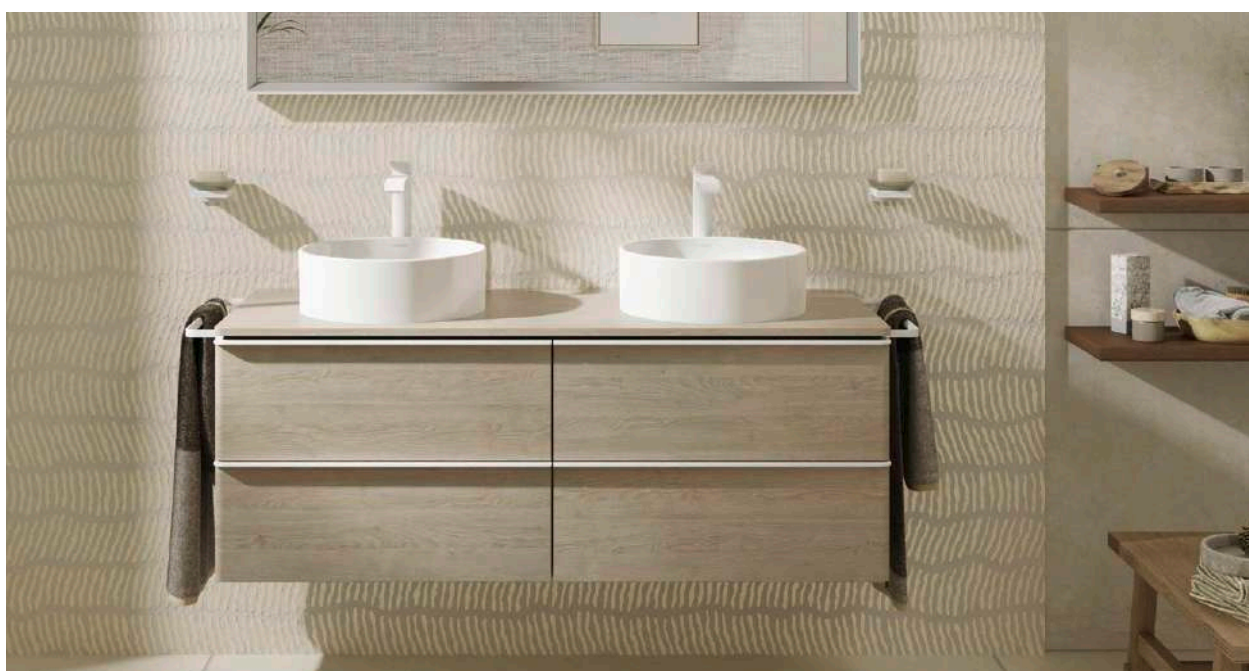

Xelu Q furniture

Various styles, countless options

Dark Walnut? Natural Oak? Or maybe High Gloss White or Diamond Matt Grey? With Xelu Q, the washplace becomes one of a kind. The furniture's softsquare design works really well with the Xelu Q wash basins with rounded corners, transforming the bathroom into a family's happy place or the perfect hideaway for getting the morning routine done in peace.