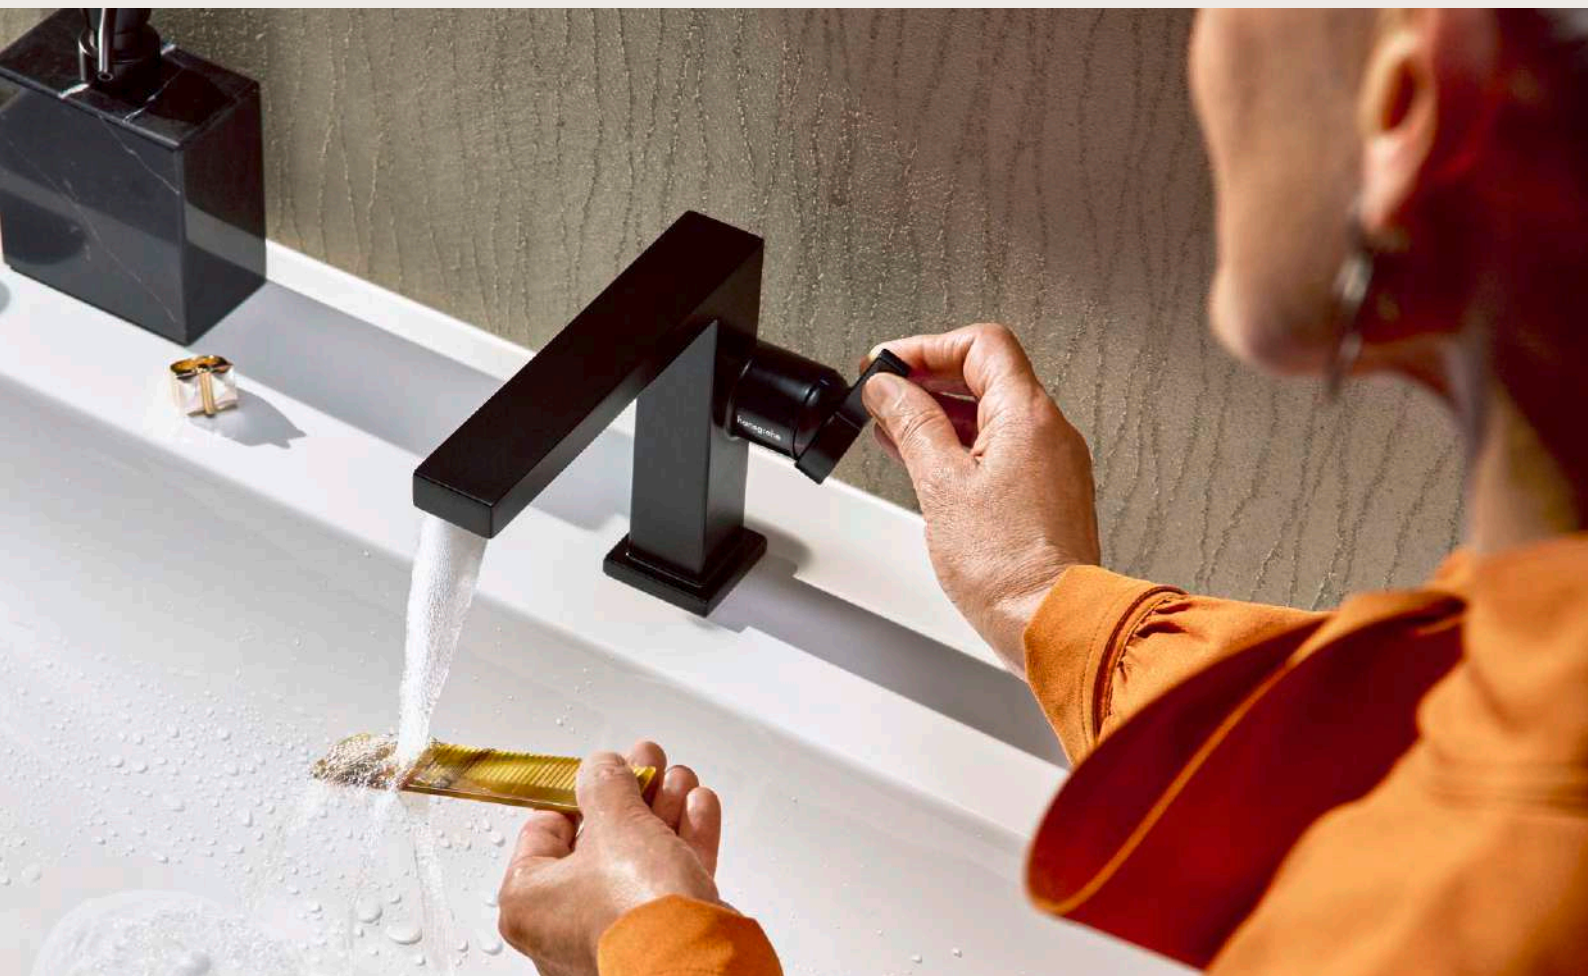

Tecturis

The architectural one – for water in a new design

The E shape is bold and linear, the S gently rounded. Tecturis E creates a unique space where architectural principles and functionality come together beautifully. These mixers turn the bathroom into a beautiful feel-good space where the enjoyment of water is celebrated.

Finishes

- Chrome
  000
- Brushed Bronze
  140
- Brushed Black Chrome
  340
- Matt Black
  670
- Matt White
  700

Tecturis E

The clarity and power of water is reflected in the linear mixer design. Straight lines and the perfect integration of the round cartridge create a highly aesthetic atmosphere in the bathroom.