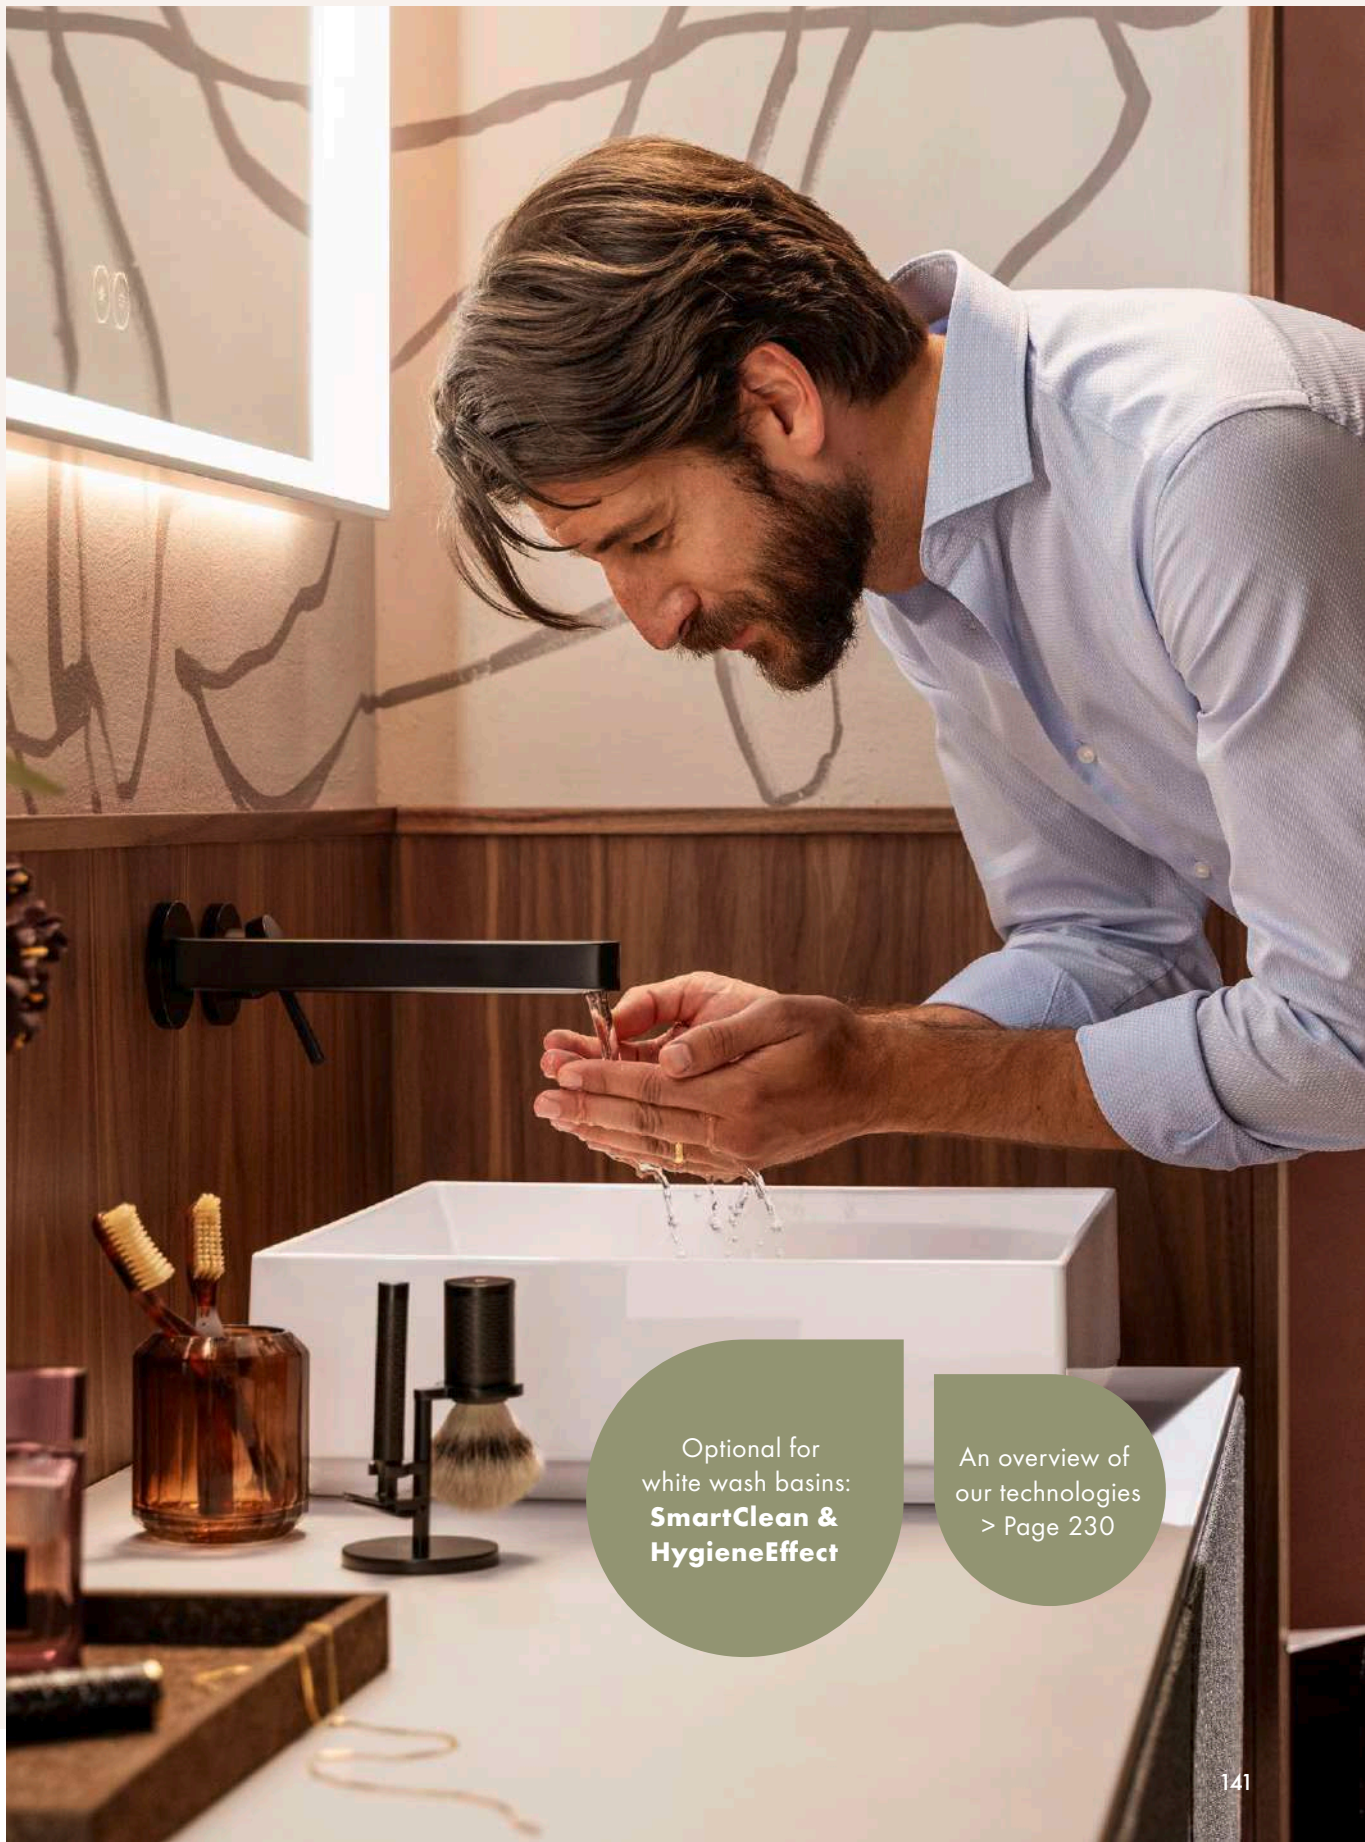

Xuniva Evo in a holistic bathroom design

Thanks to FinishPlus, the wash bowls can be made to match hansgrohe mixers such as Metropol, Finoris, Vivenis or Metris. When paired with the Xarita E and S mirrors and the Xilesa E and Xevolos E furniture ranges, a consistent design aesthetic is created with a complete bathroom that's perfect for people who expect more.

Optional for
white wash basins:
**SmartClean &
HygieneEffect**

An overview of
our technologies
> Page 230