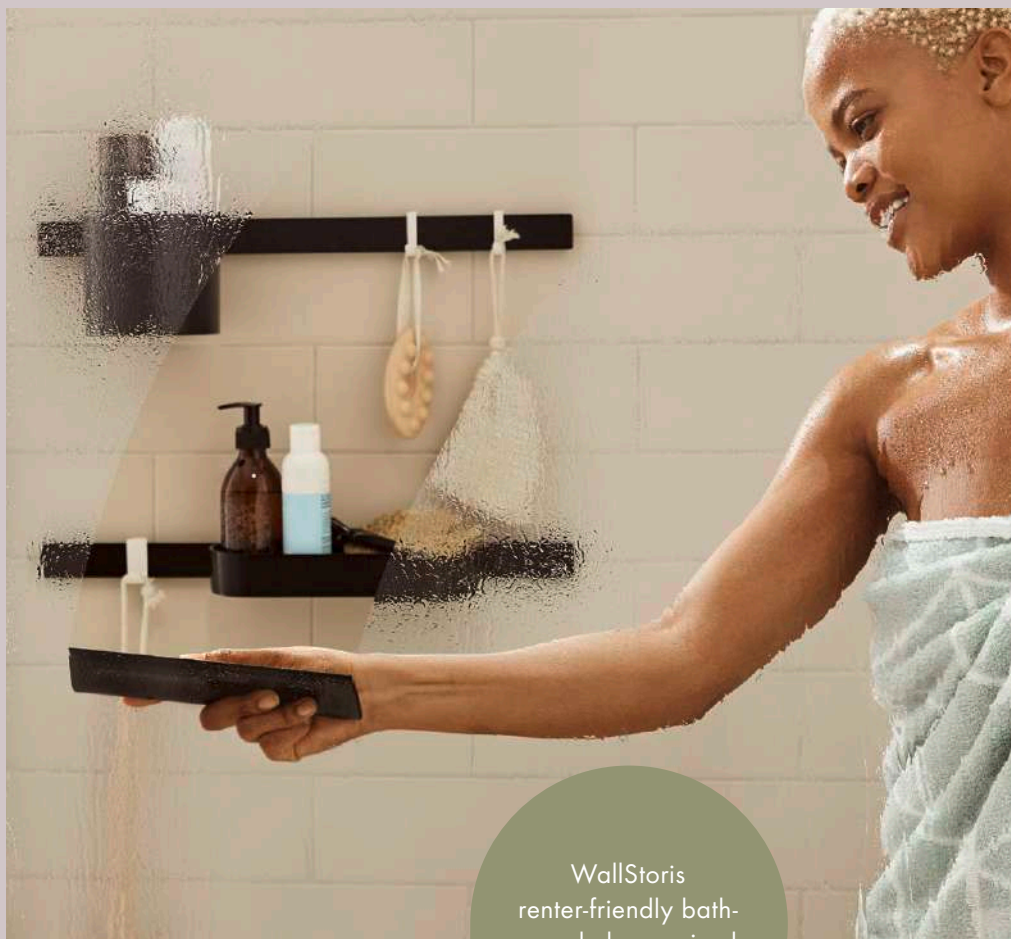

WallStoris

Accessories for individual storage space

This creative system is a stylish, sturdy and safe way to tidy bathroom must-haves. The stylish brand-quality WallStoris modules enhance the bathroom and can be customised and arranged into countless combinations. Simply glue (great for renters!) or screw them to the surface.

WallStoris
renter-friendly bath-
room shelves – simply
glue them on.