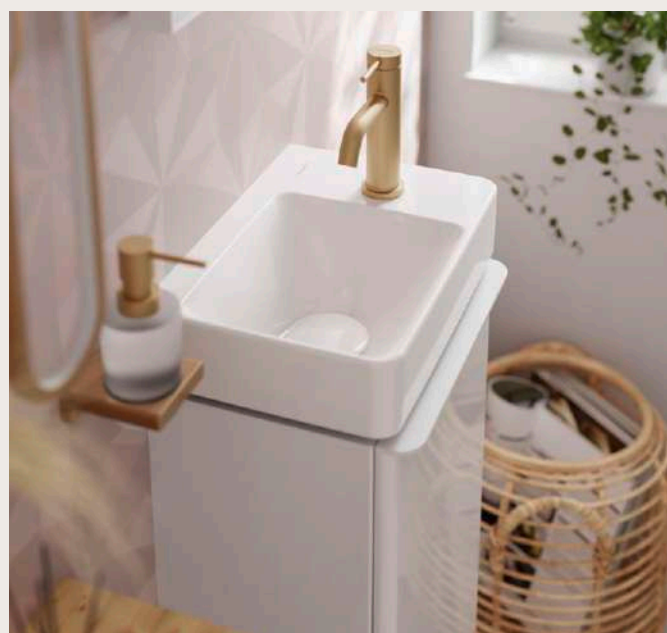

Tecturis S

The rounded mixer design is inspired by the gentle flow of water. The aerator is concealed in the U-shaped spout. The feminine design represents relaxation and wellbeing and can be perfectly partnered with rounded wash basins and furniture (pictured here with Xelu Q). Both Tecturis mixers are operated using the redesigned handle on the side.

Finishes

- Chrome
  000
- Brushed Bronze
  140
- Brushed Black Chrome
  340
- Matt Black
  670
- Matt White
  700

Elegant washplace in the guest bathroom: Tecturis is available in different ComfortZone heights to create architectural elegance, even in the smallest of spaces. Pictured here with AddStoris accessories in the same colour.