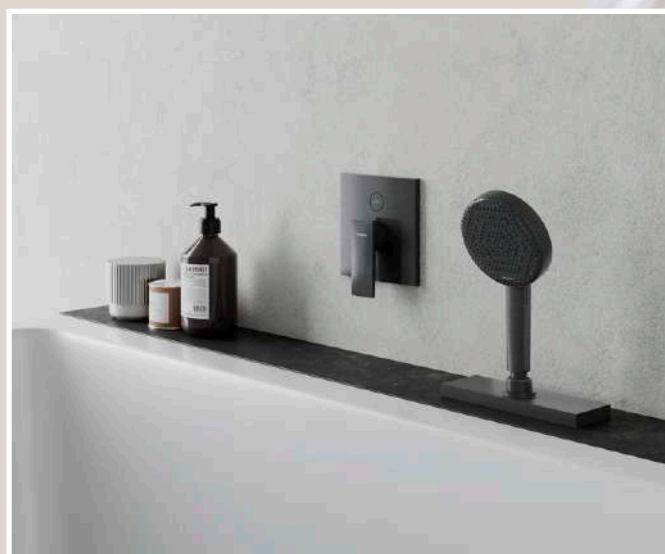

Metropol mixers are known for bold precision. With its geometric clarity, this high-quality hansgrohe range creates a perfect visual connection to all areas of the bathroom.

Right: The floor-standing Metropol mixer with its striking silhouette as it towers high beside the bath tub. The manual shower is hung up on the mixer's long shaft.

Below: Metropol design unit with Raindance Alive hand shower. The shower hose disappears into the rim for a minimalist look. Once here, the hansgrohe sBox enables it to be smoothly pulled out and retracted.