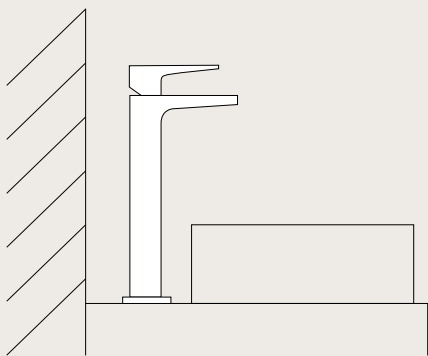

Installation types

Perfect for every wash basin

Freestanding: Tall mixer behind a countertop basin

Here a single-hole mixer stands tall behind a countertop basin – a graceful installation option that looks lovely.