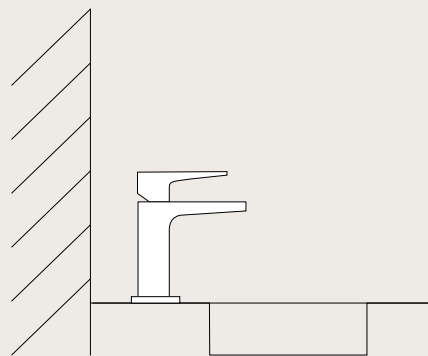

Freestanding: Mixer on wash basin with tap hole bench

Here a single-hole mixer is installed in the tap hole of a countertop basin – a traditional design that offers additional storage space.