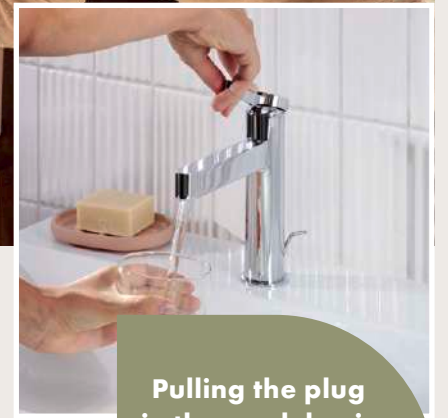

## Finishes

The soft curves and smooth Chrome finish on Neovis Q mixers create a design that is as inviting to the hand as it is to the eye.

**Pulling the plug in the wash basin:**  
The drain valve can be opened and closed using a pull rod or PushOpen technology.