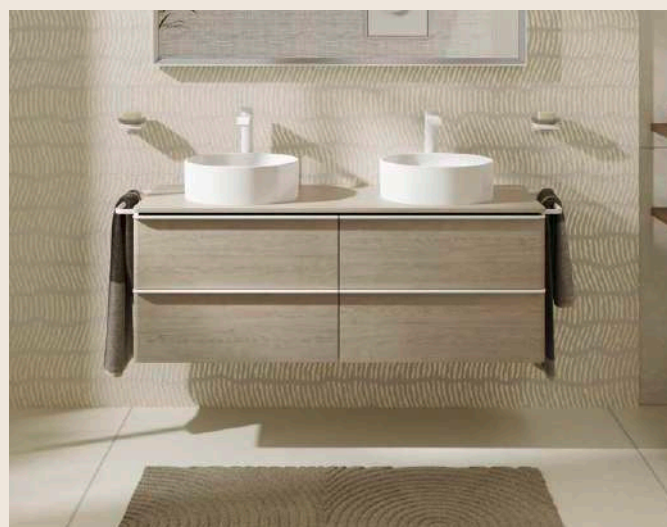

Vanity unit for consoles and countertop vanities