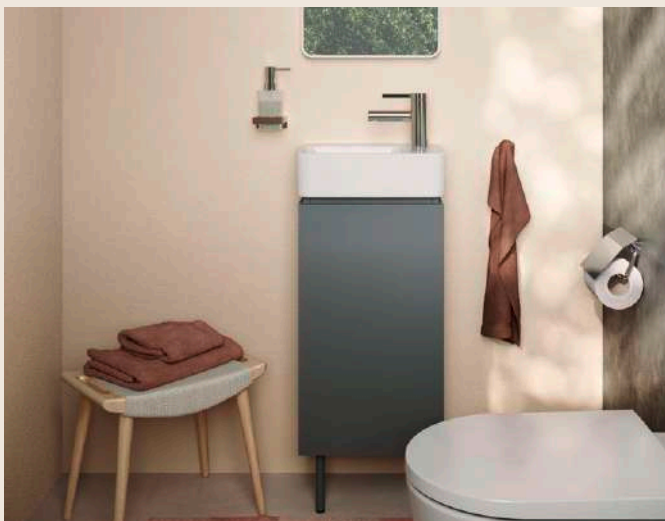

Vanity unit with one drawer and mid-height cabinet in Matt White