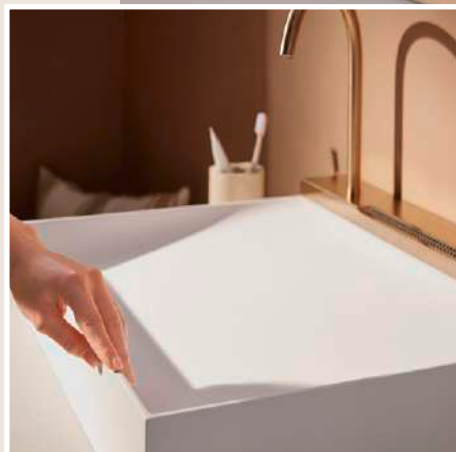

User comfort and safety

The AquaUnit is so innovative and safe to use: Avalegra is the first hansgrohe mixer at the washplace with a thermostat to protect against sudden temperature fluctuations. The temperature, water flow and spray mode can be conveniently controlled using two cylindrical handles. A preferred temperature can also be kept constant – for a nice start to the next pamper session.