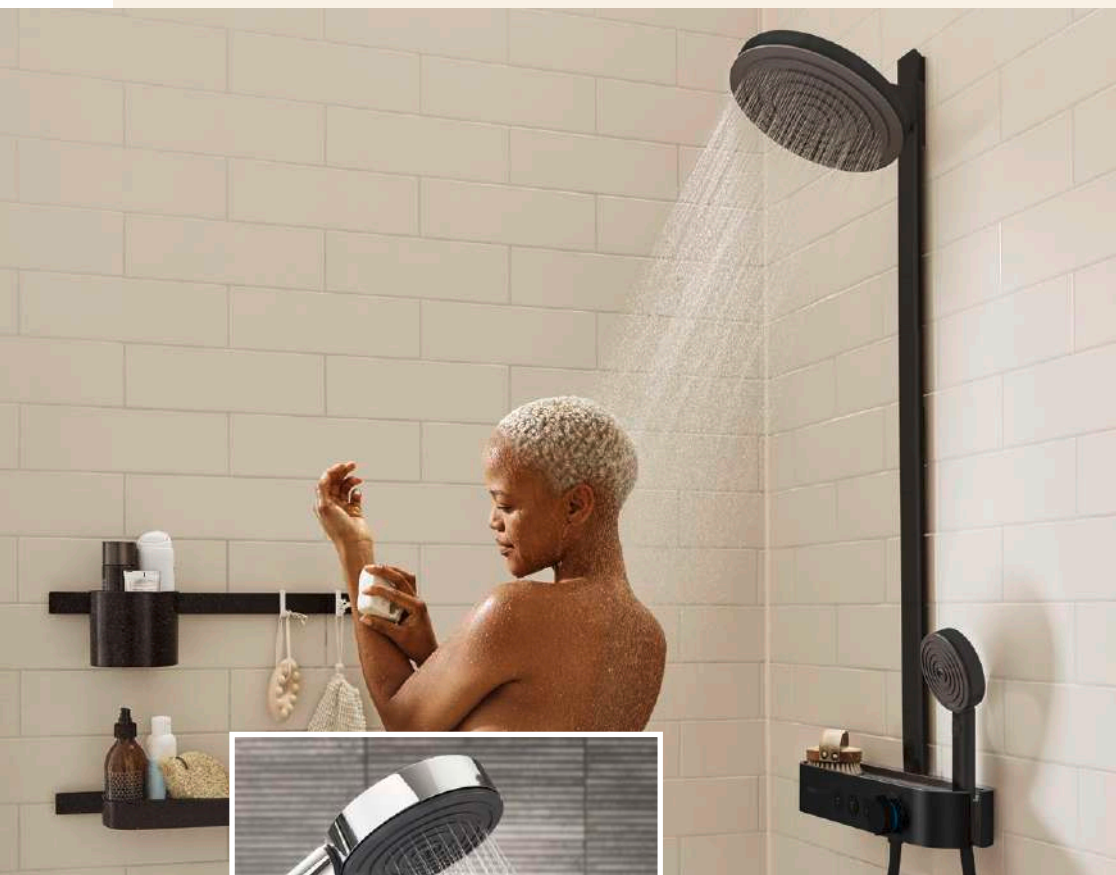

Pulsify

Two impressive designs

Round or square? With two designs (S and E), Pulsify transforms water into wellness – and the shower into our new favourite place with a unique design. No matter the model, microfine PowderRain droplets really do make us feel wonderfully well.

9 out of 10 customers agree: Pulsify EcoSmart delivers a **great shower experience – and saves 40% water.***

FastDrain. The efficient drainage function noticeably reduces annoying dripping.

Pulsify S

Moving design that leaves a lasting impression

Its modern, round design and timeless look turn Pulsify S into a real eye-catcher in the bathroom, offering a harmonious solution for the entire shower area with round overhead and hand showers, a cylindrical wallbar and Showerpipe. Pulsify S uses the thermostat's flat top as a storage shelf for toiletries – highly convenient.

Find out more about EcoSmart.

*Source: trnd consumer survey with 150 respondents in July 2022. Water saving compared with the hansgrohe average.