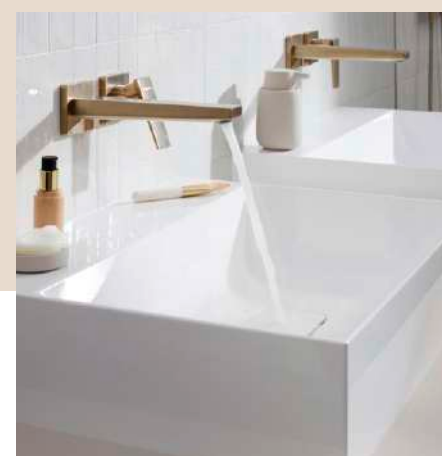

Top-class timeless style icons

Xevolos E wash basins have inner basins that offer a lot of freedom and make daily routines a pleasure. And the monolithic design with thin walls nevertheless provides plenty of space for bathroom items. High-quality details like the ceramic drain cap and the absence of an overflow hole highlight the elegant concept. The SmartClean glaze comes as standard here.