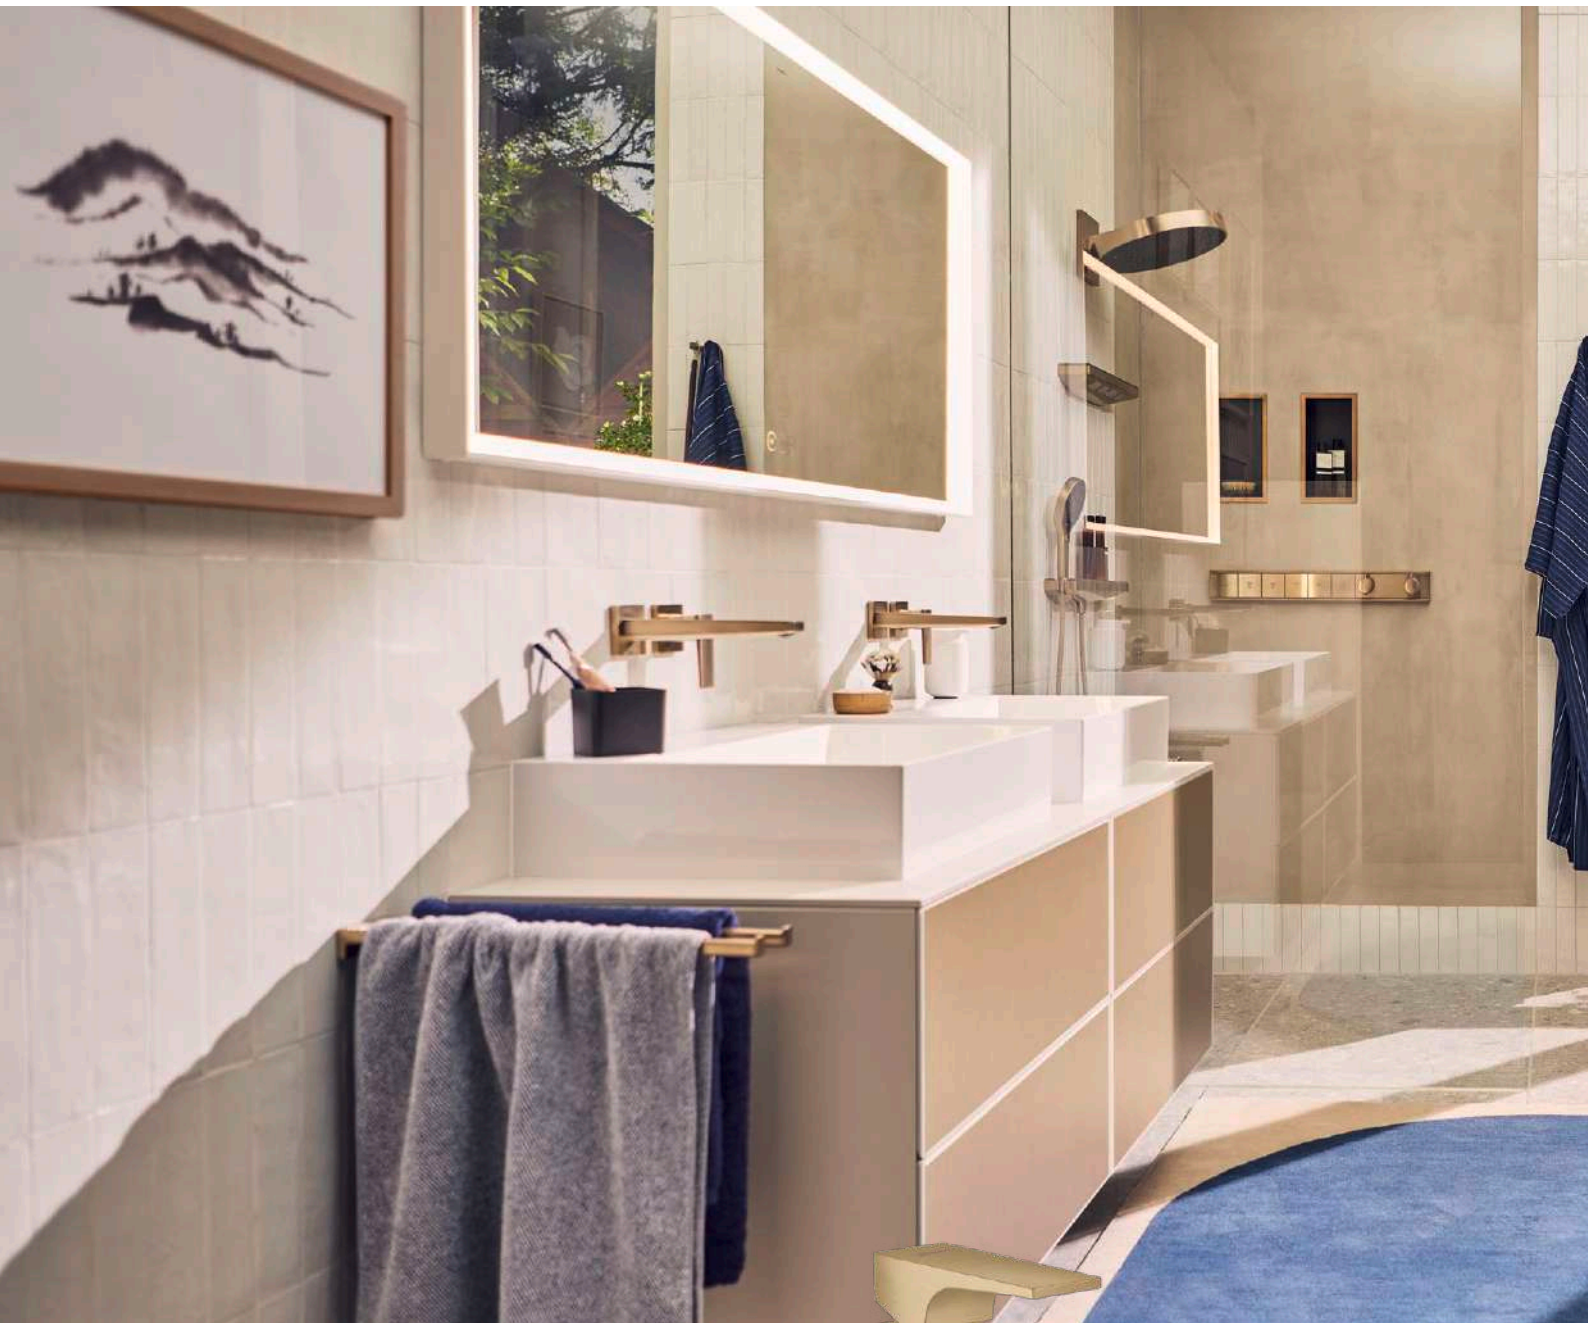

An impressive design statement

A linear look – either as a mixer for the guest toilet or for countertop vanities. Available in elegantly shimmering metallics or matt colours.