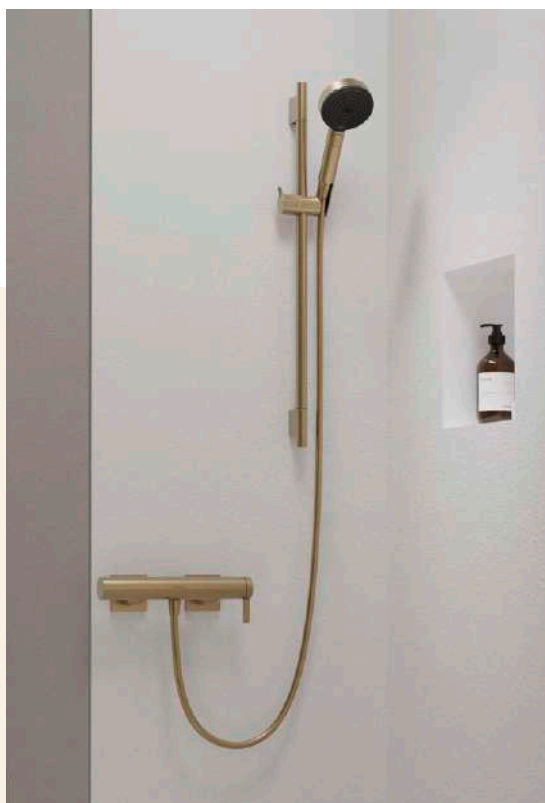

Exposed installation – who is it for?

People who want to modernise their shower the simple and unique way, but who don't want a full renovation. The comfort solutions are simply installed on existing water connections. The fixing dimensions are standard sizes to ensure all systems work in every bathroom. After all, even rental apartments deserve a refresh every once in a while, and Showerpipes can be quickly removed and replaced with shiny new ones.

Exposed installation:
quickly and easily
take the shower to
the next level

Showerpipe with overhead shower: the light renovation option

It's the quickest way to a large rain shower, as the Showerpipe comes pre-assembled and is installed on existing connections. This saves time, effort and money. When it comes to design and functionality, everything is perfectly coordinated. The elegant Raindance Alive Showerpipe consists of an overhead and hand shower with a fabric-like hose, ultra-flat thermostat and a bold, cubic riser pipe.

A shower set with shower mixer

When this stylish set-up is installed in the shower, it results in a low-cost refresh that takes no time at all to complete. The Pulsify shower set can be easily connected to the wall, and the Tecturis E single lever shower mixer to existing water connections. A design combination that can refine any bathroom. And an eco-friendly hansgrohe shower that can support a responsible lifestyle.