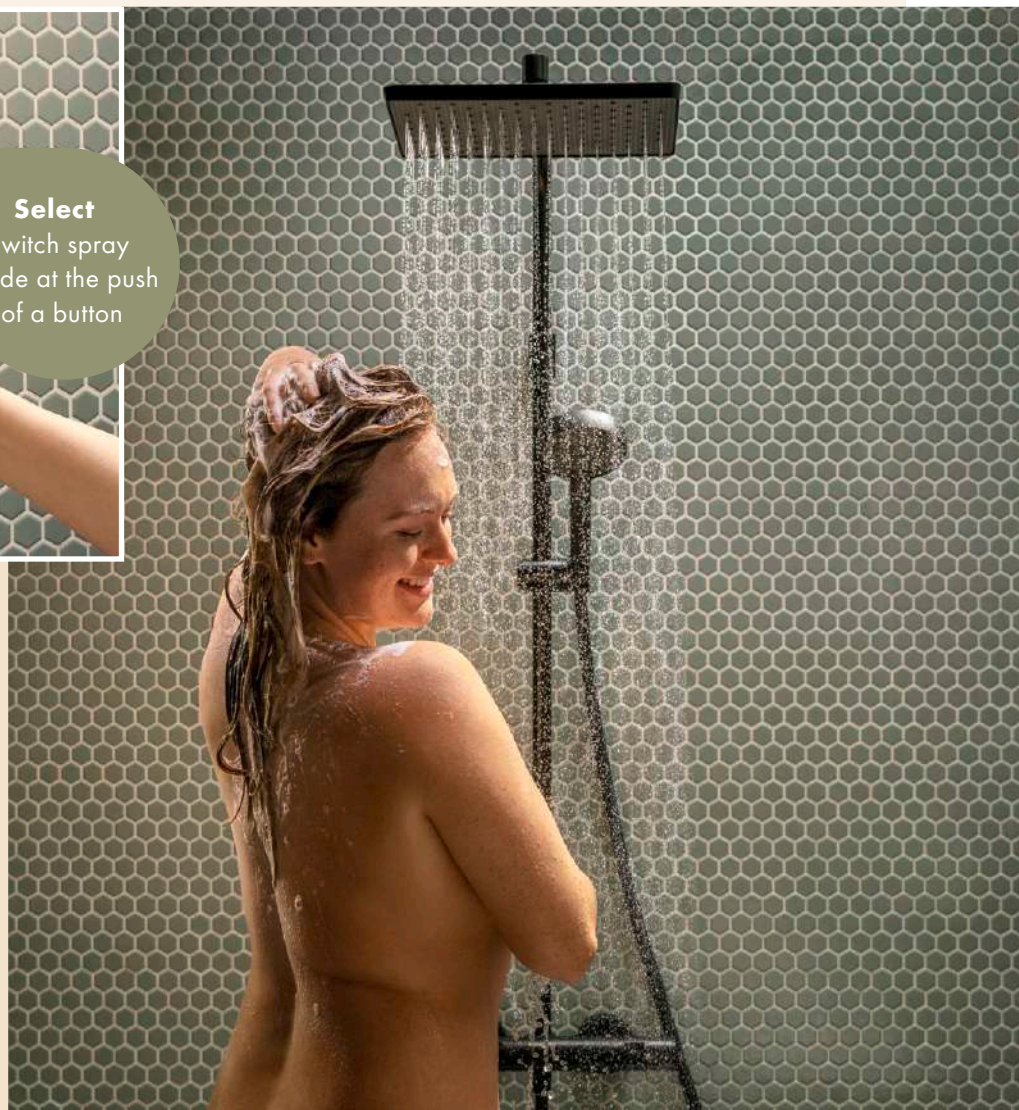

### Relaxation at the push of a button

The ergonomic hand shower comes with an intelligent hansgrohe Select button integrated into the spray disc – so simply and intuitively switch the spray mode at the push of a button.