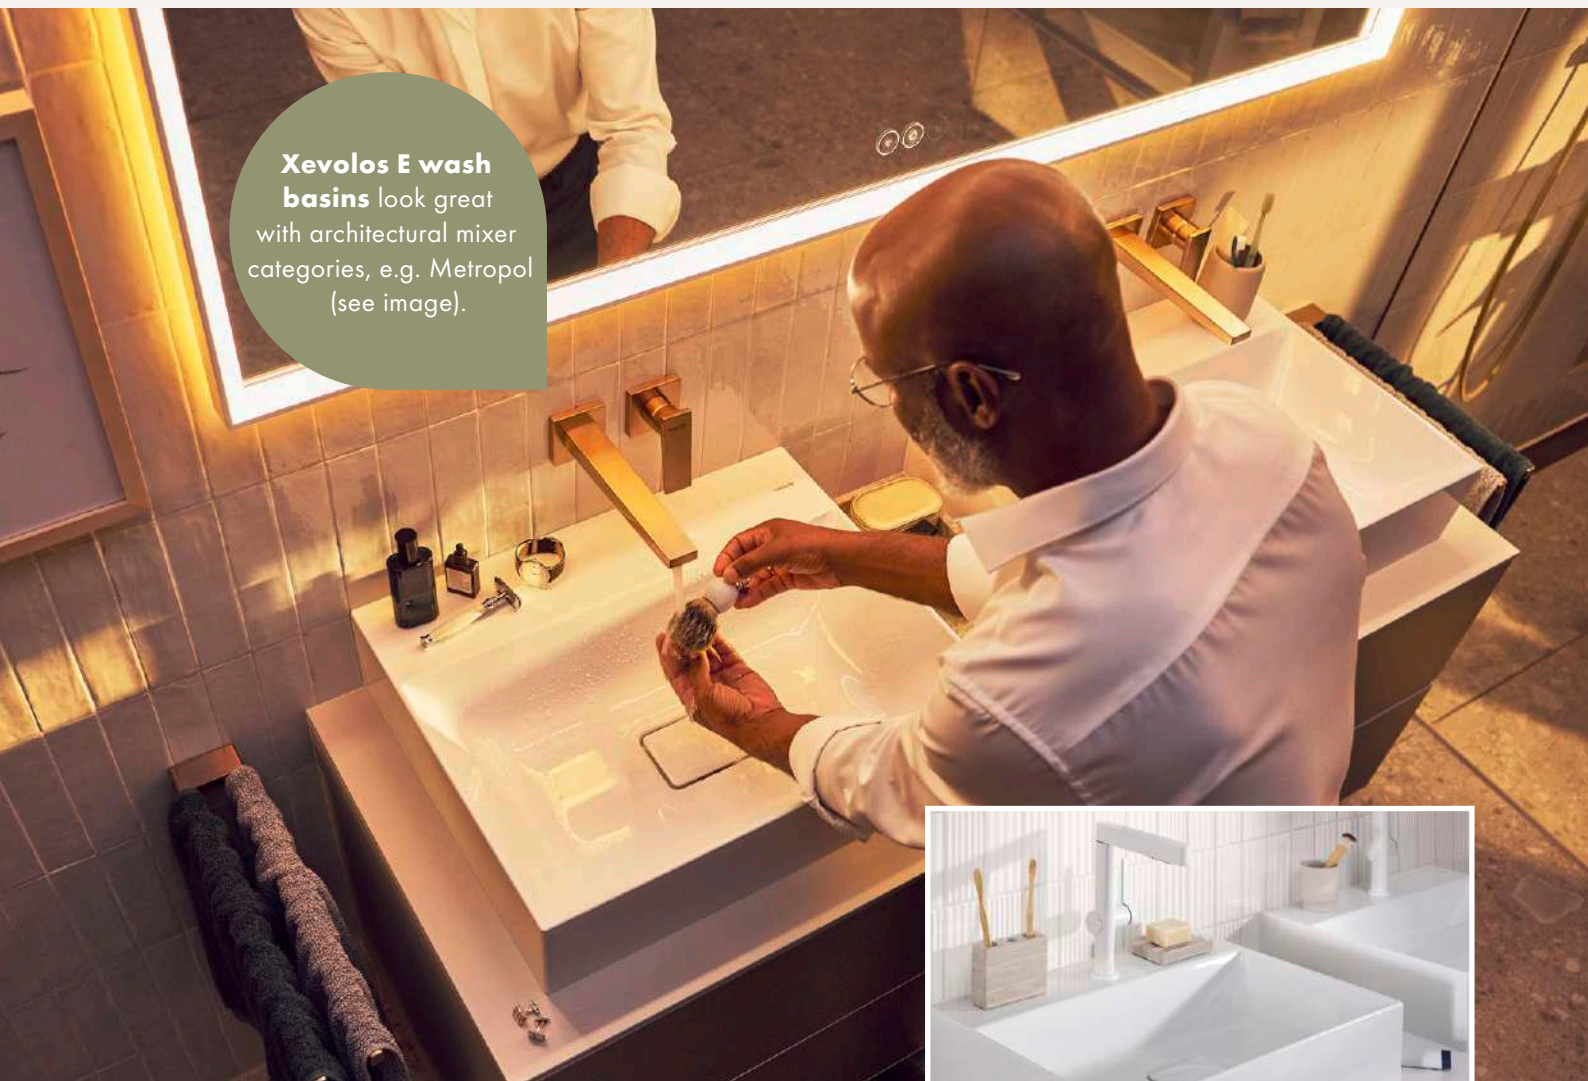

Xevolos E wash basins

The geometric Xevolos E portfolio of ceramics offers excellent solutions for sophisticated lifestyles and features high-end basins for all needs at the architectural washplace. We offer sizes from 360 to 1,200 mm and the option of one or two wash basins.

Xevolos E wash basins look great with architectural mixer categories, e.g. Metropol (see image).

Striking and linear, yet delicate. Depending on their size, Xevolos E wash basins are available with zero, one or two tap holes.