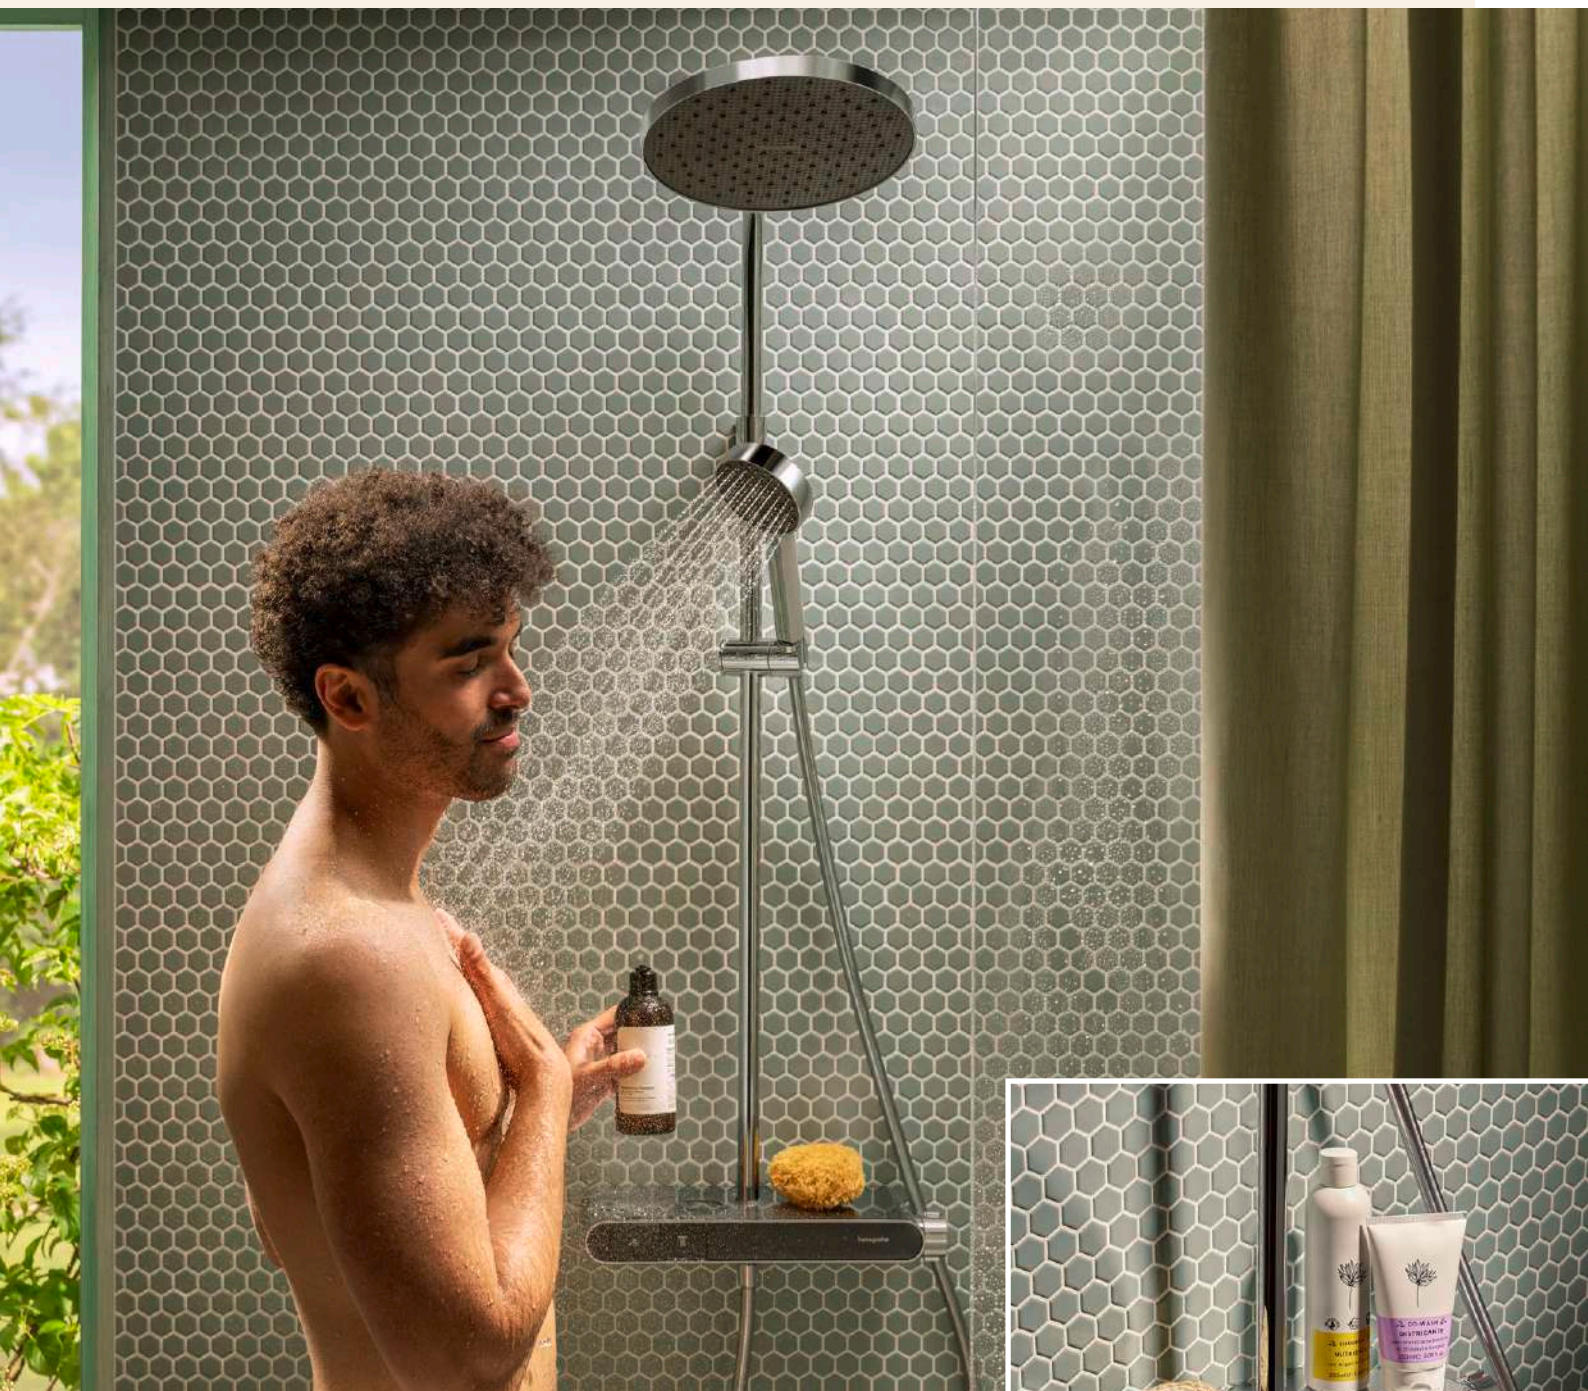

Style is not a matter of age or budget

Young people and families with children all love Activera. Because it keeps water consumption low. Because it fits in even the smallest of bathrooms and offers harmonious shower design at a great price.

A convenient system with shower toiletries within reach

The Activera Showerpipe combines the minimalist ShowerTablet Select and a large shelf. This latest generation of hansgrohe thermostats for exposed installation features the intuitive and safe Select buttons, SafetyStop and CoolContact.