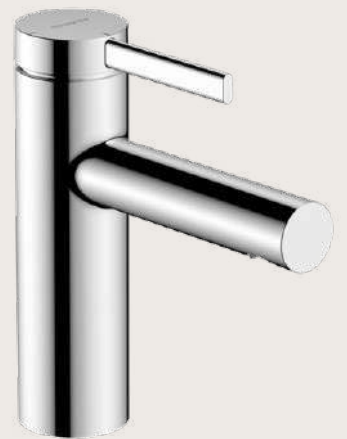

Zesis

The understated one – when life is loud, it takes design that whispers

With their calming presence, the Zesis S mixers turn the bathroom into a place of relaxation. Our all-rounder combines charming looks, an attractive price and economical technology.

Finishes

- Chrome
  000
- Matt Black
  670

A subtle yet effective detail: the aerator is perfectly integrated into the mixer spout – a game changer that creates a minimalist aesthetic.