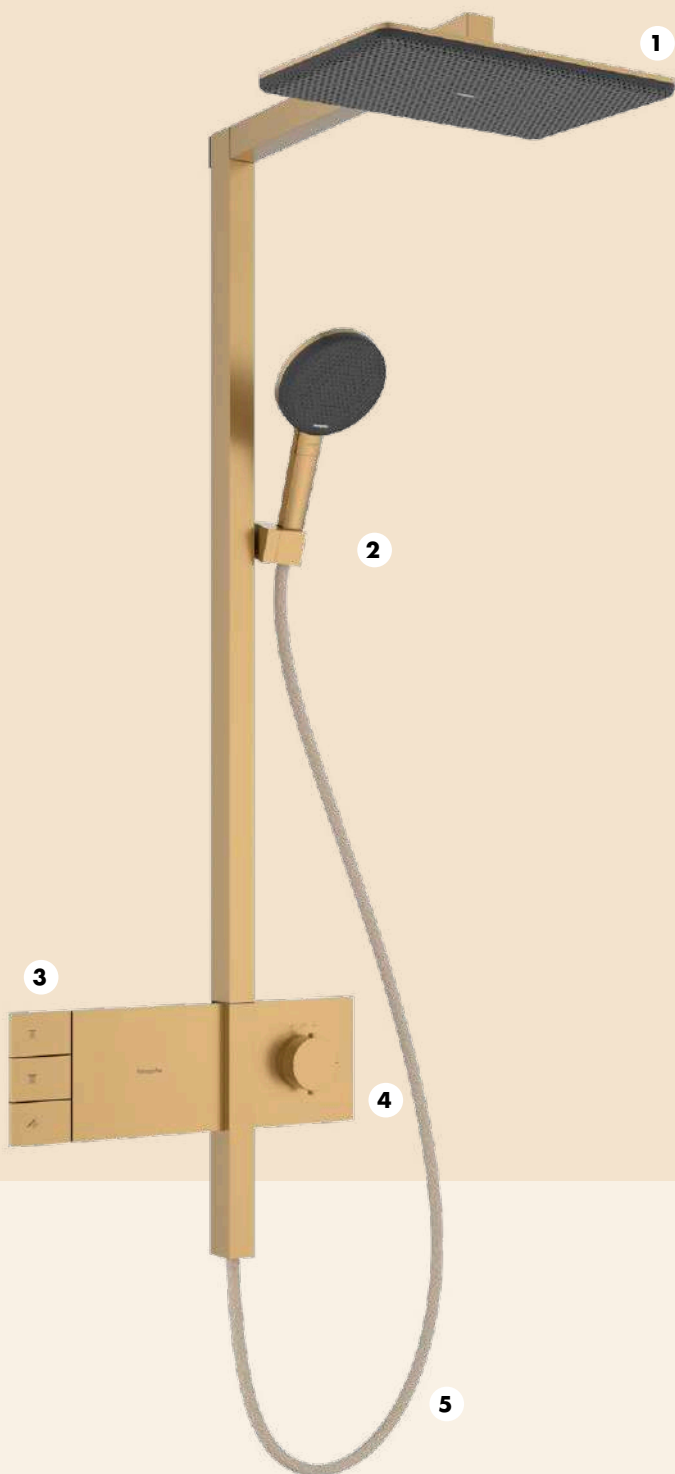

Raindance Alive exposed installation Showerpipe

Doesn't it look like a concealed installation? Our latest design highlight lies extremely flat against the wall for a minimalist look and maximum freedom of movement.

1 Large design overhead shower with the RainAir and PowderRain spray modes

The anodised aluminium cover gives it an elegant and understated look.

2 Convenient height adjustment

The hand shower's minimalist slider cube can be pushed to the required position with one hand.

3 Large Select buttons with clear symbols

The showers and spray modes can be intuitively controlled via the metal thermostat.

4 Ultra-flat exposed installation thermostat

The visibly scaled-back composition is a new design archetype.

5 Designflex shower hose

The braided yarn features different colours to give the hose its unique look and pleasant feel. The yarn is made of recycled PET plastic bottles.