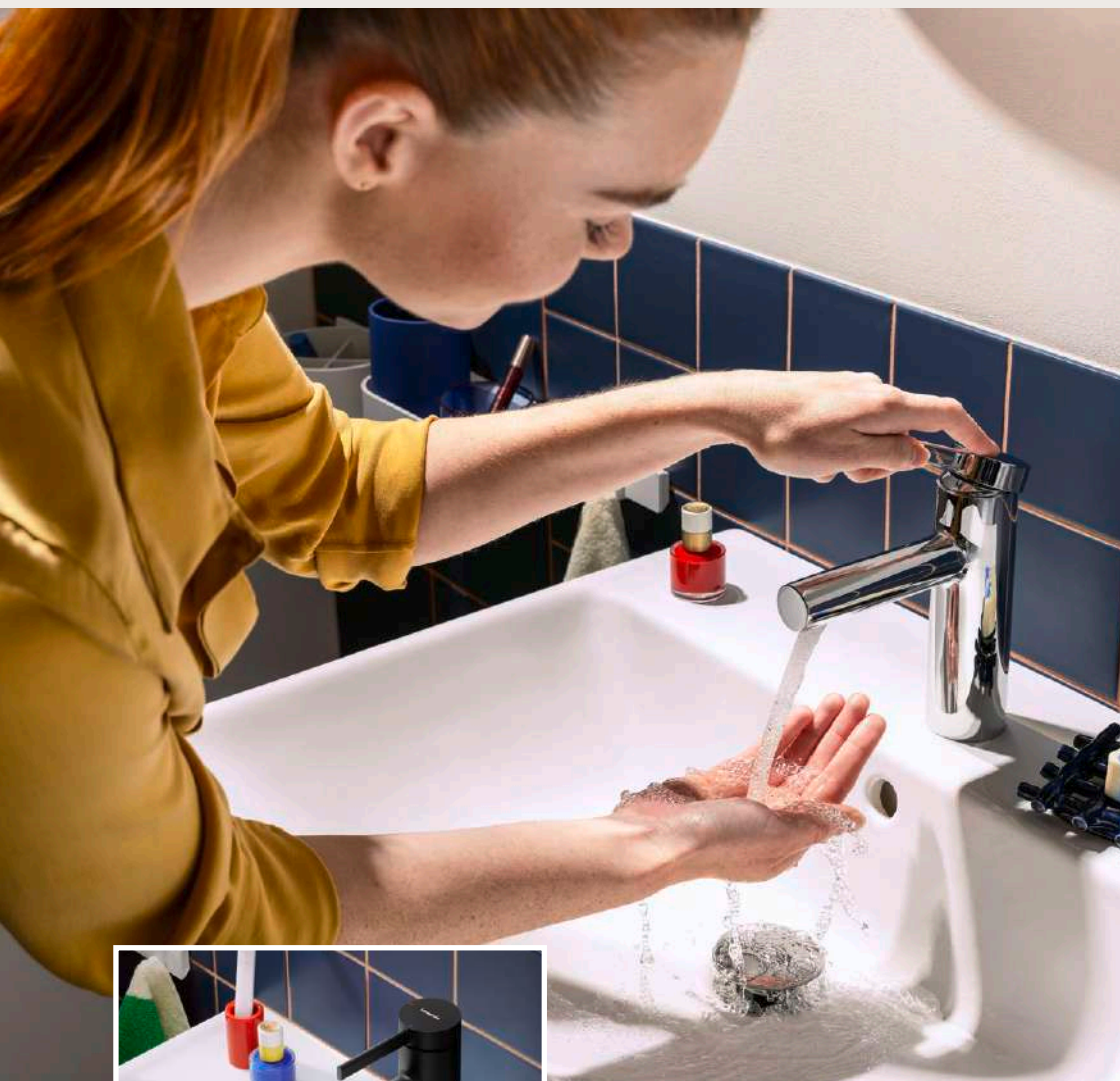

# Zesis

The understated one – when life is loud, it takes design that whispers

With their calming presence, the Zesis S mixers turn the bathroom into a place of relaxation. Our all-rounder combines charming looks, an attractive price and economical technology.