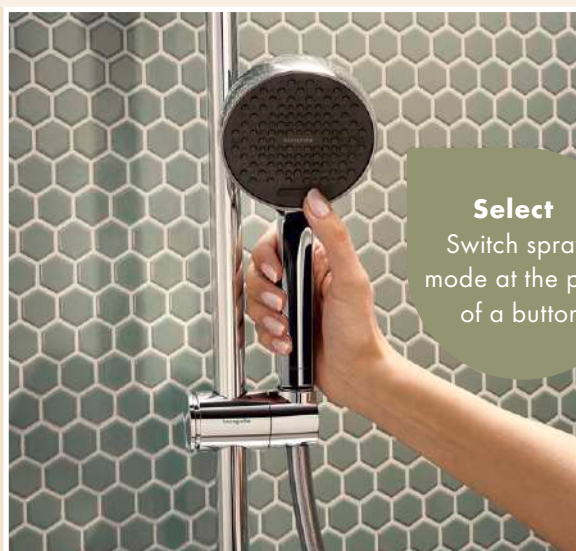

Activera

Showering for every body,
mind and moment

Activera Q

Activera S

A name that combines top shower attributes with low water consumption and makes comfort, joy and safety the priority. Activera maximises shower performance without increasing water consumption in a family- and budget-friendly product range.

Select

Switch spray
mode at the push
of a button

Relaxation at the push of a button

The ergonomic hand shower comes with an intelligent hansgrohe Select button integrated into the spray disc – so simply and intuitively switch the spray mode at the push of a button.