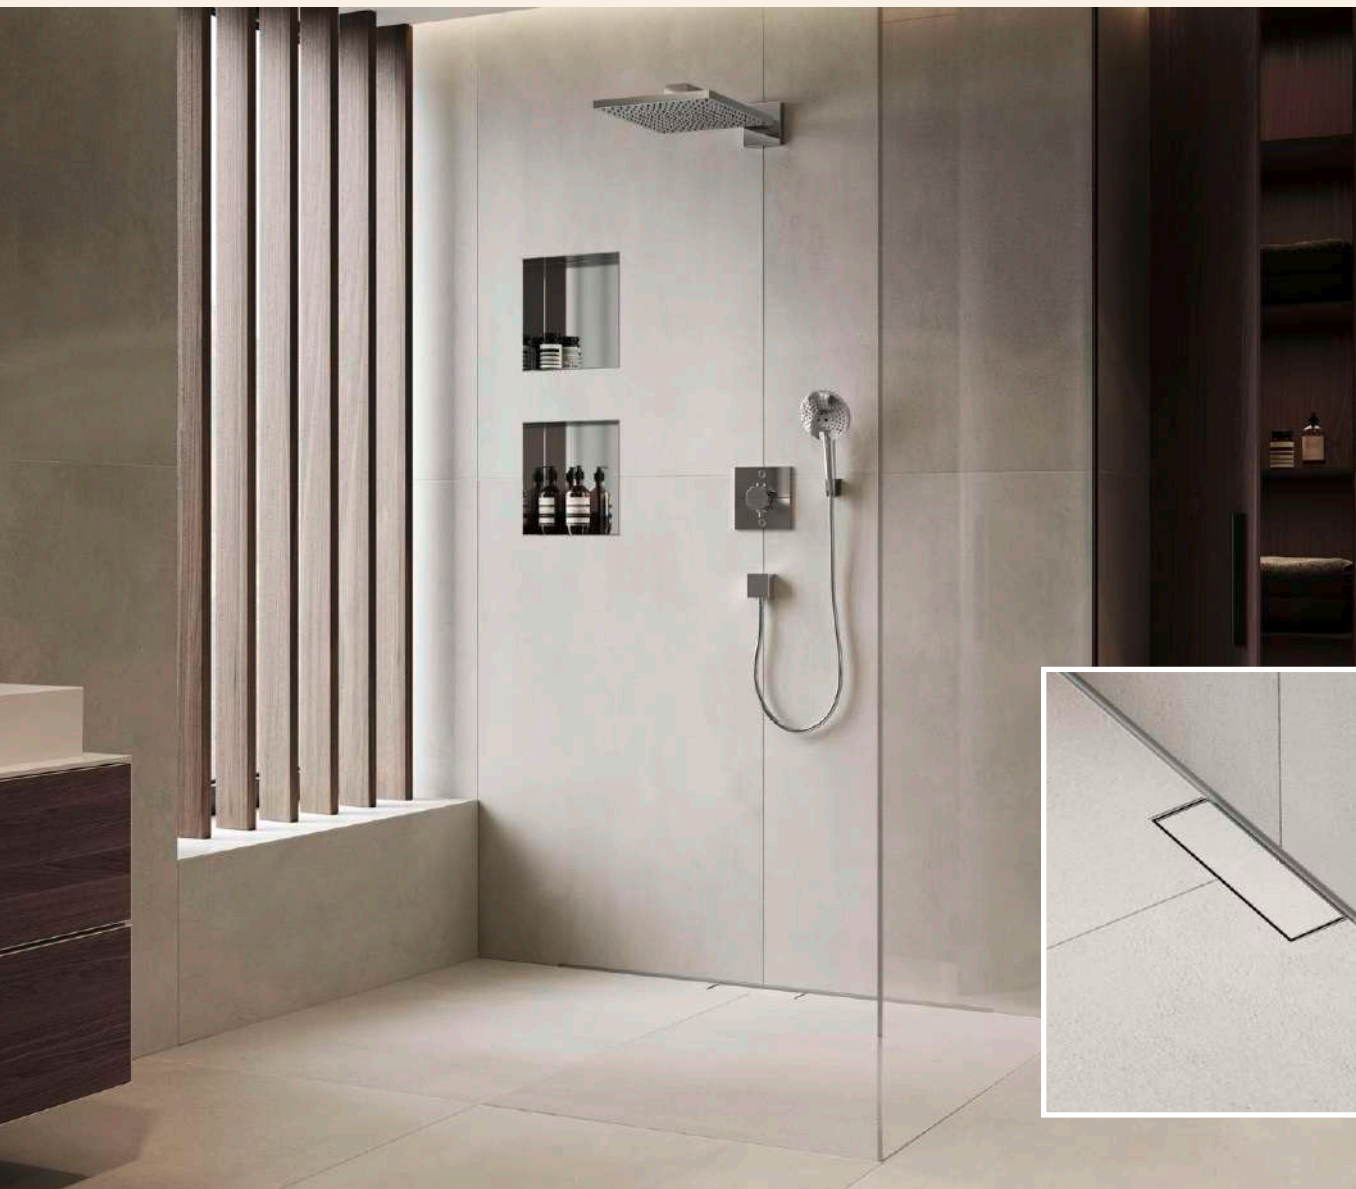

## Powerful design drains

The stylish finishing touches can be added to the walk-in shower with these drain systems, which are installed flush with the flooring for more comfort and a better look. Product ranges such as RainDrain Minimalistic and RainDrain Flex make used water subtly and efficiently disappear beneath the flooring. We offer a wide choice, different lengths up to 160 cm and models that can be shortened. Only high-quality siphon and drain technology will do when it comes to safe drainage that stands the test of time. hansgrohe quality sets a standard that can be relied on fully.