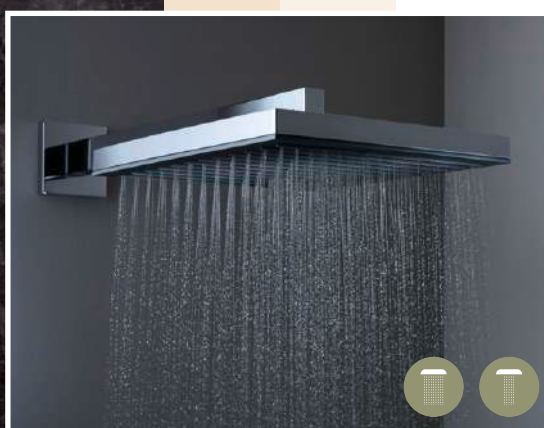

Pulsify E

Bold cubic design

The Pulsify E's square look emphasises its unique style and gives the bathroom a masculine touch. The clear design shapes the entire series down to the smallest details, from the minimalist manual shower to the XXL overhead shower. This is indulgent showering in its purest form.