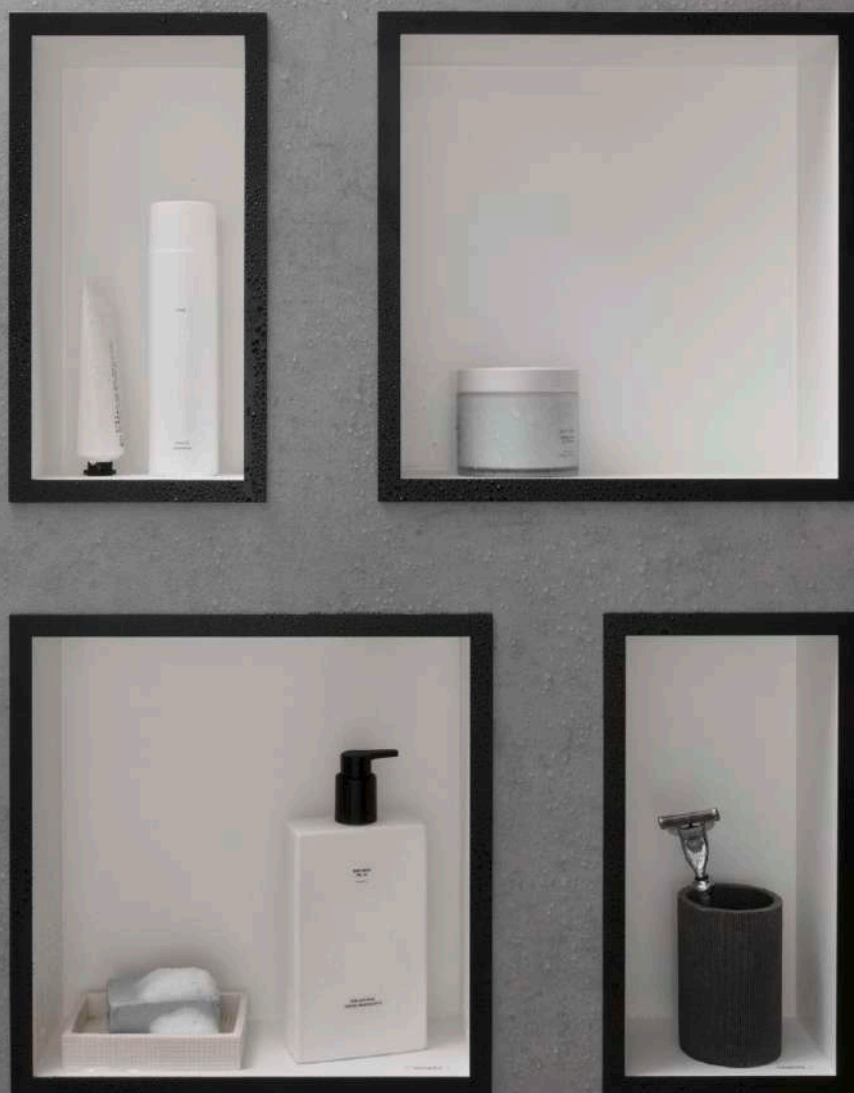

XtraStoris

Wall niches for stylish storage

Design fans who want practical and high-quality storage options for their bathroom items appreciate XtraStoris, as the integrated storage solution creates more room to move and keeps the bathroom tidy. The waterproof system also uses the free space on the wall in the most tasteful way possible. The body and frame can be chosen in the bathroom's colours to match other hansgrohe shower products or in different finishes to contrast with them.

Beautifully water-tight thanks to a waterproof installation set and seal liner