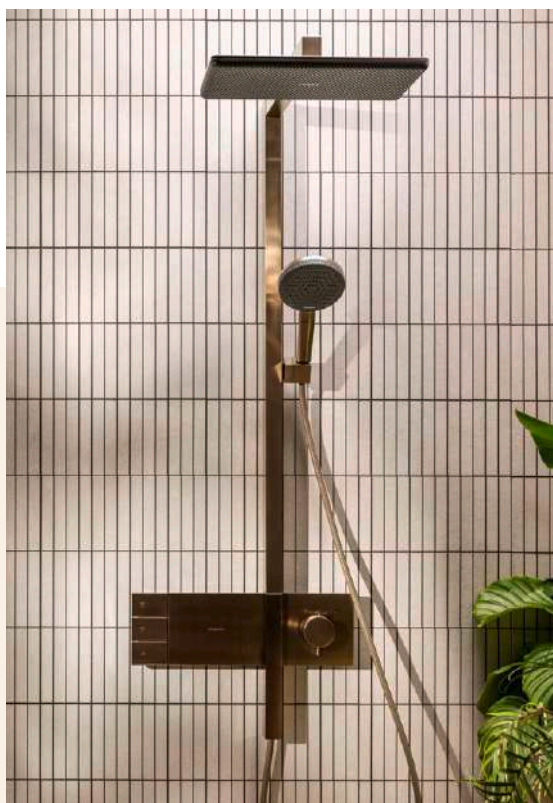

Exposed installation – who is it for?

People who want to modernise their shower the simple and unique way, but who don't want a full renovation. The comfort solutions are simply installed on existing water connections. The fixing dimensions are standard sizes to ensure all systems work in every bathroom. After all, even rental apartments deserve a refresh every once in a while, and Showerpipes can be quickly removed and replaced with shiny new ones.

Exposed installation:
quickly and easily
take the shower to
the next level

Showerpipe with overhead shower: the light renovation option

It's the quickest way to a large rain shower, as the Showerpipe comes pre-assembled and is installed on existing connections. This saves time, effort and money. When it comes to design and functionality, everything is perfectly coordinated. The elegant Raindance Alive Showerpipe consists of an overhead and hand shower with a fabric-like hose, ultra-flat thermostat and a bold, cubic riser pipe.

A shower set with shower mixer

When this stylish set-up is installed in the shower, it results in a low-cost refresh that takes no time at all to complete. The Pulsify shower set can be easily connected to the wall, and the Tecturis E single lever shower mixer to existing water connections. A design combination that can refine any bathroom. And an eco-friendly hansgrohe shower that can support a responsible lifestyle.