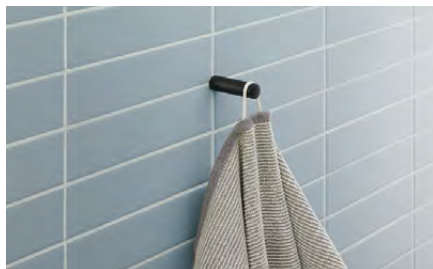

Towel hook ● #0099041000 ● #0099044600