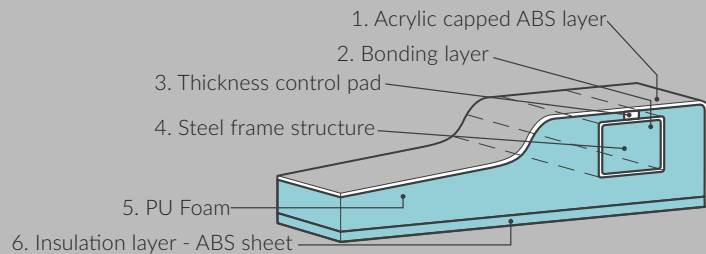

Shower trays

ZAMORI

■ LIFETIME ■

GUARANTEE*

Flexible installation

Option 1

Placed flat on the floor

The thin Zamori trays are only 35mm high which gives a modern, minimalist appearance to even the simplest and most cost effective installation method.

Option 2

Level to the floor

The low 35mm height allows the tray to be sunk into the floor so that the upper surface is level with the floor. The framed rim still allows good water retention to avoid water escape.

Option 3

Raised above the floor

Zamori offers optional adjustable legs and panel sets for raising the tray 100mm above the floor. The packs include removable acrylic side panels to match the shower tray. These are held in place by magnetic clips to ensure maintenance is easy.

Reinforced trays

All our trays are manufactured from Acrylic sheet and incorporate our patented steel reinforcing frame. This is formed to be the exact shape of each tray and ensures rigidity for a lifetime of use. The trays are flat on the under-surface; this makes installation and levelling very easy.

Anti-bacterial

All Zamori shower trays are impregnated with an anti-bacterial zeomic agent.

One of the amazing qualities of silver is that it has inherent anti-microbial properties - Zamori has added the silver-based anti-bacterial additive Zeomic into the manufacturing process. The anti-microbial qualities protect against harmful bacteria and suppresses mould growth.

1) The silver ions from Zeomic impregnate the microbe surface and are then absorbed by the cells through active transfer.
2) The silver ions react with several metabolic enzymes within the metabolic system of the microbes.
3) The activity of these enzymes is hindered and the growth of microbes is inhibited.

Anti-slip

Zamori anti-slip is simply the finest available.

Our anti-slip trays comply with DIN51097 class C - the highest anti-slip rating.

We are the only manufacturer to thermo bond the Swiss Grip Antislip onto the tray with a curing process - to ensure better performance for a cleaner and longer lasting surface.

DIN51097 class C anti-slip ramp test.