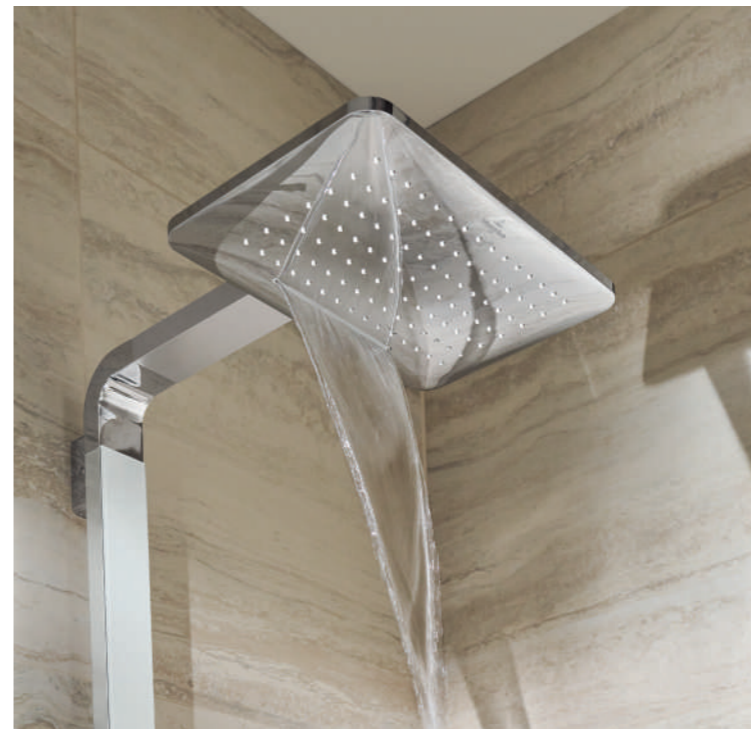

RAIL SETS

Infinity shower 4-function hand shower
TVS110001000XX

Infinity shower rail set with shelf
TVS110002000XX

Infinity shower rail set
TVS110003000XX

VERVE SHOWERS

For those who appreciate precision and presence. The Verve Shower's award-winning design pairs clean geometry with exceptional performance, bringing a refined feel to your bathroom.

Brushed Nickel Matt — 64

Chrome — 61

Brushed Gold — 76

Matt Black — K5

Whisper Flow

Cool Tap

Easy Clean

Easy Switch