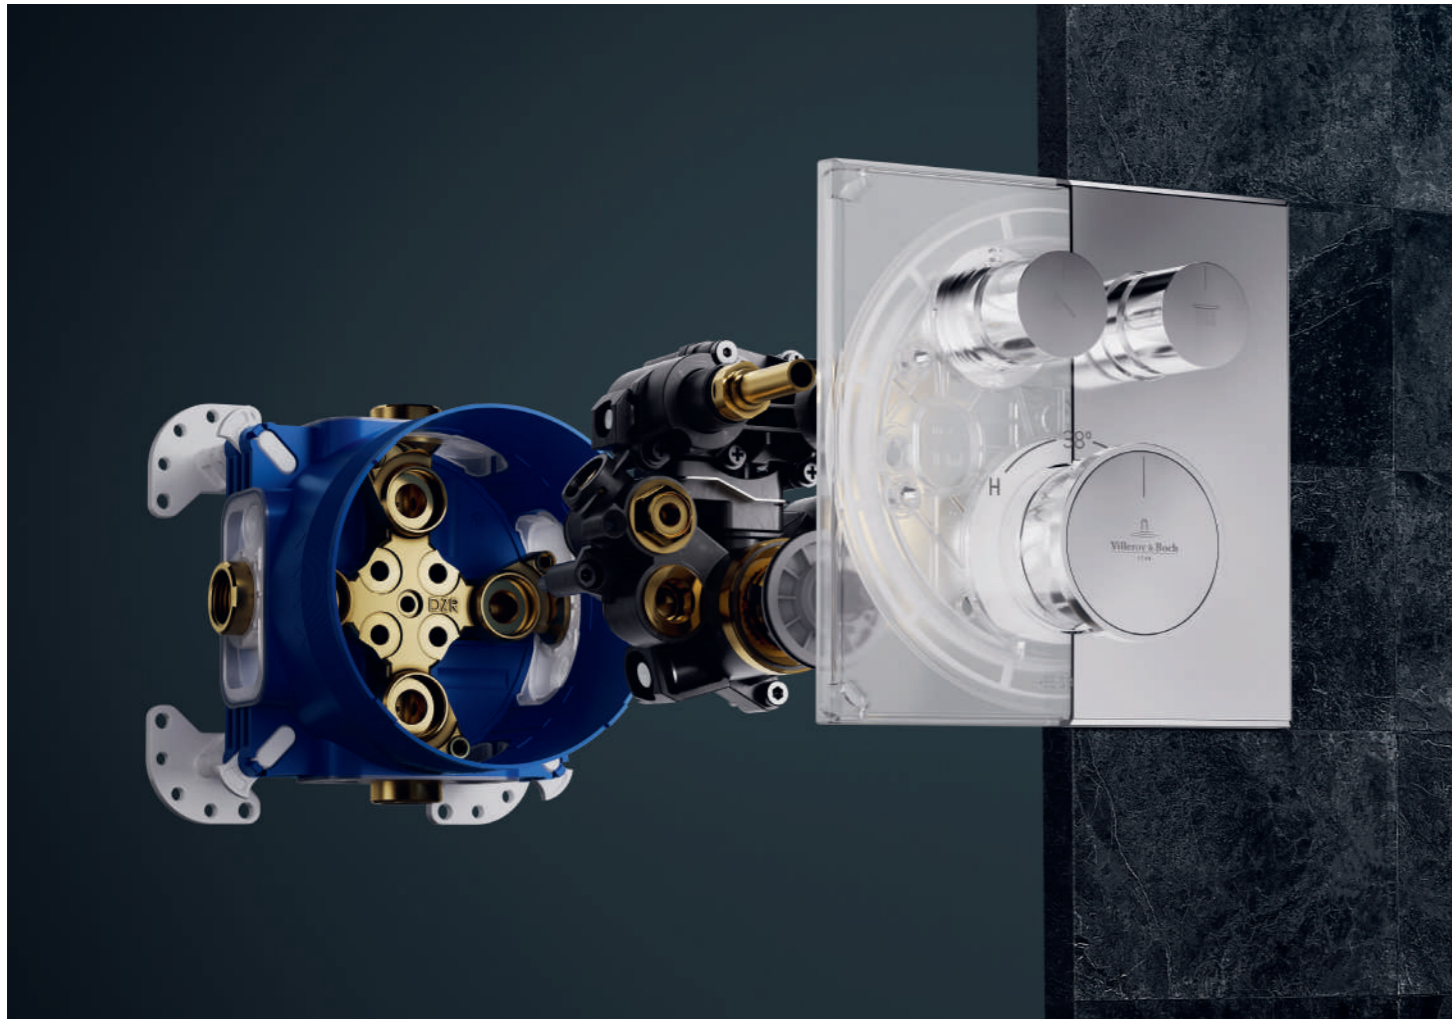

EASY-BOX

Easy-Box is designed to make installation faster and simpler than ever. With its adaptable base, innovative Fast-Fix technology, and secure, standard-compliant sealing, it's the perfect built-in solution for any installation scenario.

At the heart of every product we create is one goal: to make everyday life easier. Our Fast-Fix system delivers exactly that – a smooth, flexible, and hassle-free installation process. Whether mounted inside, on, or in front of the wall, the Easy-Box adapts perfectly to your needs.