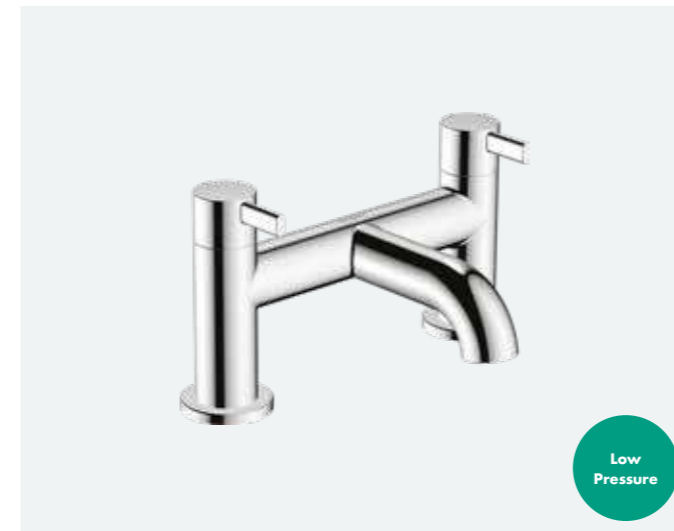

Zesis S 2-hole rim mounted bath mixer

Minimum pressure: 0.2 bar

● CHR	74423000	£259
● MB	74423670	£324