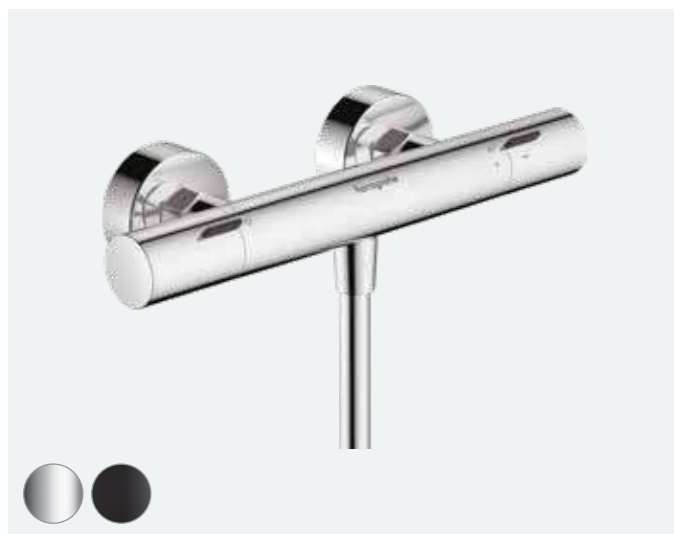

Exposed shower valves

EcoStat Fine
thermostatic shower mixer

Minimum pressure: 1 bar

● CHR	13324000	£219	● MB	13324670	£274