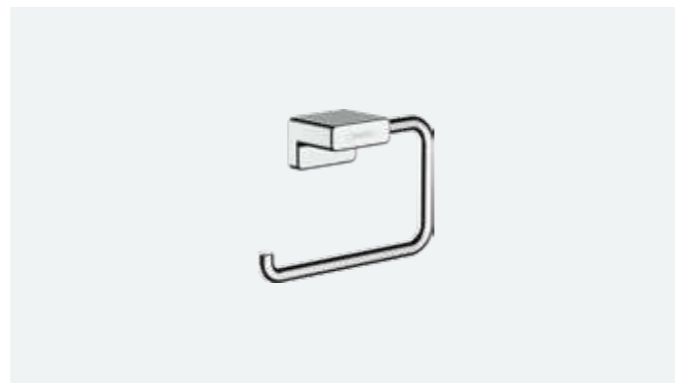

AddStoris roll holder with cover

CHR	41753000	£75	MB	41753670	£105
BBR	41753140	£113	MW	41753700	£105
BBC	41753340	£113	PGO	41753990	£113

AddStoris roll holder without cover

CHR	41771000	£53	MB	41771670	£74
BBR	41771140	£80	MW	41771700	£74
BBC	41771340	£80	PGO	41771990	£80

AddStoris bath towel rail

CHR	41747000	£76	MB	41747670	£106
BBR	41747140	£114	MW	41747700	£106
BBC	41747340	£114	PGO	41747990	£114

AddStoris double bath towel rail

CHR	41743000	£100	MB	41743670	£140
BBR	41743140	£150	MW	41743700	£140
BBC	41743340	£150	PGO	41743990	£150

AddStoris roll holder with shelf

CHR	41772000	£64	MB	41772670	£90
BBR	41772140	£96	MW	41772700	£90
BBC	41772340	£96	PGO	41772990	£96

AddStoris double roll holder

CHR	41748000	£48	MB	41748670	£67
BBR	41748140	£72	MW	41748700	£67
BBC	41748340	£72	PGO	41748990	£72

AddStoris shaving mirror

CHR	41791000	£112	MB	41791670	£157
BBR	41791140	£238	MW	41791700	£157
BBC	41791340	£238	PGO	41791990	£238

AddStoris pedal bin

CHR	41775000	£74	MB	41775670	£104
BBR	41775140	£96	MW	41775700	£104
BBC	41775340	£96			

AddStoris towel ring

CHR	41754000	£48	MB	41754670	£67
BBR	41754140	£72	MW	41754700	£67
BBC	41754340	£72	PGO	41754990	£72

AddStoris towel holder twin-handle

CHR	41770000	£76	MB	41770670	£106
BBR	41770140	£114	MW	41770700	£106
BBC	41770340	£114	PGO	41770990	£114

AddStoris toilet brush holder wall-mounted

CHR	41752000	£66	MB	41752670	£92
BBR	41752140	£99	MW	41752700	£92
BBC	41752340	£99	PGO	41752990	£99