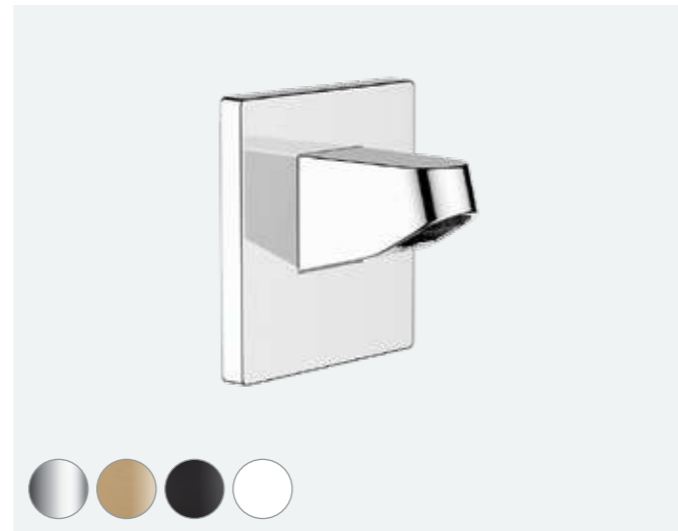

● CHR	24132000	£117	● MB	24132670	£164
● BBR	24132140	£169	○ MW	24132700	£164

**Pulsify wall connector  
for overhead shower 105**

● CHR	24139000	£71	● MB	24139670	£99
● BBR	24139140	£107	○ MW	24139700	£99