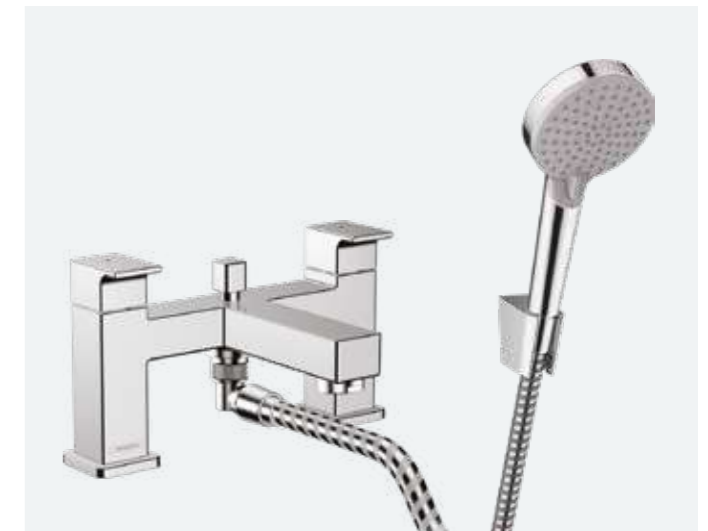

Minimum pressure: 1 bar

● CHR	71569000	£145
● MB	71569670	£203

**Vernis Shape 2-hole rim mounted  
bath mixer**

Minimum pressure: 0.2 bar

● CHR	71452000	£234
● MB	71452670	£328

**Vernis Shape 2-hole rim mounted bath mixer with  
diverter valve and Vernis Blend hand shower Vario**