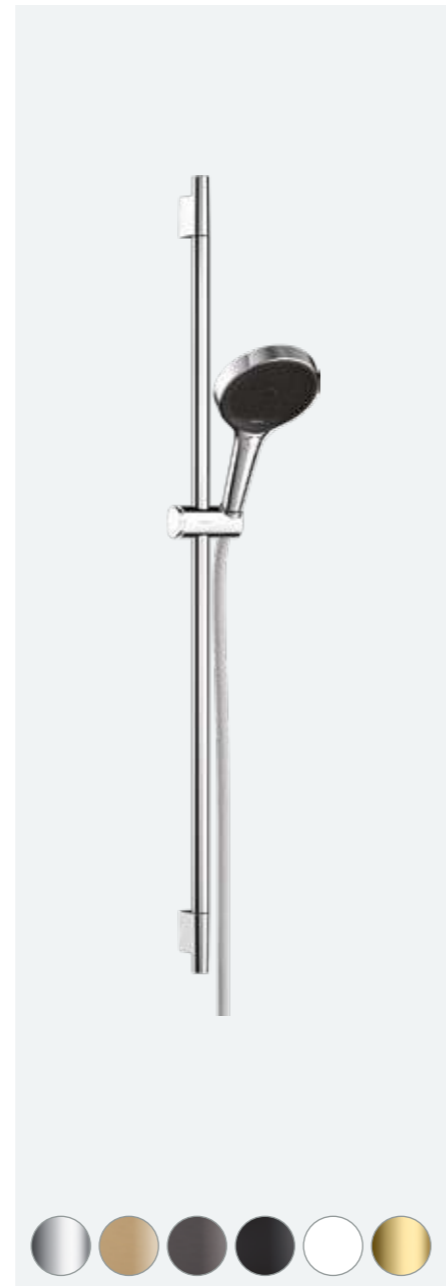

## Rainfinity slide rail kit

**Rainfinity 130 3jet with shower rail S Puro 90cm, push slider and Designflex textile shower hose**

Minimum pressure: 1.1 bar

CHR	28743000	£345
BBR	28743140	£518
BBC	28743340	£518
MB	28743670	£449
MW	28743700	£449
PGO	28743990	£518