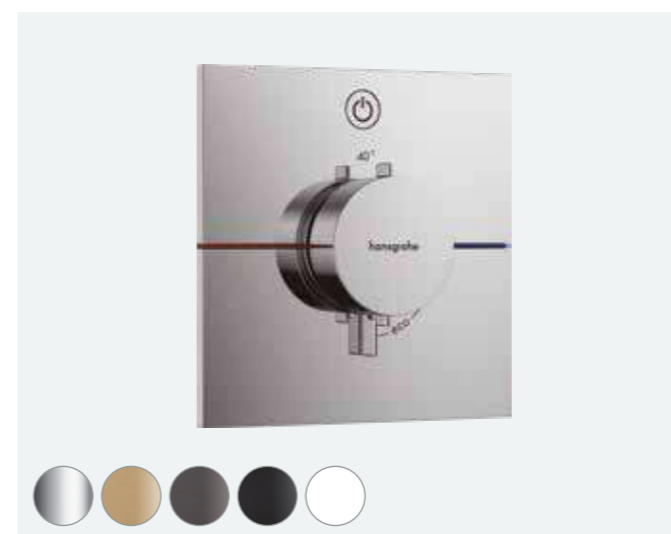

ShowerSelect Comfort E
thermostat concealed valve for 1 outlet

Minimum pressure: 1 bar

CHR	33714000	£541	MB	33714670	£757
BBR	33714140	£811	MW	33714700	£757
BBC	33714340	£811	PGO	33714990	£811

Minimum pressure: 1 bar

CHR	33712000	£541	MB	33712670	£757
BBR	33712140	£811	MW	33712700	£757
BBC	33712340	£811	PGO	33712990	£811

Minimum pressure: 1 bar

CHR	33710000	£541	MB	33710670	£757
BBR	33710140	£811	MW	33710700	£757
BBC	33710340	£811	PGO	33710990	£811

These valves are suitable for 1 outlet installations