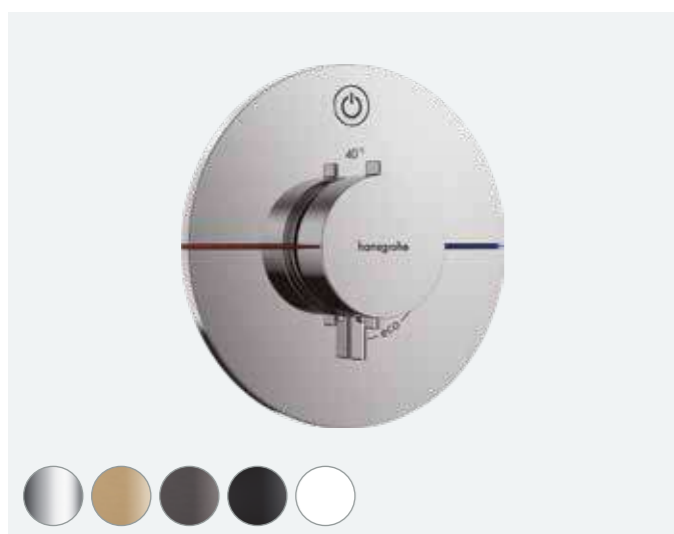

Minimum pressure: 1 bar

CHR	33714000	£541	MB	33714670	£757
BBR	33714140	£811	MW	33714700	£757
BBC	33714340	£811	PGO	33714990	£811

Minimum pressure: 1 bar

CHR	33712000	£541	MB	33712670	£757
BBR	33712140	£811	MW	33712700	£757
BBC	33712340	£811	PGO	33712990	£811

Minimum pressure: 1 bar

CHR	33710000	£541	MB	33710670	£757
BBR	33710140	£811	MW	33710700	£757
BBC	33710340	£811	PGO	33710990	£811

These valves are suitable for 1 outlet installations

ShowerSelect Comfort S
thermostat concealed valve for 1 outlet