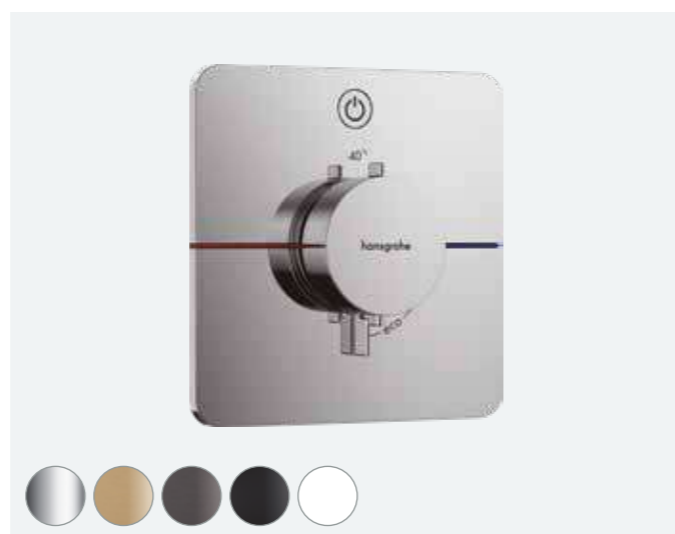

ShowerSelect Comfort Q
thermostat concealed valve for 1 outlet

Minimum pressure: 1 bar

CHR	33714000	£541	MB	33714670	£757
BBR	33714140	£811	MW	33714700	£757
BBC	33714340	£811	PGO	33714990	£811

Minimum pressure: 1 bar

CHR	33712000	£541	MB	33712670	£757
BBR	33712140	£811	MW	33712700	£757
BBC	33712340	£811	PGO	33712990	£811

Minimum pressure: 1 bar

CHR	33710000	£541	MB	33710670	£757
BBR	33710140	£811	MW	33710700	£757
BBC	33710340	£811	PGO	33710990	£811

These valves are suitable for 1 outlet installations