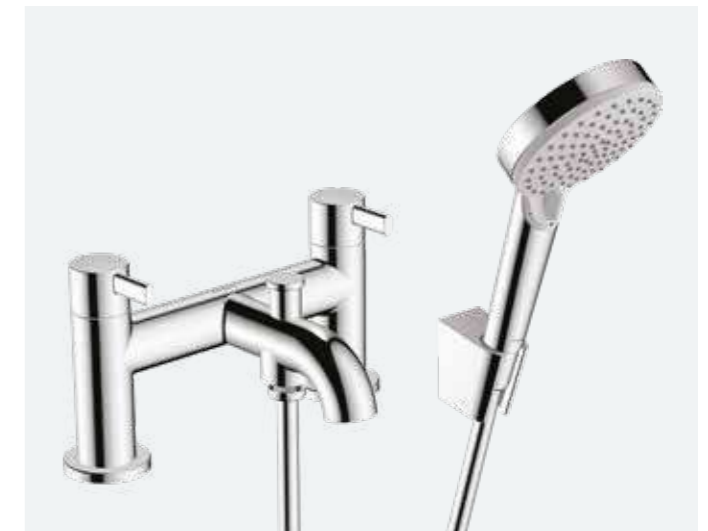

Minimum pressure: 1 bar

● CHR	74724000	£140
● MB	74724670	£176

**Zesis S 2-hole rim mounted bath mixer**

Minimum pressure: 0.2 bar

● CHR	74423000	£259
● MB	74423670	£324

**Zesis S 2-hole rim mounted bath mixer with diverter valve and Vernis Blend hand shower Vario**