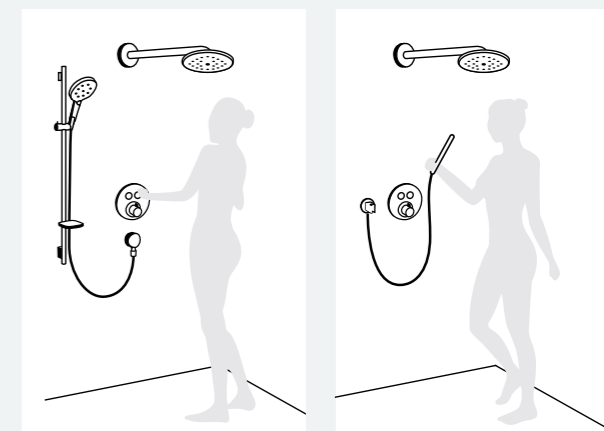

Minimum pressure: 1 bar

CHR	33711000	£607	MB	33711670	£850
BBR	33711140	£910	MW	33711700	£850
BBC	33711340	£910	PGO	33711990	£910

These valves are suitable for 2 outlet installations

Overhead shower with hand shower on slide rail