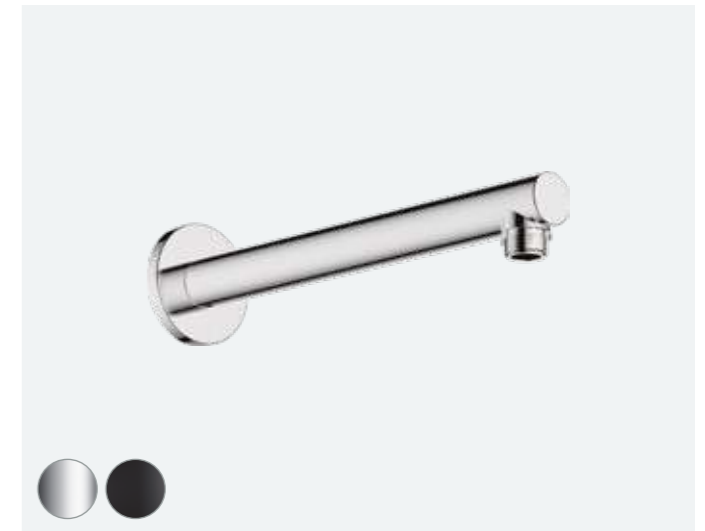

**Vernis Blend
shower arm 24cm**

● CHR	27809000	£72	● MB	27809670	£101

Additional products and finishes are available - if you don't see the specific item you require, please speak to a sale assistant for further information.