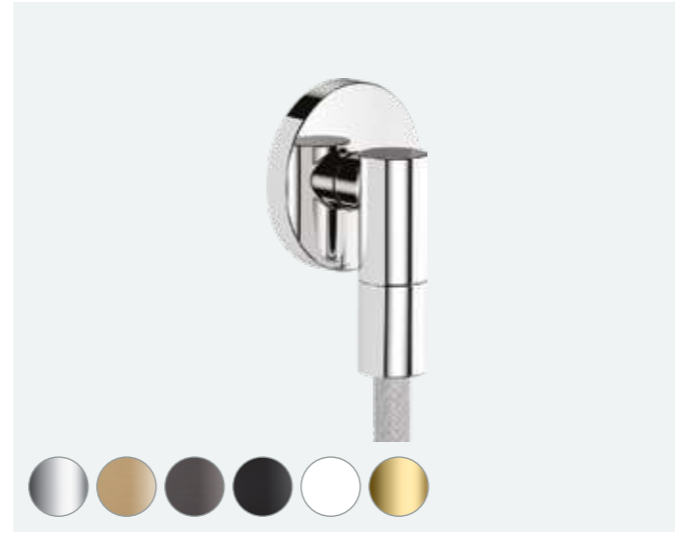

FixFit Fine S wall outlet with non-return valve

CHR	28882000	£71	MB	28882670	£99
BBR	28882140	£107	MW	28882700	£99
BBC	28882340	£107	PGO	28882990	£107