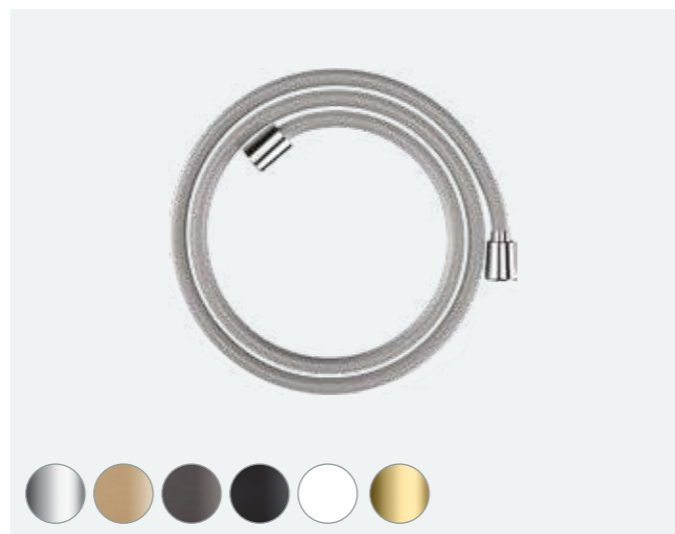

**Designflex textile shower hose
160cm**

CHR	28260000	£45	MB	28260670	£63
BBR	28260140	£68	MW	28260700	£63
BBC	28260340	£68	PGO	28260990	£68