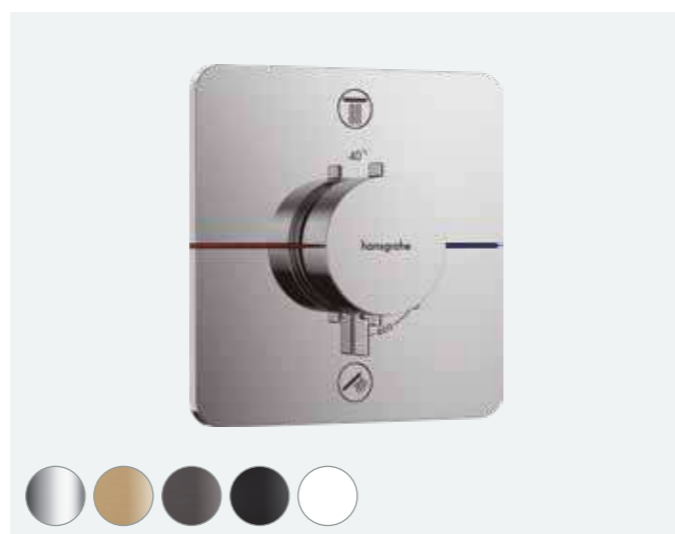

ShowerSelect Comfort Q
thermostat concealed valve for 2 outlets