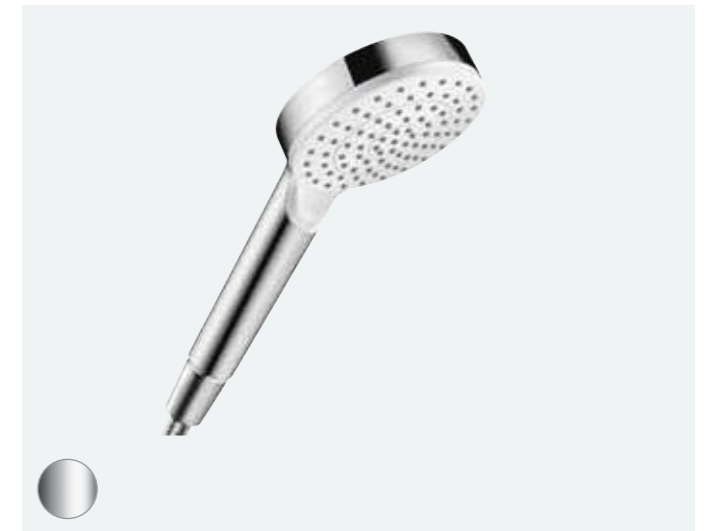

Crometta hand shower 100
1jet EcoSmart

Minimum pressure: 1 bar

WH/CHR	26333400	£29