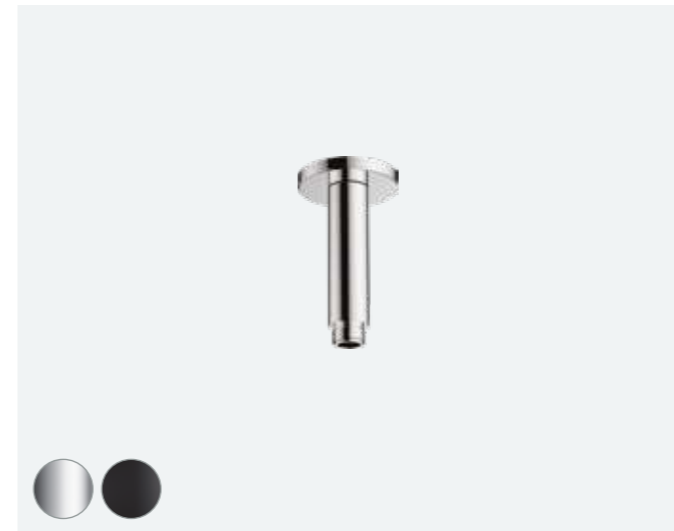

## Overhead shower components

**Vernis Shape  
ceiling connector 10cm**

● CHR	26406000	£68	● MB	26406670	£95
-------	----------	-----	------	----------	-----

**Vernis Shape  
shower arm 24cm**

● CHR	26405000	£72	● MB	26405670	£101
-------	----------	-----	------	----------	------