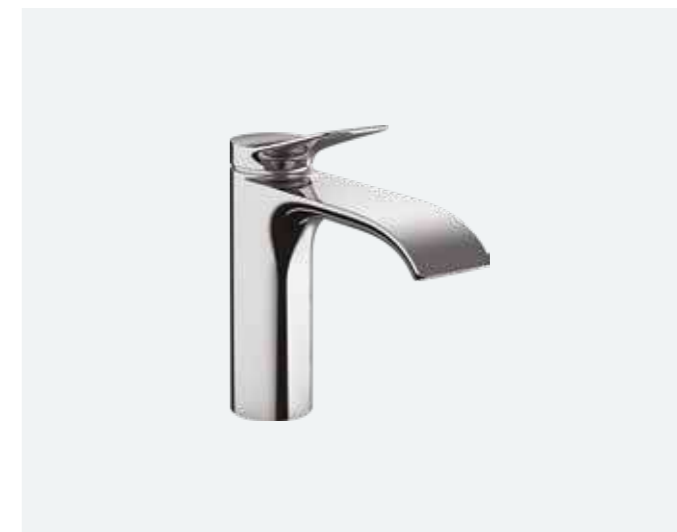

Vivenis

Minimum pressure: 1 bar

● CHR	75012000	£202
● BBR	75012140	£303
● BBC	75012340	£303

● MB	75012670	£283
○ MW	75012700	£283

**Vivenis single lever basin mixer 110
without waste set**

Minimum pressure: 1 bar

● CHR	75022000	£230
● BBR	75022140	£345
● BBC	75022340	£345

● MB	75022670	£322
○ MW	75022700	£322