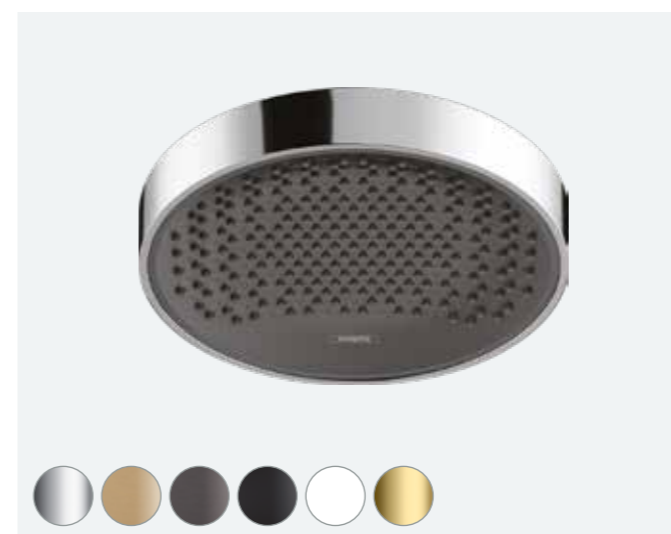

**Rainfinity overhead shower 250
1jet**