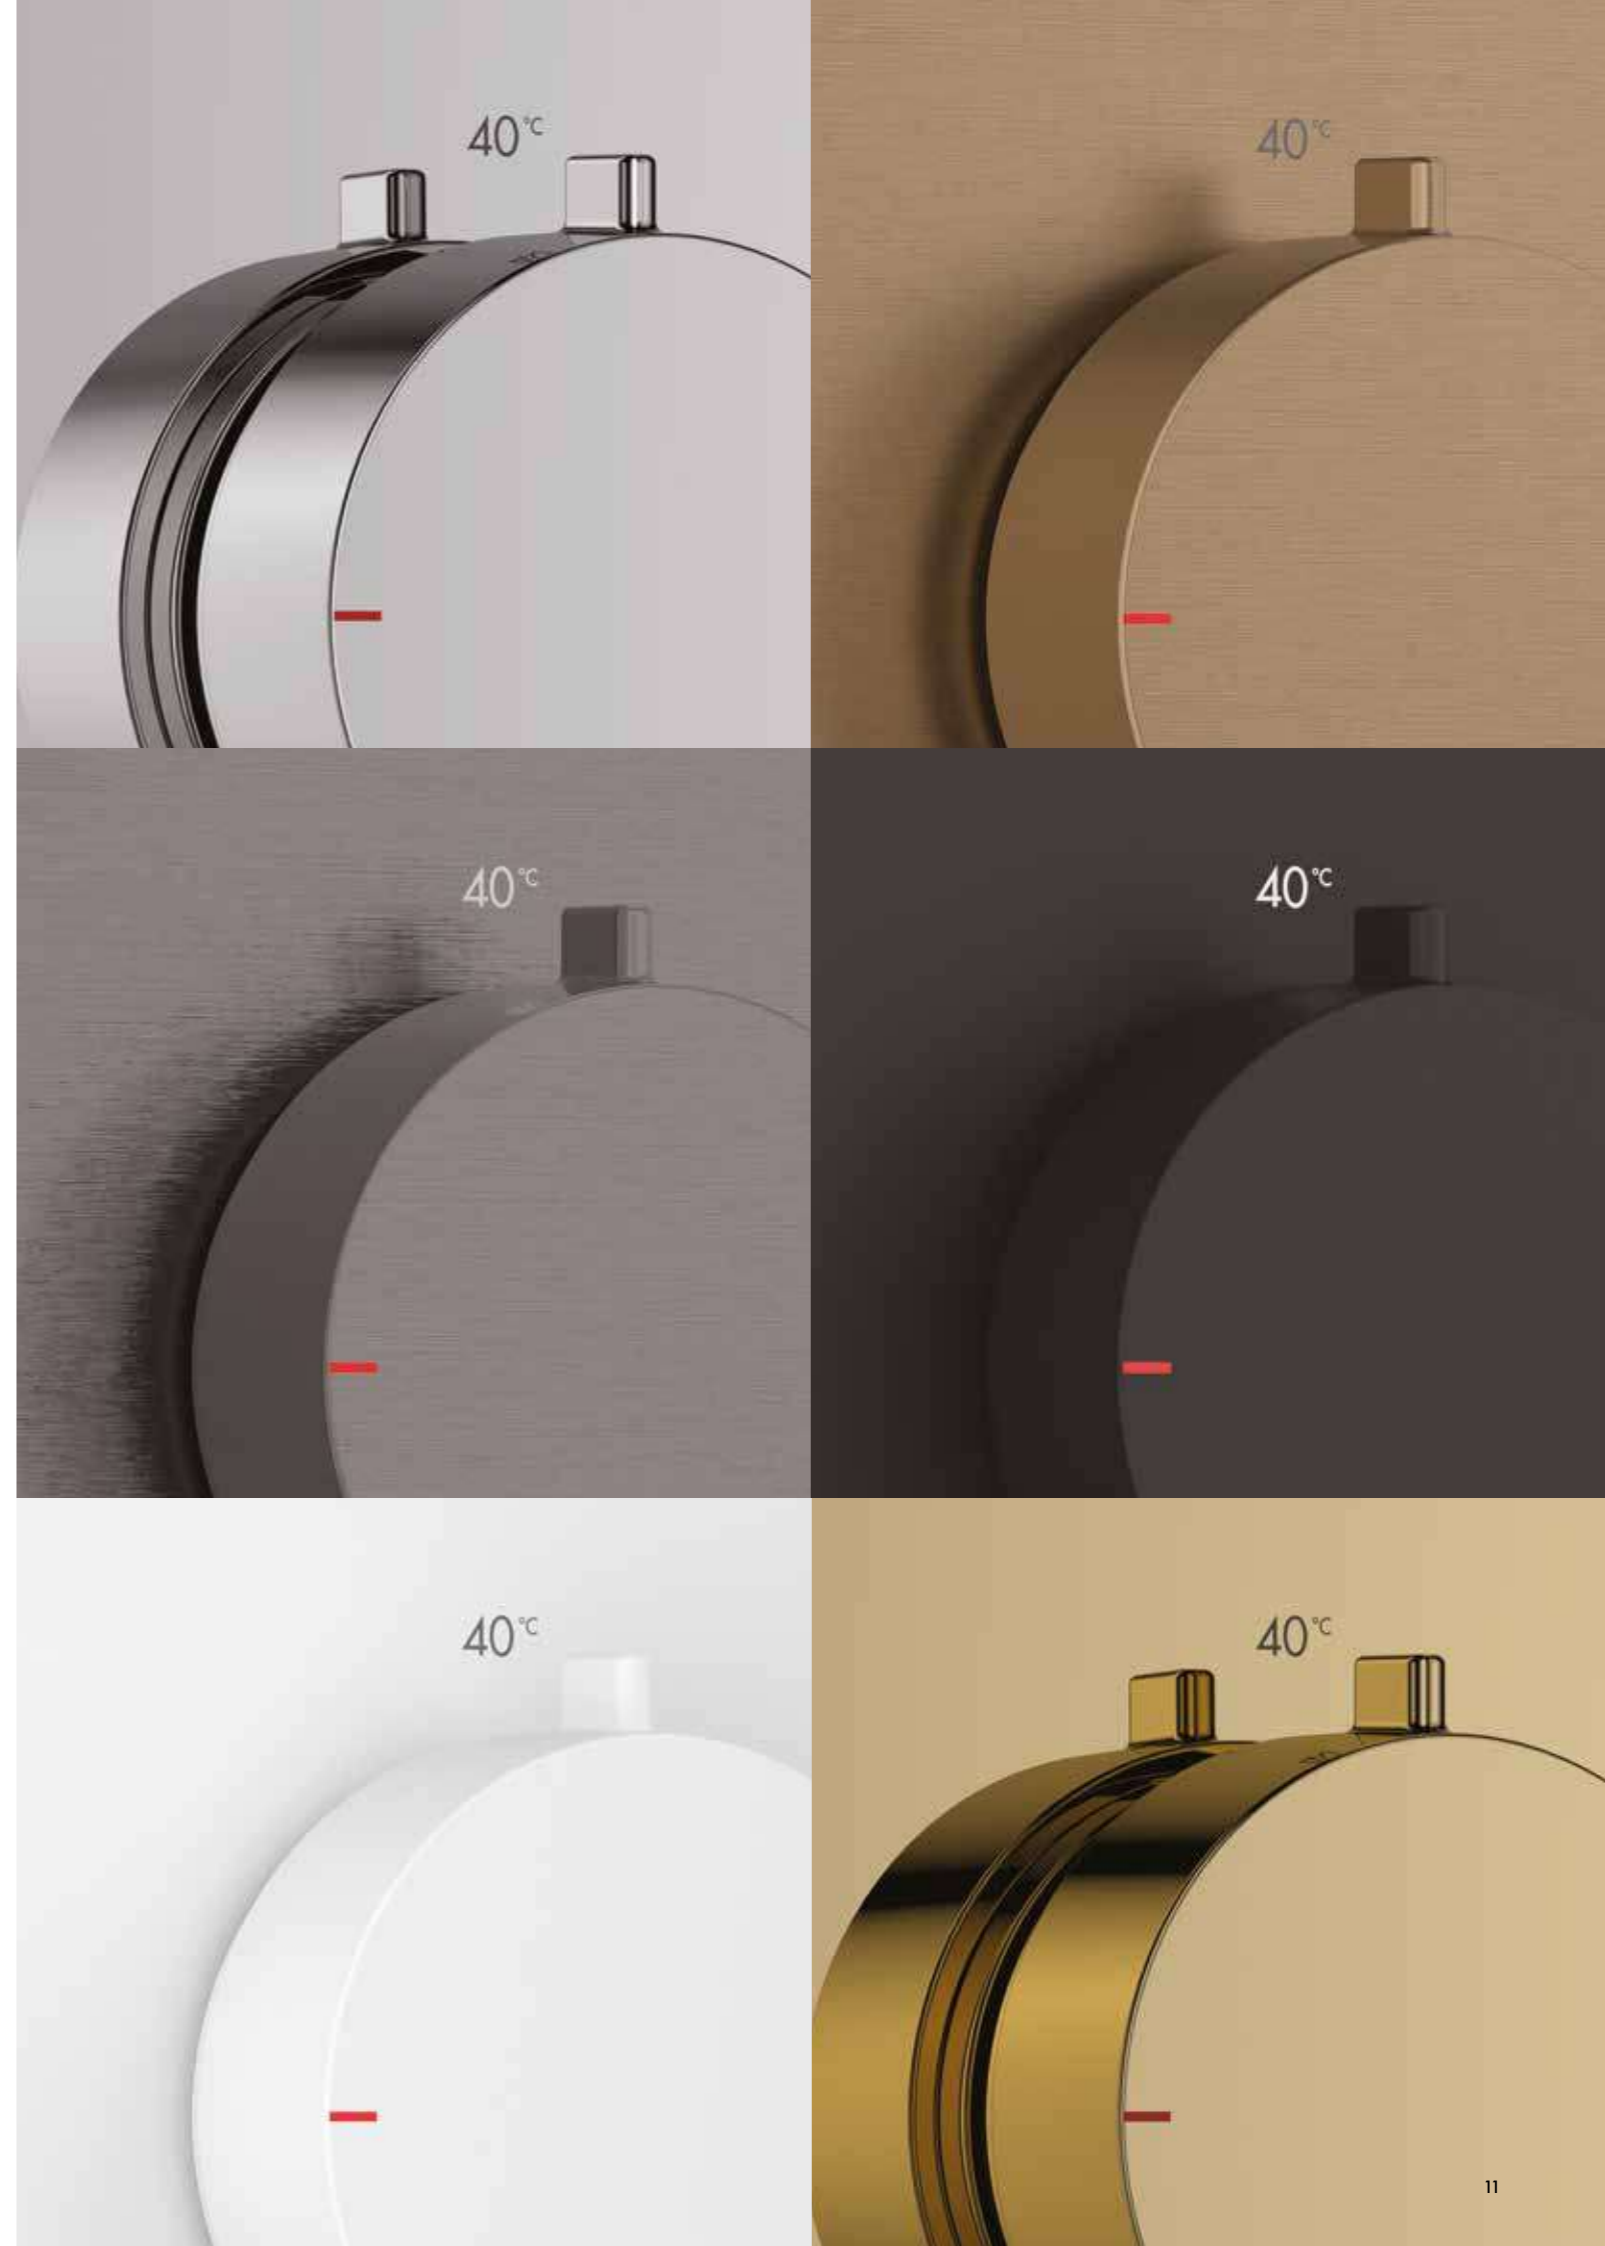

Express your individuality with a choice of six finishes.

Bright, shiny and robust coloured finishes

More colour in the bathroom: Each of the surface finishes are the result of an intense product development and a synergy of high-tech and handmade, as the brushed effect is created manually. This gives each product a unique texture based on its design. The result? Vibrant taps, showers and accessories made to the strictest quality standards that fulfil the desire for uniqueness in the bathroom teamed with a robust resistance to external factors.

All matt white and matt black products have been finished with two coats of lacquer in addition to the chrome plating for increased durability. Brushed Black Chrome, Brushed Bronze and Polished Gold Optic finishes are created using PVD (Physical Vapour Deposition). This advanced process permanently bonds colour to the surface, delivering a beautifully rich tone and an exceptionally hard-wearing, long-lasting finish.