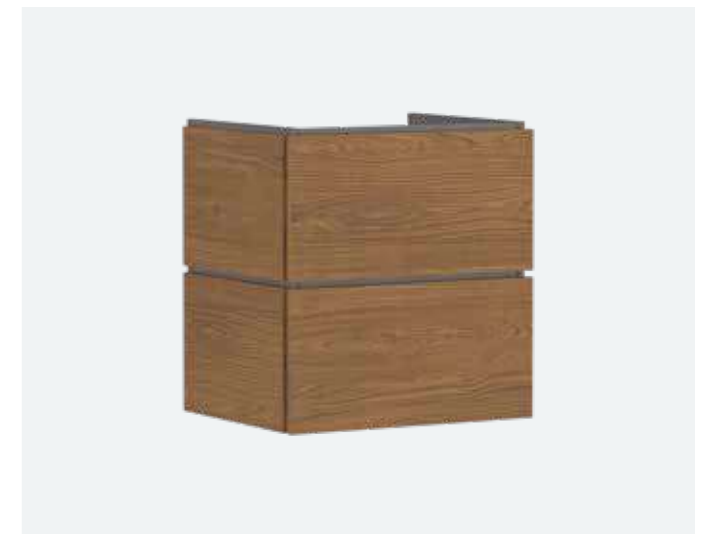

Scan the QR code to view the complete range.
Only a selection of the products is shown.
Surfaces and functions vary based on the model.

Xilesa E vanity unit 580/470 with 2 drawers for wash basin

● CAO	54254550	£608	● SMG	54254760	£608
○ MW	54254700	£608	○ SMB	54254780	£608