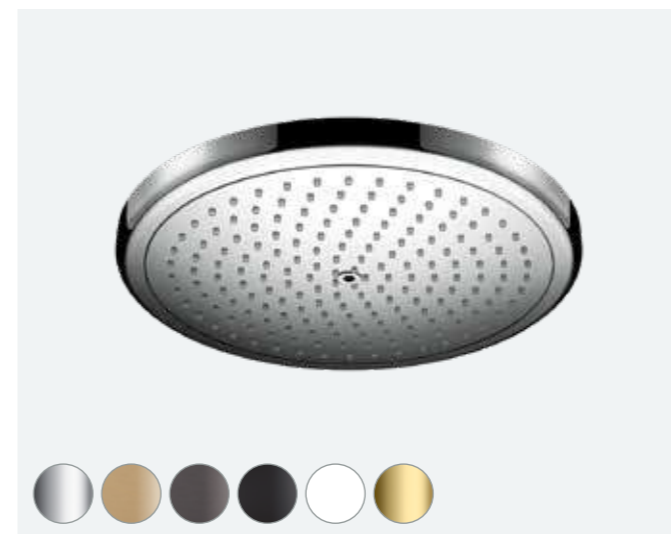

**Croma Air overhead shower 280
1jet**

Minimum pressure: 1.5 bar

CHR	26220000	£540	MB	26220670	£756
BBR	26220140	£810	MW	26220700	£756
BBC	26220340	£810	PGO	26220990	£810