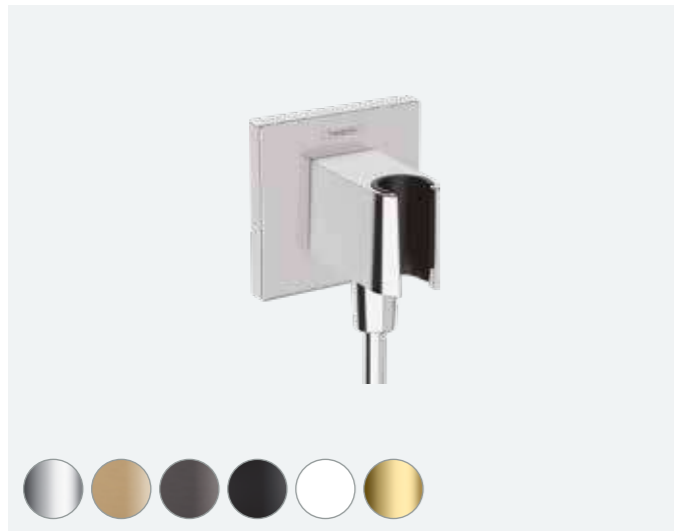

FixFit E wall outlet with shower holder

● CHR	26889000	£130	● MB	26889670	£182
● BBR	26889140	£195	○ MW	26889700	£182
● BBC	26889340	£195	● PGO	26889990	£195