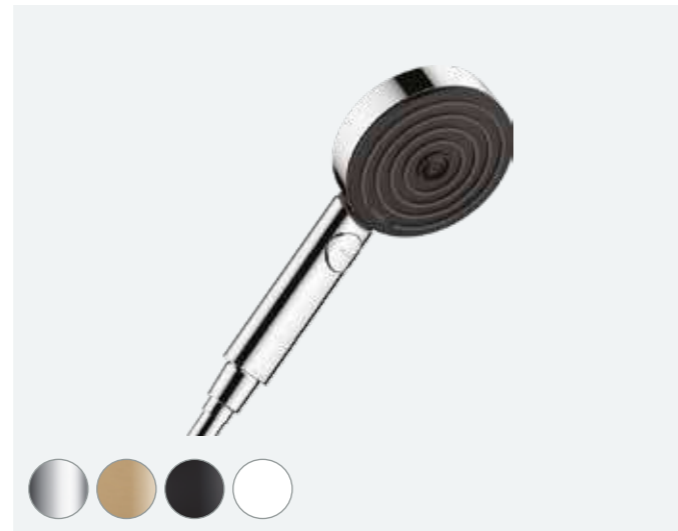

Pulsify Select S hand shower 105
3jet Relaxation EcoSmart

Minimum pressure: 1 bar

CHR	24111000	£60	MB	24111670	£84
BBR	24111140	£90	MW	24111700	£84