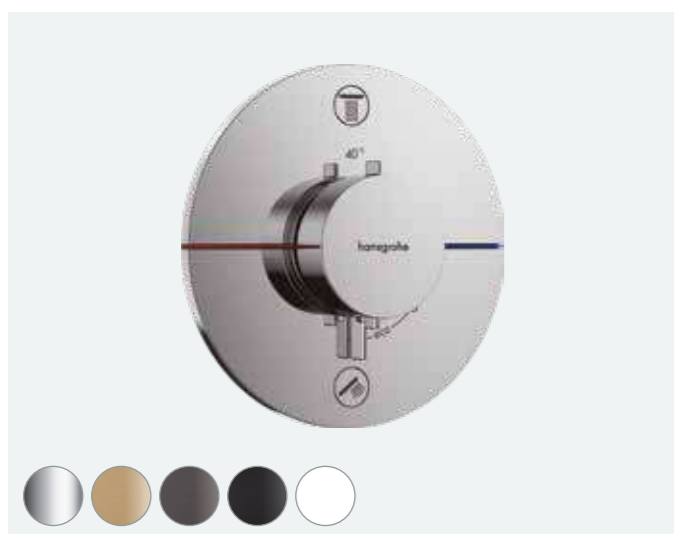

ShowerSelect Comfort S
thermostat concealed valve for 2 outlets