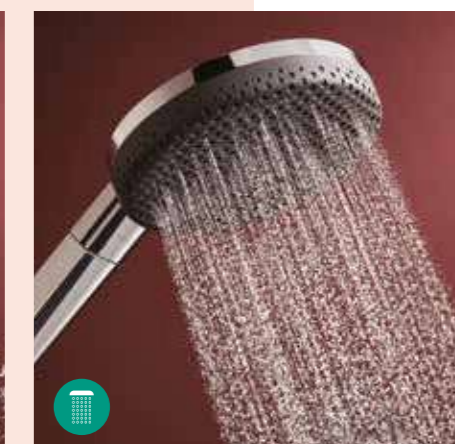

### Rainfinity with PowderRain

Add a special level of indulgence to your daily shower: thousands of droplets from the PowderRain spray type cocoon you in a cloak of well-being. And best of all: PowderRain can cascade from all Rainfinity shower heads. The Select operated hand showers wow with three spray types (PowderRain, Intense PowderRain and MonoRain). With a diameter of 130mm, these showers have really hit the big time.