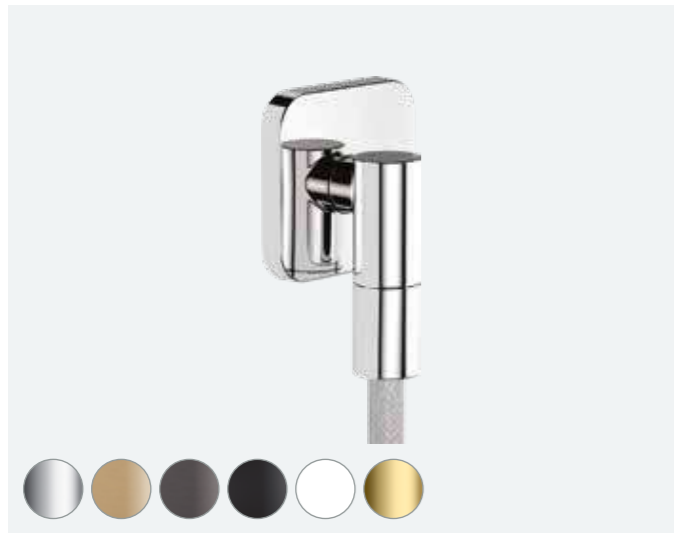

FixFit Fine Q wall outlet with non-return valve

CHR	28884000	£71	MB	28884670	£99
BBR	28884140	£107	MW	28884700	£99
BBC	28884340	£107	PGO	28884990	£107