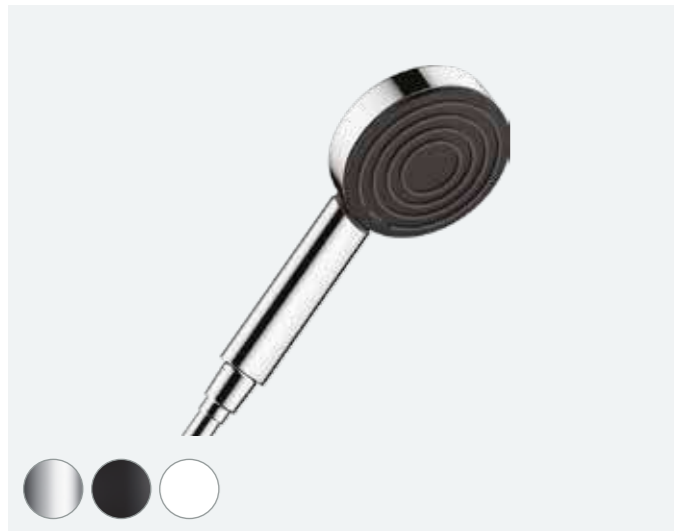

Pulsify S hand shower 105
1jet EcoSmart+

Minimum pressure: 1 bar

CHR	24121000	£45	MW	24121700	£63
MB	24121670	£63