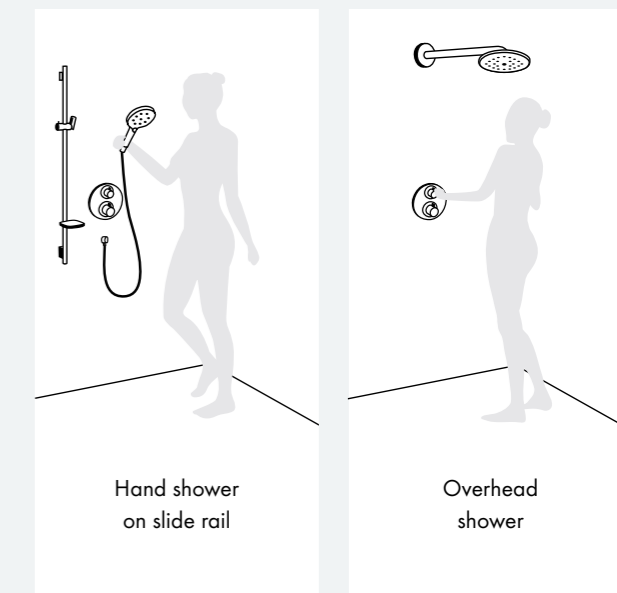

Minimum pressure: 1 bar

CHR	33714000	£541	MB	33714670	£757
BBR	33714140	£811	MW	33714700	£757
BBC	33714340	£811	PGO	33714990	£811

Minimum pressure: 1 bar

CHR	33712000	£541	MB	33712670	£757
BBR	33712140	£811	MW	33712700	£757
BBC	33712340	£811	PGO	33712990	£811

Minimum pressure: 1 bar

CHR	33710000	£541	MB	33710670	£757
BBR	33710140	£811	MW	33710700	£757
BBC	33710340	£811	PGO	33710990	£811

These valves are suitable for 1 outlet installations

ShowerSelect Comfort S
thermostat concealed valve for 1 outlet