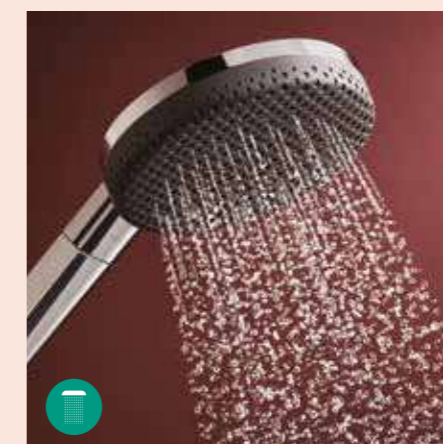

### Rainfinity with PowderRain

Add a special level of indulgence to your daily shower: thousands of droplets from the PowderRain spray type cocoon you in a cloak of well-being. And best of all: PowderRain can cascade from all Rainfinity shower heads. The Select operated hand showers wow with three spray types (PowderRain, Intense PowderRain and MonoRain). With a diameter of 130mm, these showers have really hit the big time.