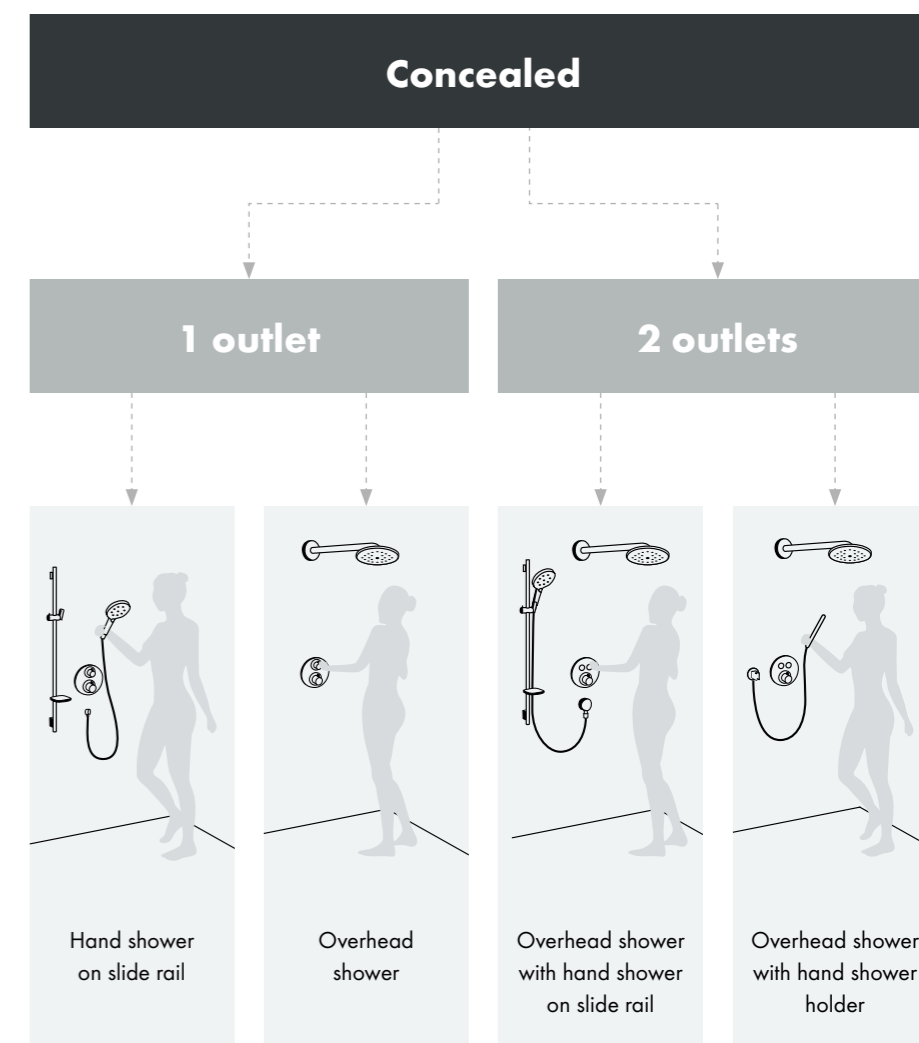

Create a stunning concealed shower

Space saving or sleek and minimalistic, a concealed shower valve hidden behind your tiling or wet wall not only looks elegant but masks unattractive pipework.

hansgrohe offer a wide range of attractive design options including overhead showers, that can be wall or ceiling mounted, and hand showers on riser rails that can be set to the perfect height. To control your shower or switch between overhead and hand shower there are also a number of valves for you to choose from.

We've also made selecting your ideal concealed shower combination easy. Simply use this configurator to identify the type of shower you want to create - either a one or two outlet shower. Then on the following pages you'll find a selection of products to bring your design to life.

Step 1
What type of valve needs installing?

Step 2
How many outlets do you require?

eg. overhead shower, hand shower