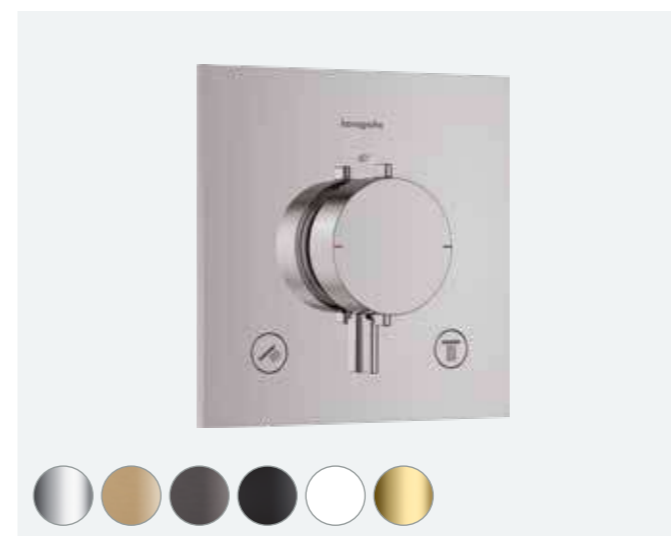

EcoStat Comfort E
thermostat concealed valve for 2 outlet

Concealed showers valves - 2 outlets