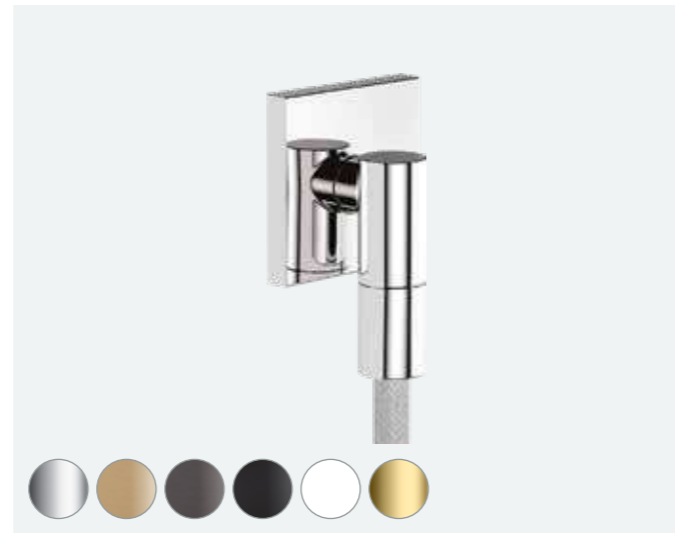

FixFit Fine E wall outlet with non-return valve

CHR	28883000	£71	MB	28883670	£99
BBR	28883140	£107	MW	28883700	£99
BBC	28883340	£107	PGO	28883990	£107