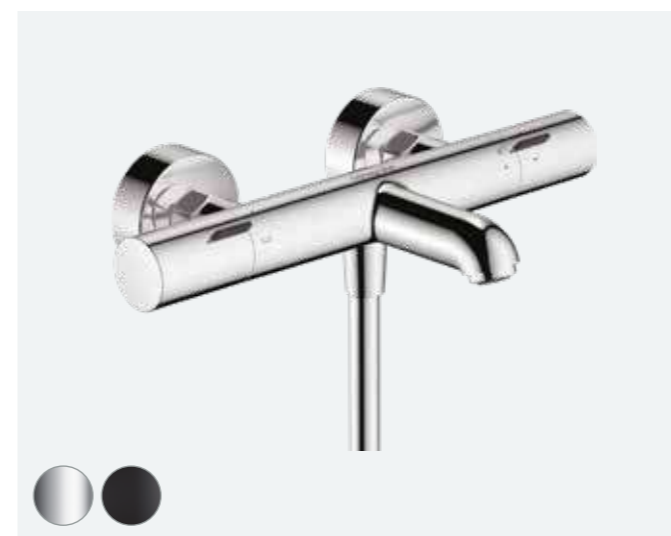

Exposed bath/shower valves

Ecostat Fine
thermostatic bath mixer

Minimum pressure: 1 bar

CHR	13325000	£280	MB	13325670	£350