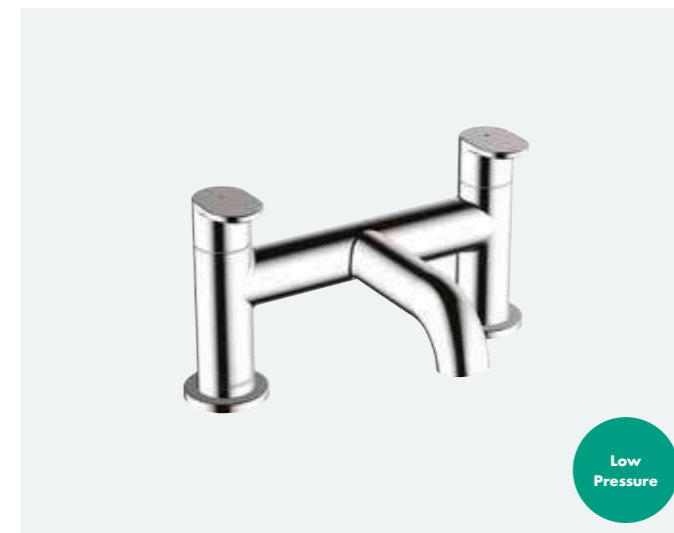

**Vernis Blend 2-hole rim mounted
bath mixer**

Minimum pressure: 0.2 bar

● CHR	71442000	£196
● MB	71442670	£274