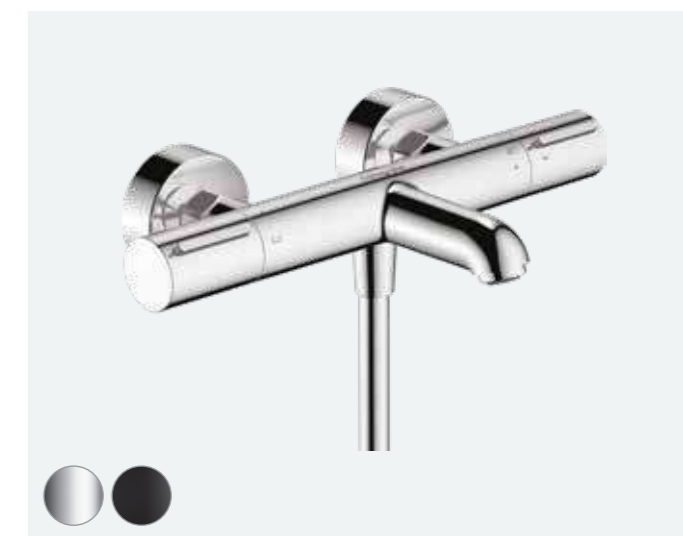

Ecostat Element
thermostatic bath mixer

Minimum pressure: 1 bar

CHR	13347000	£290	MB	13347670	£363

The safe and convenient way to fill a bath

hansgrohe exposed thermostatic bath/shower mixers are wall-mounted and include a built-in bath filler as part of the exposed unit. This all-in-one solution keeps installation straightforward and delivers a clean, uncluttered bath arrangement which provides great freedom of movement.