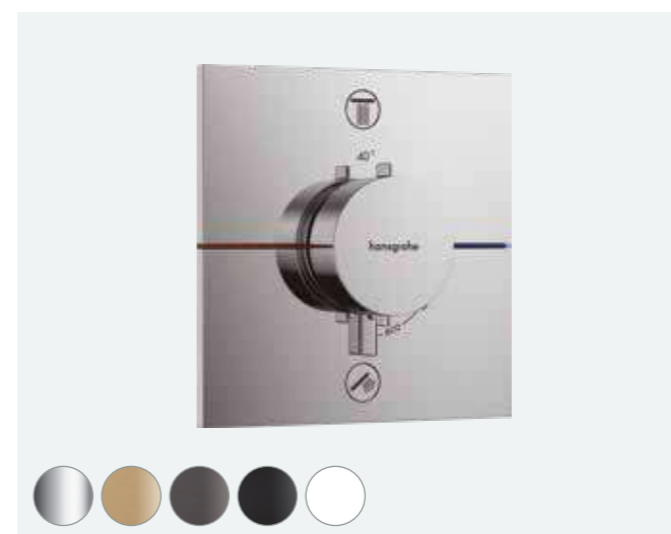

ShowerSelect Comfort E
thermostat concealed valve for 2 outlets