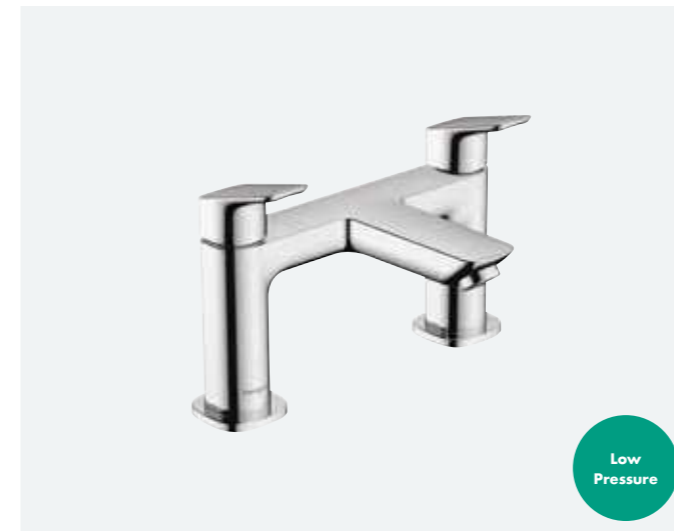

Logis 2-hole rim mounted bath mixer

Minimum pressure: 0.2 bar

● CHR 71437000 £285

● MB 71437670 £342