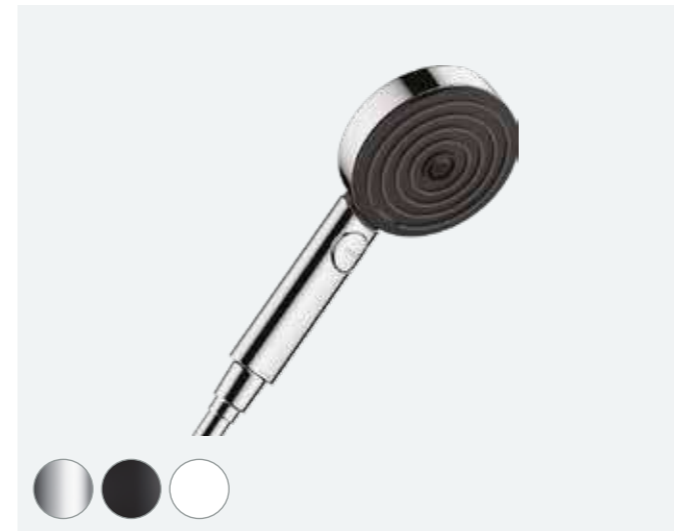

Pulsify Select S hand shower 105
3jet Activation EcoSmart

Minimum pressure: 1 bar

CHR	24101000	£60	MW	24101700	£84
MB	24101670	£84