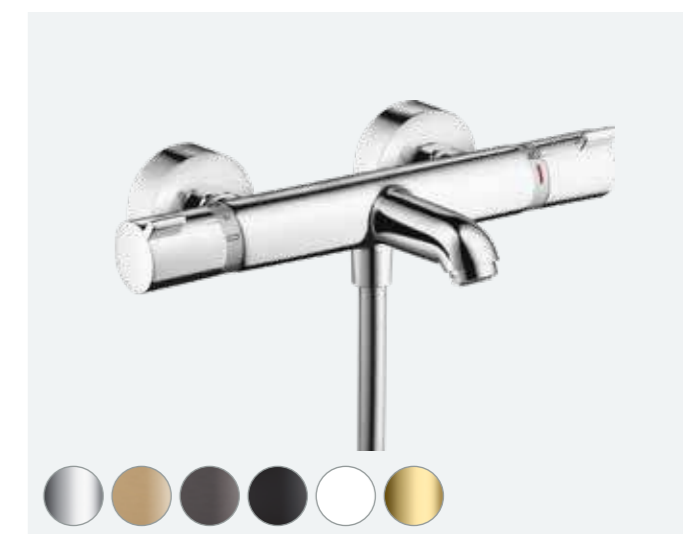

Ecostat Comfort
thermostatic bath mixer

Minimum pressure: 1 bar

CHR	13114000	£460	MB	13114670	£644
BBR	13114140	£690	MW	13114700	£644
BBC	13114340	£690	PGO	13114990	£690