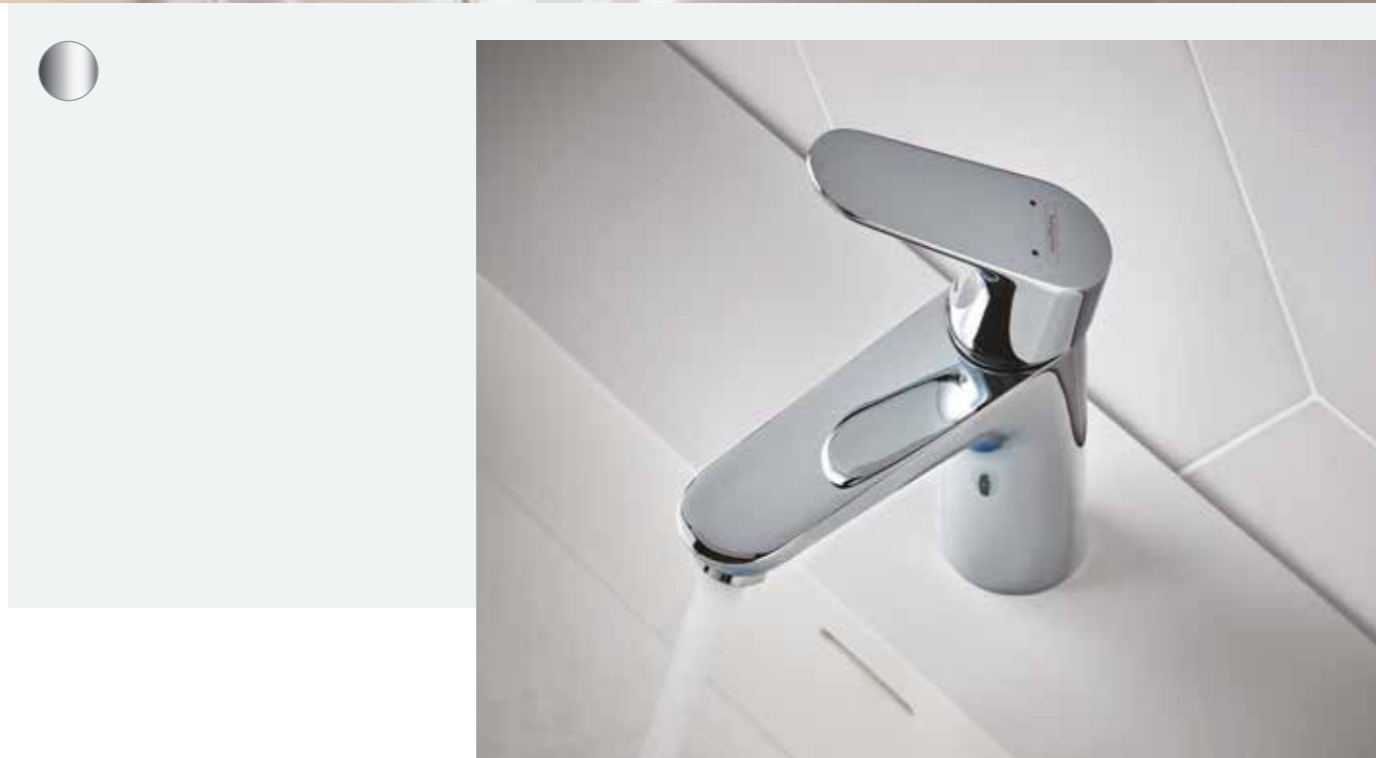

# Focus

**Focus single lever basin mixer 70  
without waste**

Minimum pressure: 1 bar

● CHR 31733000 £157

**Focus single lever basin mixer 100  
without waste**

Minimum pressure: 1 bar

● CHR 31517000 £196

Scan the QR code to view  
the complete range.  
Only a selection of the products is shown.  
Surfaces and functions vary based on the model.