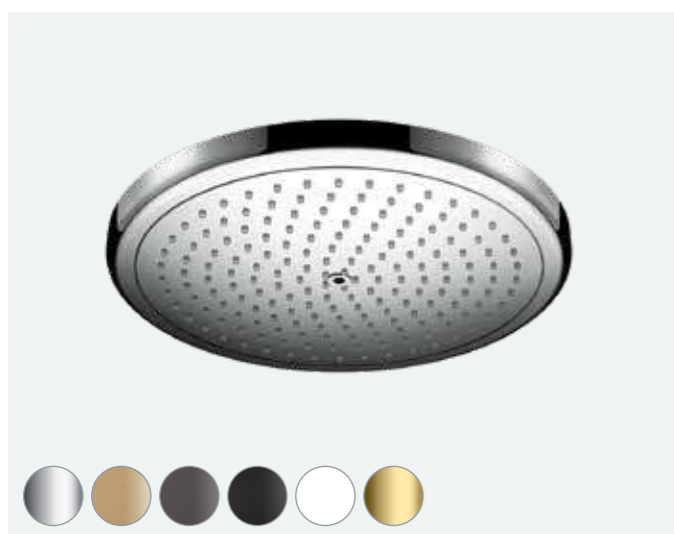

**Croma overhead shower 280
1jet EcoSmart**

Minimum pressure: 2 bar

CHR	26221000	£540	MB	26221670	£756
BBR	26221140	£810	MW	26221700	£756
BBC	26221340	£810	PGO	26221990	£810