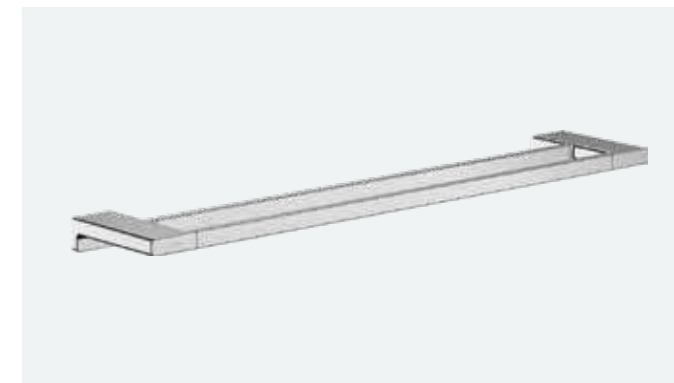

AddStoris roll holder without cover

CHR	41771000	£53	MB	41771670	£74
BBR	41771140	£80	MW	41771700	£74
BBC	41771340	£80	PGO	41771990	£80

AddStoris bath towel rail

CHR	41747000	£76	MB	41747670	£106
BBR	41747140	£114	MW	41747700	£106
BBC	41747340	£114	PGO	41747990	£114

AddStoris double bath towel rail

CHR	41743000	£100	MB	41743670	£140
BBR	41743140	£150	MW	41743700	£140
BBC	41743340	£150	PGO	41743990	£150