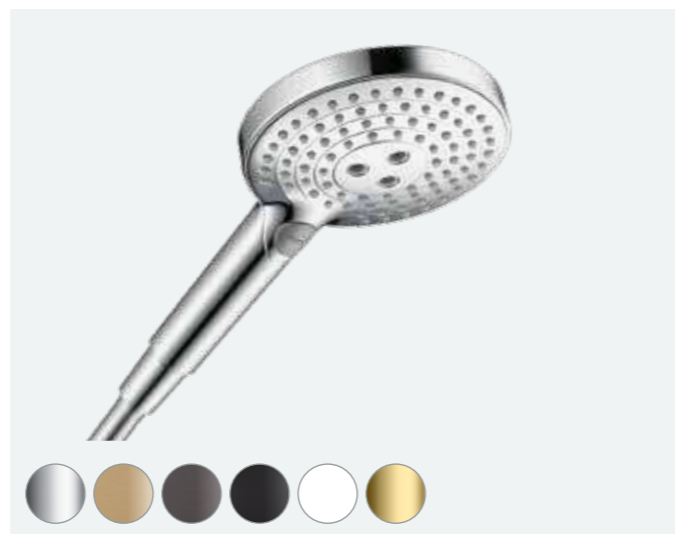

Hand showers - round

Minimum pressure: 1 bar

CHR	24500000	£89	MB	24500670	£116
BBR	24500140	£134	MW	24500700	£116
BBC	24500340	£134	PGO	24500990	£134

Raindance Select S hand shower 120 3jet

Minimum pressure: 1 bar

CHR	26530000	£141	MB	26530670	£197
BBR	26530140	£212	MW	26530700	£197
BBC	26530340	£212	PGO	26530990	£212