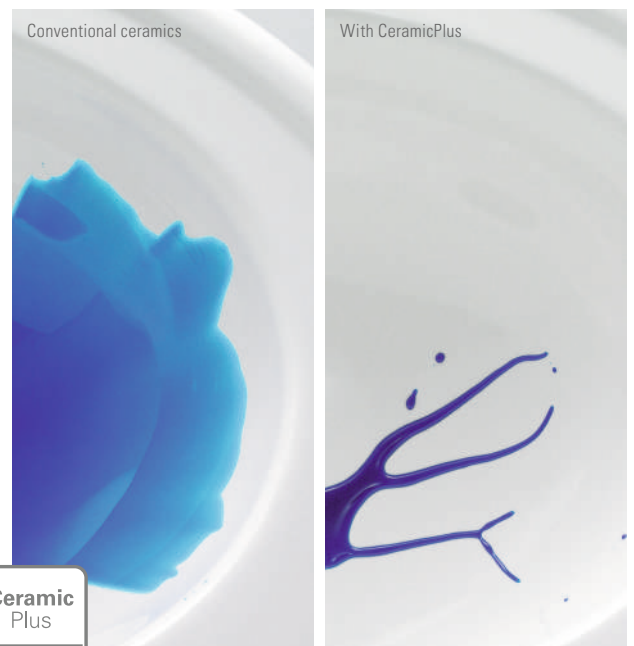

**Direct Flush**  
Villeroy & Boch

The innovative flushing technology enables fast and thorough cleaning. An efficient flush precision-cleans the entire inner bowl without splashing. And without the flushing rim of old, the toilet is particularly easy and hygienic to clean.

## OPTIONAL SURFACE FINISHES

**AntiBac**  
Villeroy & Boch

The innovative surface technology has been proven to reduce the growth of bacteria by more than 99.9%. Practical: The antibacterial properties are integrated directly in the bathroom ceramics, making it possible to significantly reduce the use of chemical cleaning agents.

**Ceramic Plus**  
Villeroy & Boch

The ceramic surface finish has a decisive advantage: Water forms beads which simply roll down the drain. The surface makes it very difficult for residue such as dirt and limescale to adhere and it is simply washed away.