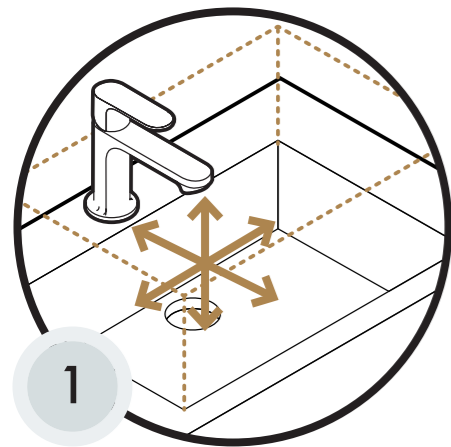

PAGE

6 ›
10 ›
12 ›
14 ›
16 ›
18 ›
20 ›
22 ›

The ComfortZone Test

1 More comfort

Does the faucet-washbasin pairing provide enough usable space? We position a test piece between the faucet and washbasin to see if it's possible to wash your hands comfortably.

In the following illustrations, you will find important information to keep in mind when installing your AXOR faucet on your favorite washbasin. The letters in the graphics indicate the relevant points for measurement. The dimensions in the tables indicate the corresponding distances between the faucet and the washbasin. If you have some flexibility in the position of the faucet, please consider these dimensions for a professional installation.

 Wash bowl 285/285 without tap hole and overflow	 Wash bowl 400/400 without tap hole and overflow	 Wash bowl 600/400 without tap hole and overflow
95 x 285 x 285 Height x width x depth	95 x 400 x 400 Height x width x depth	95 x 600 x 400 Height x width x depth
42002000	42003000	42004000
		-
		-
	 α: 50mm	 α: 120mm