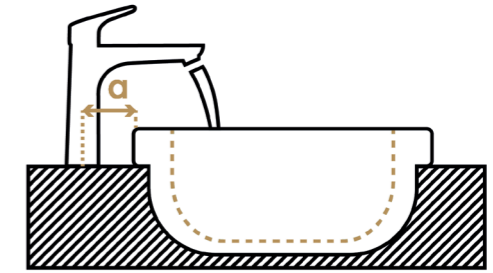

The ComfortZone Test

1 More comfort

Does the faucet-washbasin pairing provide enough usable space? We position a test piece between the faucet and washbasin to see if it's possible to wash your hands comfortably.

2 Less splashing

Does the water splash when the faucet is operated? By opening and closing the mixer with differing water pressures, we observe patterns and collect data that are then evaluated.

3 Fewer water stains

Does the water splash when you wash your hands? We pass a standardized hand model back and forth under the stream of water and observe and evaluate the data and patterns outside the basin.

Note on assembly

In the following illustrations, you will find important information to keep in mind when installing your AXOR faucet on your favorite washbasin. The letters in the graphics indicate the relevant points for measurement. The dimensions in the tables indicate the corresponding distances between the faucet and the washbasin. If you have some flexibility in the position of the faucet, please consider these dimensions for a professional installation.

When taking measurements, please note:
If you are incorporating a build-in washbasin or a washbasin above the counter, use the outer edge of the washbasin as a reference point. If, on the other hand, you are incorporating a washbasin under the counter, use the inner edge of the washbasin as a reference point.