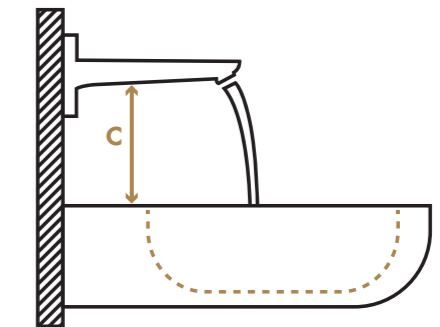

The ComfortZone Test

1 More comfort

Does the faucet-washbasin pairing provide enough usable space? We position a test piece between the faucet and washbasin to see if it's possible to wash your hands comfortably.

2 Less splashing

Does the water splash when the faucet is operated? By opening and closing the mixer with differing water pressures, we observe patterns and collect data that are then evaluated.

3 Fewer water stains

Does the water splash when you wash your hands? We pass a standardized hand model back and forth under the stream of water and observe and evaluate the data and patterns outside the basin.

Note on assembly

In the following illustrations, you will find important information to keep in mind when installing your AXOR faucet on your favorite washbasin. The letters in the graphics indicate the relevant points for measurement. The dimensions in the tables indicate the corresponding distances between the faucet and the washbasin. If you have some flexibility in the position of the faucet, please consider these dimensions for a professional installation.

When taking measurements, please note:
If you are incorporating a build-in washbasin or a washbasin above the counter, use the outer edge of the washbasin as a reference point. If, on the other hand, you are incorporating a washbasin under the counter, use the inner edge of the washbasin as a reference point.