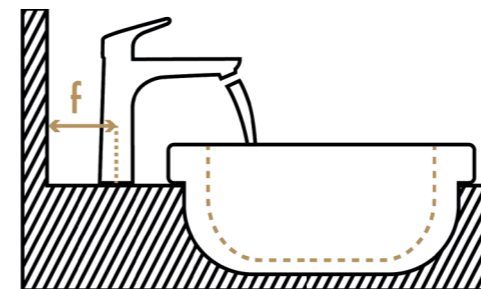

The ComfortZone Test

1 More comfort

Does the faucet-washbasin pairing provide enough usable space? We position a test piece between the faucet and washbasin to see if it's possible to wash your hands comfortably.

2 Less splashing

Does the water splash when the faucet is operated? By opening and closing the mixer with differing water pressures, we observe patterns and collect data that are then evaluated.

3 Fewer water stains

Does the water splash when you wash your hands? We pass a standardized hand model back and forth under the stream of water and observe and evaluate the data and patterns outside the basin.

Note on assembly

In the following illustrations, you will find important information to keep in mind when installing your AXOR faucet on your favorite washbasin. The letters in the graphics indicate the relevant points for measurement. The dimensions in the tables indicate the corresponding distances between the faucet and the washbasin. If you have some flexibility in the position of the faucet, please consider these dimensions for a professional installation.

When taking measurements, please note:
If you are incorporating a build-in washbasin or a washbasin above the counter, use the outer edge of the washbasin as a reference point. If, on the other hand, you are incorporating a washbasin under the counter, use the inner edge of the washbasin as a reference point.