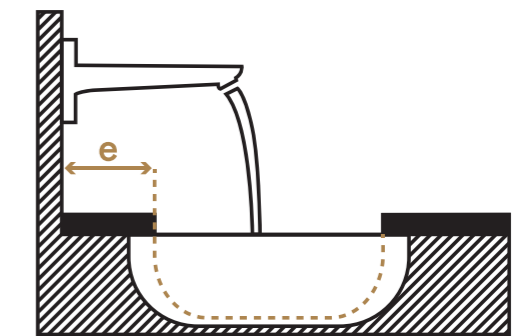

The ComfortZone Test

1 More comfort

Does the faucet-washbasin pairing provide enough usable space? We position a test piece between the faucet and washbasin to see if it's possible to wash your hands comfortably.

2 Less splashing

Does the water splash when the faucet is operated? By opening and closing the mixer with differing water pressures, we observe patterns and collect data that are then evaluated.

3 Fewer water stains

Does the water splash when you wash your hands? We pass a standardized hand model back and forth under the stream of water and observe and evaluate the data and patterns outside the basin.

Note on assembly

In the following illustrations, you will find important information to keep in mind when installing your AXOR faucet on your favorite washbasin. The letters in the graphics indicate the relevant points for measurement. The dimensions in the tables indicate the corresponding distances between the faucet and the washbasin. If you have some flexibility in the position of the faucet, please consider these dimensions for a professional installation.

When taking measurements, please note:
If you are incorporating a build-in washbasin or a washbasin above the counter, use the outer edge of the washbasin as a reference point. If, on the other hand, you are incorporating a washbasin under the counter, use the inner edge of the washbasin as a reference point.