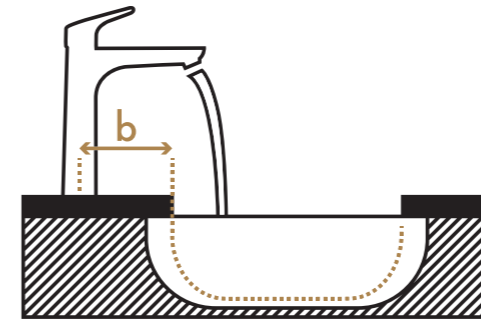

The ComfortZone Test

1 More comfort

Does the faucet-washbasin pairing provide enough usable space? We position a test piece between the faucet and washbasin to see if it's possible to wash your hands comfortably.

2 Less splashing

Does the water splash when the faucet is operated? By opening and closing the mixer with differing water pressures, we observe patterns and collect data that are then evaluated.

3 Fewer water stains

Does the water splash when you wash your hands? We pass a standardized hand model back and forth under the stream of water and observe and evaluate the data and patterns outside the basin.

Note on assembly

In the following illustrations, you will find important information to keep in mind when installing your AXOR faucet on your favorite washbasin. The letters in the graphics indicate the relevant points for measurement. The dimensions in the tables indicate the corresponding distances between the faucet and the washbasin. If you have some flexibility in the position of the faucet, please consider these dimensions for a professional installation.

When taking measurements, please note:
If you are incorporating a build-in washbasin or a washbasin above the counter, use the outer edge of the washbasin as a reference point. If, on the other hand, you are incorporating a washbasin under the counter, use the inner edge of the washbasin as a reference point.