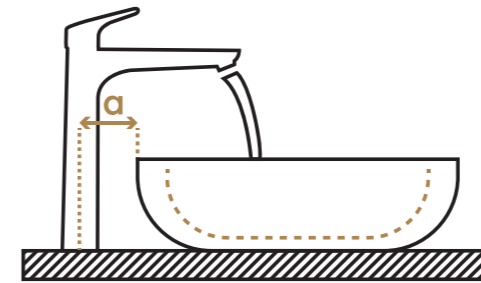

The ComfortZone Test

1 More comfort

Does the faucet-washbasin pairing provide enough usable space? We position a test piece between the faucet and washbasin to see if it's possible to wash your hands comfortably.

2 Less splashing

Does the water splash when the faucet is operated? By opening and closing the mixer with differing water pressures, we observe patterns and collect data that are then evaluated.

3 Fewer water stains

Does the water splash when you wash your hands? We pass a standardized hand model back and forth under the stream of water and observe and evaluate the data and patterns outside the basin.

Note on assembly

In the following illustrations, you will find important information to keep in mind when installing your AXOR faucet on your favorite washbasin. The letters in the graphics indicate the relevant points for measurement. The dimensions in the tables indicate the corresponding distances between the faucet and the washbasin. If you have some flexibility in the position of the faucet, please consider these dimensions for a professional installation.

When taking measurements, please note:
If you are incorporating a build-in washbasin or a washbasin above the counter, use the outer edge of the washbasin as a reference point. If, on the other hand, you are incorporating a washbasin under the counter, use the inner edge of the washbasin as a reference point.