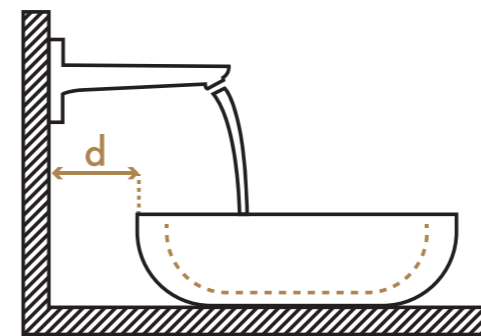

The ComfortZone Test

1 More comfort

Does the faucet-washbasin pairing provide enough usable space? We position a test piece between the faucet and washbasin to see if it's possible to wash your hands comfortably.

2 Less splashing

Does the water splash when the faucet is operated? By opening and closing the mixer with differing water pressures, we observe patterns and collect data that are then evaluated.

3 Fewer water stains

Does the water splash when you wash your hands? We pass a standardized hand model back and forth under the stream of water and observe and evaluate the data and patterns outside the basin.

Note on assembly

In the following illustrations, you will find important information to keep in mind when installing your AXOR faucet on your favorite washbasin. The letters in the graphics indicate the relevant points for measurement. The dimensions in the tables indicate the corresponding distances between the faucet and the washbasin. If you have some flexibility in the position of the faucet, please consider these dimensions for a professional installation.

When taking measurements, please note:
If you are incorporating a build-in washbasin or a washbasin above the counter, use the outer edge of the washbasin as a reference point. If, on the other hand, you are incorporating a washbasin under the counter, use the inner edge of the washbasin as a reference point.