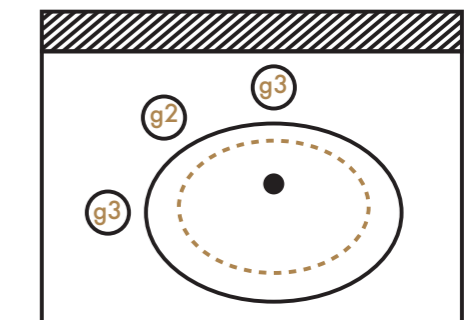

The ComfortZone Test

1 More comfort

Does the faucet-washbasin pairing provide enough usable space? We position a test piece between the faucet and washbasin to see if it's possible to wash your hands comfortably.

2 Less splashing

Does the water splash when the faucet is operated? By opening and closing the mixer with differing water pressures, we observe patterns and collect data that are then evaluated.

3 Fewer water stains

Does the water splash when you wash your hands? We pass a standardized hand model back and forth under the stream of water and observe and evaluate the data and patterns outside the basin.

Note on assembly

In the following illustrations, you will find important information to keep in mind when installing your AXOR faucet on your favorite washbasin. The letters in the graphics indicate the relevant points for measurement. The dimensions in the tables indicate the corresponding distances between the faucet and the washbasin. If you have some flexibility in the position of the faucet, please consider these dimensions for a professional installation.

When taking measurements, please note:
If you are incorporating a build-in washbasin or a washbasin above the counter, use the outer edge of the washbasin as a reference point. If, on the other hand, you are incorporating a washbasin under the counter, use the inner edge of the washbasin as a reference point.